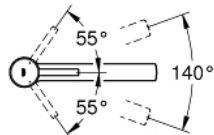

### 31 128 001 **CONCETTO SINGLE-LEVER SINK MIXER 1/2"**

#### PRODUKTA APRAKSTS

- Krāsa: chrome
- medium spout
- single hole installation
- GROHE LongLife finish
- GROHE SilkMove 35 mm ceramic cartridge
- mousseur
- adjustable flow rate limiter
- swivel cast spout
- swivel area 140°
- flexible connection hoses
- rapid installation system
- maximum flow rate (at 3 bar): 12 l/min

## 31 128 001 **CONCETTO SINGLE-LEVER SINK MIXER 1/2"**