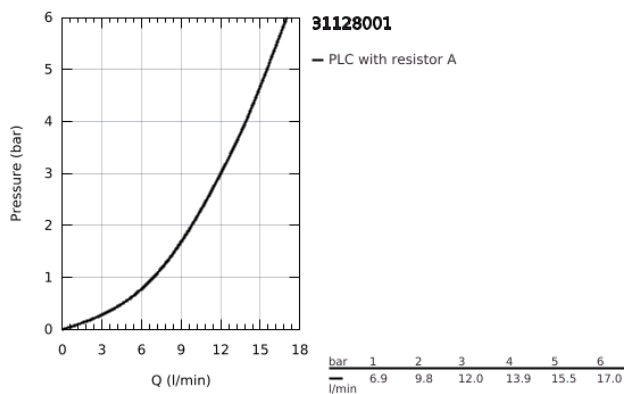

### 31 128 001 **CONCETTO SINGLE-LEVER SINK MIXER 1/2"**

#### PRODUKTA APRAKSTS

- Krāsa: chrome
- medium spout
- single hole installation
- GROHE LongLife finish
- GROHE SilkMove 35 mm ceramic cartridge
- mousseur
- adjustable flow rate limiter
- swivel cast spout
- swivel area 140°
- flexible connection hoses
- rapid installation system
- maximum flow rate (at 3 bar): 12 l/min

## 31 128 001 **CONCETTO SINGLE-LEVER SINK MIXER 1/2"**