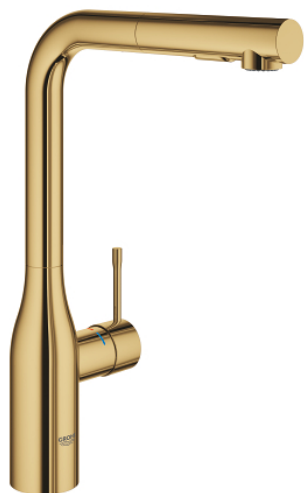

30 504 GL0 ESSENCE SINGLE-LEVER SINK MIXER 1/2"

PRODUKTA APRAKSTS

- Krāsa: cool sunrise
- single hole installation
- GROHE LongLife finish
- GROHE SilkMove 28 mm ceramic cartridge
- Pull-Out spout for greater flexibility
- flow straightener
- Dual Spray - switch between laminar spray and SpeedClean shower jet using diverter
- automatic return to laminar spray
- material: metal
- swivel tubular spout, swivel area 360°
- protected against backflow
- flexible connection hoses
- metal fixation set
- integrated temperature limiter
- maximum flow rate (at 3 bar): 8 l/min
- professional edition