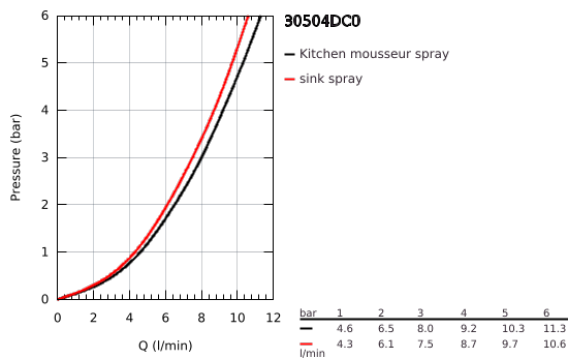

## 30 504 DC0 ESSENCE SINGLE-LEVER SINK MIXER 1/2"

### PRODUKTA APRAKSTS

- Krāsa: supersteel
- single hole installation
- GROHE LongLife finish
- GROHE SilkMove 28 mm ceramic cartridge
- Pull-Out spout for greater flexibility
- flow straightener
- Dual Spray - switch between laminar spray and SpeedClean shower jet using diverter
- automatic return to laminar spray
- material: metal
- swivel tubular spout, swivel area 360°
- protected against backflow
- flexible connection hoses
- metal fixation set
- integrated temperature limiter
- maximum flow rate (at 3 bar): 8 l/min
- professional edition