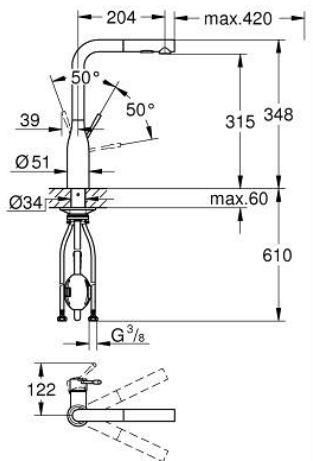

## 30 504 DC0 ESSENCE SINGLE-LEVER SINK MIXER 1/2"

### PRODUKTA APRAKSTS

- Krāsa: supersteel
- single hole installation
- GROHE LongLife finish
- GROHE SilkMove 28 mm ceramic cartridge
- Pull-Out spout for greater flexibility
- flow straightener
- Dual Spray - switch between laminar spray and SpeedClean shower jet using diverter
- automatic return to laminar spray
- material: metal
- swivel tubular spout, swivel area 360°
- protected against backflow
- flexible connection hoses
- metal fixation set
- integrated temperature limiter
- maximum flow rate (at 3 bar): 8 l/min
- professional edition

### REZERVES DAĻAS, jūnijs 2022 – tagad

- 1: Lever (Rezerves daļas Nr. 46927DC0)
- 2: Cartridge (Rezerves daļas Nr. 46580000)
- 3: Pull-Out spray (Rezerves daļas Nr. 46926DC0)
- 3.1: Dirt strainer (Rezerves daļas Nr. 0676800M)
- 3.2: Non-return valve (Rezerves daļas Nr. 08565000)
- 3.3: Flow straightener (Rezerves daļas Nr. 48275000)
- 4: Hose for sink mixer with pull-out dual spray or mousseur (Rezerves daļas Nr. 48293000)
- 5: Shank fastening assembly (Rezerves daļas Nr. 48384000)
- 6: Support plate (Rezerves daļas Nr. 05334000)