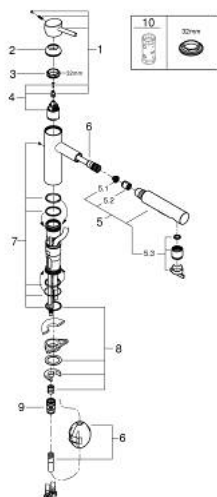

30 273 DC1 CONCETTO SINGLE-LEVER SINK MIXER 1/2"

PRODUKTA APRAKSTS

- Krāsa: supersteel
- medium spout
- single hole installation
- GROHE LongLife finish
- GROHE SilkMove 35 mm ceramic cartridge
- Pull-Out spout for greater flexibility
- flow straightener
- Dual Spray - switch between laminar spray and SpeedClean shower jet using diverter
- automatic return to laminar spray
- material: metal
- adjustable flow rate limiter
- swivel cast spout
- swivel area 100°
- protected against backflow
- flexible connection hoses
- rapid installation system
- maximum flow rate (at 3 bar): 7.5 l/min

30 273 DC1 **CONCETTO SINGLE-LEVER SINK MIXER 1/2"**

REZERVES DAĻAS, novembris 2015 – septembris 2023

- 1: Lever (Rezerves daļas Nr. 46822DC0)
- 2: Cap (Rezerves daļas Nr. 46492DC0)
- 3: Screw ring (Rezerves daļas Nr. 46815000)
- 4: Cartridge (Rezerves daļas Nr. 46374000)
- 5: Pull-Out spray (Rezerves daļas Nr. 46926DC0)
- 5.1: Dirt strainer (Rezerves daļas Nr. 0676800M)
- 5.2: Non-return valve (Rezerves daļas Nr. 08565000)
- 5.3: Flow straightener (Rezerves daļas Nr. 48275000)
- 6: Hose for sink mixer with pull-out dual spray or mousseur (Rezerves daļas Nr. 48293000)
- 7: Seal kit (Rezerves daļas Nr. 46760000)
- 8: Shank mounting kit (Rezerves daļas Nr. 46346000)
- 9: Quick coupling (Rezerves daļas Nr. 46338000)
- 10: Socket spanner (Rezerves daļas Nr. 19332000)*