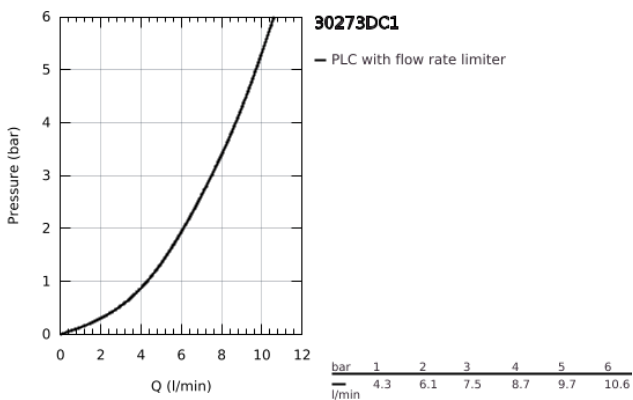

30 273 DC1 CONCETTO SINGLE-LEVER SINK MIXER 1/2"

PRODUKTA APRAKSTS

- Krāsa: supersteel
- medium spout
- single hole installation
- GROHE LongLife finish
- GROHE SilkMove 35 mm ceramic cartridge
- Pull-Out spout for greater flexibility
- flow straightener
- Dual Spray - switch between laminar spray and SpeedClean shower jet using diverter
- automatic return to laminar spray
- material: metal
- adjustable flow rate limiter
- swivel cast spout
- swivel area 100°
- protected against backflow
- flexible connection hoses
- rapid installation system
- maximum flow rate (at 3 bar): 7.5 l/min

30 273 DC1 **CONCETTO SINGLE-LEVER SINK MIXER 1/2"**

REZERVES DAĻAS, novembris 2015 – septembris 2023

- 1: Lever (Rezerves daļas Nr. 46822DC0)
- 2: Cap (Rezerves daļas Nr. 46492DC0)
- 3: Screw ring (Rezerves daļas Nr. 46815000)
- 4: Cartridge (Rezerves daļas Nr. 46374000)
- 5: Pull-Out spray (Rezerves daļas Nr. 46926DC0)
- 5.1: Dirt strainer (Rezerves daļas Nr. 0676800M)
- 5.2: Non-return valve (Rezerves daļas Nr. 08565000)
- 5.3: Flow straightener (Rezerves daļas Nr. 48275000)
- 6: Hose for sink mixer with pull-out dual spray or mousseur (Rezerves daļas Nr. 48293000)
- 7: Seal kit (Rezerves daļas Nr. 46760000)
- 8: Shank mounting kit (Rezerves daļas Nr. 46346000)
- 9: Quick coupling (Rezerves daļas Nr. 46338000)
- 10: Socket spanner (Rezerves daļas Nr. 19332000)*