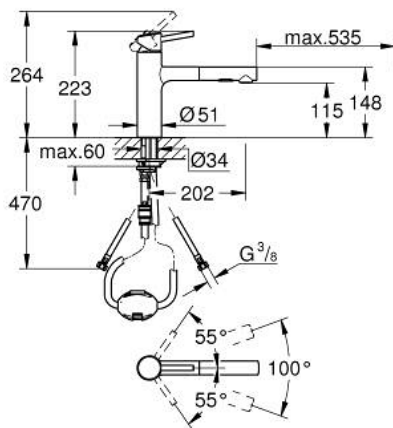

30 273 DC1 CONCETTO SINGLE-LEVER SINK MIXER 1/2"

PRODUKTA APRAKSTS

- Krāsa: supersteel
- medium spout
- single hole installation
- GROHE LongLife finish
- GROHE SilkMove 35 mm ceramic cartridge
- Pull-Out spout for greater flexibility
- flow straightener
- Dual Spray - switch between laminar spray and SpeedClean shower jet using diverter
- automatic return to laminar spray
- material: metal
- adjustable flow rate limiter
- swivel cast spout
- swivel area 100°
- protected against backflow
- flexible connection hoses
- rapid installation system
- maximum flow rate (at 3 bar): 7.5 l/min

30 273 DC1 **CONCETTO SINGLE-LEVER SINK MIXER 1/2"**

REZERVES DAĻAS, novembris 2015 – septembris 2023

- 1: Lever (Rezerves daļas Nr. 46822DC0)
- 2: Cap (Rezerves daļas Nr. 46492DC0)
- 3: Screw ring (Rezerves daļas Nr. 46815000)
- 4: Cartridge (Rezerves daļas Nr. 46374000)
- 5: Pull-Out spray (Rezerves daļas Nr. 46926DC0)
- 5.1: Dirt strainer (Rezerves daļas Nr. 0676800M)
- 5.2: Non-return valve (Rezerves daļas Nr. 08565000)
- 5.3: Flow straightener (Rezerves daļas Nr. 48275000)
- 6: Hose for sink mixer with pull-out dual spray or mousseur (Rezerves daļas Nr. 48293000)
- 7: Seal kit (Rezerves daļas Nr. 46760000)
- 8: Shank mounting kit (Rezerves daļas Nr. 46346000)
- 9: Quick coupling (Rezerves daļas Nr. 46338000)
- 10: Socket spanner (Rezerves daļas Nr. 19332000)*