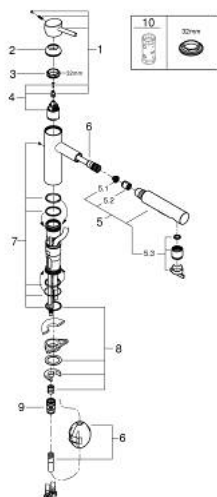

30 273 001 **CONCETTO SINGLE-LEVER SINK MIXER 1/2"**

PRODUKTA APRAKSTS

- Krāsa: chrome
- medium spout
- single hole installation
- GROHE LongLife finish
- GROHE SilkMove 35 mm ceramic cartridge
- Pull-Out spout for greater flexibility
- flow straightener
- Dual Spray - switch between laminar spray and SpeedClean shower jet using diverter
- automatic return to laminar spray
- material: metal
- adjustable flow rate limiter
- swivel cast spout
- swivel area 100°
- protected against backflow
- flexible connection hoses
- rapid installation system
- maximum flow rate (at 3 bar): 7.5 l/min

30 273 001 **CONCETTO SINGLE-LEVER SINK MIXER 1/2"**

REZERVES DAĻAS, novembris 2015 – septembris 2023

- 1: Lever (Rezerves daļas Nr. 46822000)
- 2: Cap (Rezerves daļas Nr. 46492000)
- 3: Screw ring (Rezerves daļas Nr. 46815000)
- 4: Cartridge (Rezerves daļas Nr. 46374000)
- 5: Pull-Out spray (Rezerves daļas Nr. 46926000)
- 5.1: Dirt strainer (Rezerves daļas Nr. 0676800M)
- 5.2: Non-return valve (Rezerves daļas Nr. 08565000)
- 5.3: Flow straightener (Rezerves daļas Nr. 48275000)
- 6: Hose for sink mixer with pull-out dual spray or mousseur (Rezerves daļas Nr. 48293000)
- 7: Seal kit (Rezerves daļas Nr. 46760000)
- 8: Shank mounting kit (Rezerves daļas Nr. 46346000)
- 9: Quick coupling (Rezerves daļas Nr. 46338000)
- 10: Socket spanner (Rezerves daļas Nr. 19332000)*