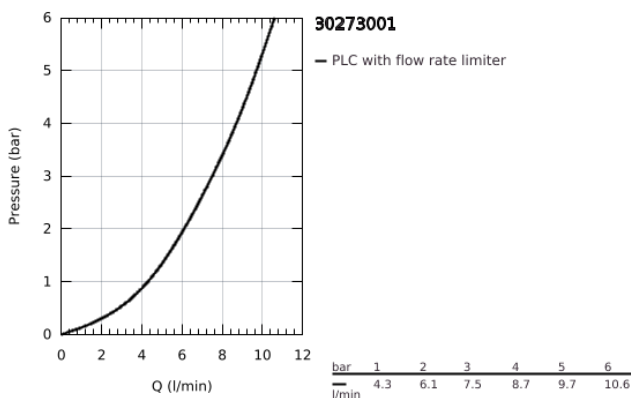

30 273 001 **CONCETTO SINGLE-LEVER SINK MIXER 1/2"**

PRODUKTA APRAKSTS

- Krāsa: chrome
- medium spout
- single hole installation
- GROHE LongLife finish
- GROHE SilkMove 35 mm ceramic cartridge
- Pull-Out spout for greater flexibility
- flow straightener
- Dual Spray - switch between laminar spray and SpeedClean shower jet using diverter
- automatic return to laminar spray
- material: metal
- adjustable flow rate limiter
- swivel cast spout
- swivel area 100°
- protected against backflow
- flexible connection hoses
- rapid installation system
- maximum flow rate (at 3 bar): 7.5 l/min

30 273 001 **CONCETTO SINGLE-LEVER SINK MIXER 1/2"**

REZERVES DAĻAS, novembris 2015 – septembris 2023

- 1: Lever (Rezerves daļas Nr. 46822000)
- 2: Cap (Rezerves daļas Nr. 46492000)
- 3: Screw ring (Rezerves daļas Nr. 46815000)
- 4: Cartridge (Rezerves daļas Nr. 46374000)
- 5: Pull-Out spray (Rezerves daļas Nr. 46926000)
- 5.1: Dirt strainer (Rezerves daļas Nr. 0676800M)
- 5.2: Non-return valve (Rezerves daļas Nr. 08565000)
- 5.3: Flow straightener (Rezerves daļas Nr. 48275000)
- 6: Hose for sink mixer with pull-out dual spray or mousseur (Rezerves daļas Nr. 48293000)
- 7: Seal kit (Rezerves daļas Nr. 46760000)
- 8: Shank mounting kit (Rezerves daļas Nr. 46346000)
- 9: Quick coupling (Rezerves daļas Nr. 46338000)
- 10: Socket spanner (Rezerves daļas Nr. 19332000)*