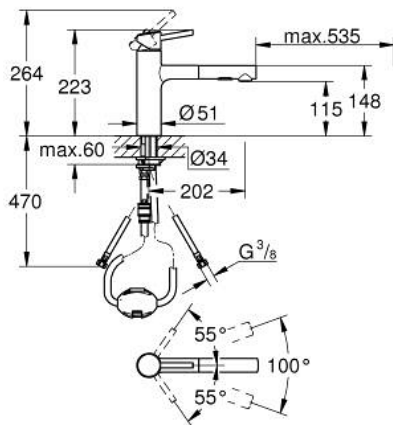

30 273 001 **CONCETTO SINGLE-LEVER SINK MIXER 1/2"**

PRODUKTA APRAKSTS

- Krāsa: chrome
- medium spout
- single hole installation
- GROHE LongLife finish
- GROHE SilkMove 35 mm ceramic cartridge
- Pull-Out spout for greater flexibility
- flow straightener
- Dual Spray - switch between laminar spray and SpeedClean shower jet using diverter
- automatic return to laminar spray
- material: metal
- adjustable flow rate limiter
- swivel cast spout
- swivel area 100°
- protected against backflow
- flexible connection hoses
- rapid installation system
- maximum flow rate (at 3 bar): 7.5 l/min

30 273 001 **CONCETTO SINGLE-LEVER SINK MIXER 1/2"**

REZERVES DAĻAS, novembris 2015 – septembris 2023

- 1: Lever (Rezerves daļas Nr. 46822000)
- 2: Cap (Rezerves daļas Nr. 46492000)
- 3: Screw ring (Rezerves daļas Nr. 46815000)
- 4: Cartridge (Rezerves daļas Nr. 46374000)
- 5: Pull-Out spray (Rezerves daļas Nr. 46926000)
- 5.1: Dirt strainer (Rezerves daļas Nr. 0676800M)
- 5.2: Non-return valve (Rezerves daļas Nr. 08565000)
- 5.3: Flow straightener (Rezerves daļas Nr. 48275000)
- 6: Hose for sink mixer with pull-out dual spray or mousseur (Rezerves daļas Nr. 48293000)
- 7: Seal kit (Rezerves daļas Nr. 46760000)
- 8: Shank mounting kit (Rezerves daļas Nr. 46346000)
- 9: Quick coupling (Rezerves daļas Nr. 46338000)
- 10: Socket spanner (Rezerves daļas Nr. 19332000)*