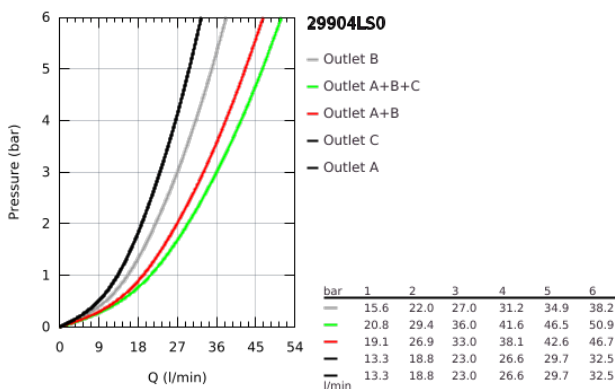

### PRODUKTA APRAKSTS

- Krāsa: moon white/chrome
- trim set for GROHE Rapido SmartBox 35 600/35 604
- metal wall escutcheon with GROHE FastFixation (covered escutcheon and shaft sealing, covered fixing), retroactively 6° adjustable
- GROHE LongLife finish
- GROHE SmartControl - control the shower with intuitive push/turn button
- exchangeable symbols
- GROHE TurboStat - compact cartridge with wax thermoelement
- GROHE ProGrip - with knurl structure
- GROHE SafeStop - safety button at 38°C
- GROHE SafeStop Plus - optional temperature limiter at 43°C or 46°C included
- built-in non return valves and dirt strainers
- multiple outlets can be run simultaneously
- cover plate in moon white acrylic glass
- without roughing-in set 35 600/35 604 (please order separately)
- flow performance: outlet A = 23 l/min outlet B = 27 l/min outlet C = 23 l/min outlet A + B = 33 l/min outlet A + B + C = 36 l/min