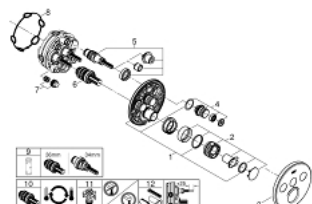

## 29 904 LS0 GROHTHERM SMARTCONTROL THERMOSTAT FOR CONCEALED INSTALLATION WITH 3 VALVES

### PRODUKTA APRAKSTS

- Krāsa: moon white/chrome
- trim set for GROHE Rapido SmartBox 35 600/35 604
- metal wall escutcheon with GROHE FastFixation (covered escutcheon and shaft sealing, covered fixing), retroactively 6° adjustable
- GROHE LongLife finish
- GROHE SmartControl - control the shower with intuitive push/turn button
- exchangeable symbols
- GROHE TurboStat - compact cartridge with wax thermoelement
- GROHE ProGrip - with knurl structure
- GROHE SafeStop - safety button at 38°C
- GROHE SafeStop Plus - optional temperature limiter at 43°C or 46°C included
- built-in non return valves and dirt strainers
- multiple outlets can be run simultaneously
- cover plate in moon white acrylic glass
- without roughing-in set 35 600/35 604 (please order separately)
- flow performance: outlet A = 23 l/min outlet B = 27 l/min outlet C = 23 l/min outlet A + B = 33 l/min outlet A + B + C = 36 l/min

### REZERVES DAĻAS, septembris 2016 – tagad

- 1: Mounting plate (Rezerves daļas Nr. 48362000)
- 2: Temperature control handle (Rezerves daļas Nr. 49029000)
- 2.1: Cover cap (Rezerves daļas Nr. 1015030000)
- 2.2: handle adaptor (Rezerves daļas Nr. 1015059990)
- 3: Escutcheon (Rezerves daļas Nr. 49036LS0)
- 4: Push button (Rezerves daļas Nr. 48361000)
- 4.1: pushbutton (Rezerves daļas Nr. 14077000)
- 5: Cartridge (Rezerves daļas Nr. 48359000)
- 5.1: Spindle (Rezerves daļas Nr. 49088000)
- 6: Thermostatic compact cartridge 3/4" (Rezerves daļas Nr. 49028000)
- 7: Non-return valves (Rezerves daļas Nr. 47979000)
- 8: Seal (Rezerves daļas Nr. 48360000)
- 9: Socket spanner (Rezerves daļas Nr. 49059000)\*
- 10: GROHE TurboStat cartridge 3/4" (Rezerves daļas Nr. 49003000)\*
- 11: Service stops (Rezerves daļas Nr. 1405300M)\*
- 12: Universal extension set single-lever mixers, 25 mm (Rezerves daļas Nr. 14048000)\*