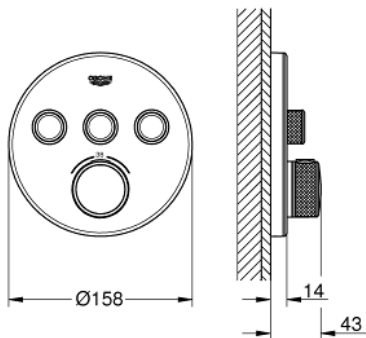

### PRODUKTA APRAKSTS

- Krāsa: moon white/chrome
- trim set for GROHE Rapido SmartBox 35 600/35 604
- metal wall escutcheon with GROHE FastFixation (covered escutcheon and shaft sealing, covered fixing), retroactively 6° adjustable
- GROHE LongLife finish
- GROHE SmartControl - control the shower with intuitive push/turn button
- exchangeable symbols
- GROHE TurboStat - compact cartridge with wax thermoelement
- GROHE ProGrip - with knurl structure
- GROHE SafeStop - safety button at 38°C
- GROHE SafeStop Plus - optional temperature limiter at 43°C or 46°C included
- built-in non return valves and dirt strainers
- multiple outlets can be run simultaneously
- cover plate in moon white acrylic glass
- without roughing-in set 35 600/35 604 (please order separately)
- flow performance: outlet A = 23 l/min outlet B = 27 l/min outlet C = 23 l/min outlet A + B = 33 l/min outlet A + B + C = 36 l/min

### REZERVES DAĻAS, septembris 2016 – tagad

- 1: Mounting plate (Rezerves daļas Nr. 48362000)
- 2: Temperature control handle (Rezerves daļas Nr. 49029000)
- 2.1: Cover cap (Rezerves daļas Nr. 1015030000)
- 2.2: handle adaptor (Rezerves daļas Nr. 1015059990)
- 3: Escutcheon (Rezerves daļas Nr. 49036LS0)
- 4: Push button (Rezerves daļas Nr. 48361000)
- 4.1: pushbutton (Rezerves daļas Nr. 14077000)
- 5: Cartridge (Rezerves daļas Nr. 48359000)
- 5.1: Spindle (Rezerves daļas Nr. 49088000)
- 6: Thermostatic compact cartridge 3/4" (Rezerves daļas Nr. 49028000)
- 7: Non-return valves (Rezerves daļas Nr. 47979000)
- 8: Seal (Rezerves daļas Nr. 48360000)
- 9: Socket spanner (Rezerves daļas Nr. 49059000)\*
- 10: GROHE TurboStat cartridge 3/4" (Rezerves daļas Nr. 49003000)\*
- 11: Service stops (Rezerves daļas Nr. 1405300M)\*
- 12: Universal extension set single-lever mixers, 25 mm (Rezerves daļas Nr. 14048000)\*