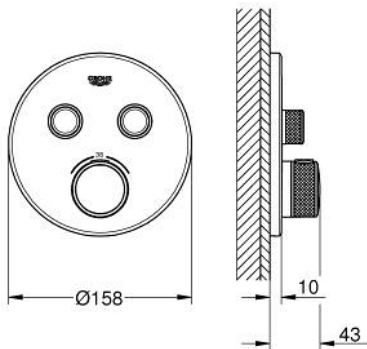

29 507 KF0 GROHTHERM SMARTCONTROL THERMOSTAT FOR CONCEALED INSTALLATION WITH 2 VALVES

PRODUKTA APRAKSTS

- Krāsa: phantom black
- trim set for GROHE Rapido SmartBox 35 600/35 604
- metal wall escutcheon with GROHE FastFixation (covered escutcheon and shaft sealing, covered fixing), retroactively 6° adjustable
- GROHE SmartControl - control the shower with intuitive push/turn button
- exchangeable symbols
- GROHE TurboStat - compact cartridge with wax thermoelement
- GROHE ProGrip - with knurl structure
- GROHE SafeStop - safety button at 38°C
- GROHE SafeStop Plus - optional temperature limiter at 43°C or 46°C included
- built-in non return valves and dirt strainers
- multiple outlets can be run simultaneously
- without roughing-in set 35 600/35 604 (please order separately)
- flow performance: outlet B = 24 l/min outlet C = 26 l/min outlet B+C = 29 l/min
- professional edition