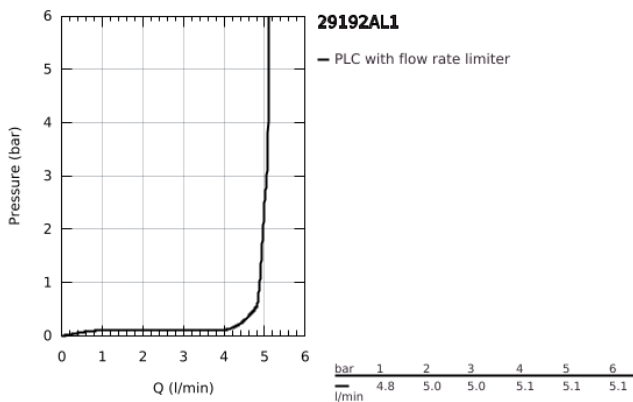

29 192 AL1 ESSENCE TWO-HOLE BASIN MIXER M-SIZE

PRODUKTA APRAKSTS

- Krāsa: brushed hard graphite
- wall mounted
- trim set for use with rough-in set 23 571 000 / 32 635 000
- without concealed body
- GROHE LongLife finish
- GROHE EcoJoy - less water, perfect flow
- maximum flow rate (at 3 bar): 5 l/min
- GROHE AquaGuide adjustable mousseur
- center distance 110 mm
- projection 183 mm
- professional edition

29 192 AL1 ESSENCE TWO-HOLE BASIN MIXER M-SIZE

REZERVES DAĻAS, aprīlis 2022 – tagad

1: Lever (Rezerves daļas Nr. 46916AL0)

2: Spout (Rezerves daļas Nr. 48638AL0)

2.1: Mousseur (Rezerves daļas Nr. 48480000)