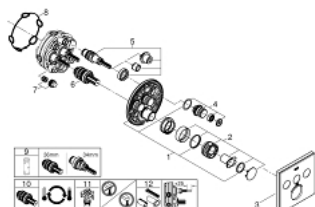

29 165 LS0 GROHTHERM SMARTCONTROL THERMOSTAT FOR CONCEALED INSTALLATION WITH 3 VALVES

PRODUKTA APRAKSTS

- Krāsa: moon white/chrome
- trim set for use with rough-in set GROHE Rapido SmartBox 35 601 000
- metal wall escutcheon with GROHE FastFixation (covered escutcheon and shaft sealing, covered fixing), retroactively 6° adjustable
- 10 mm thin profile escutcheon
- GROHE LongLife finish
- GROHE SmartControl - control the shower with intuitive push/turn button
- exchangeable symbols
- GROHE TurboStat - compact cartridge with wax thermoelement
- GROHE SafeStop - safety button at 38°C
- GROHE SafeStop Plus - temperature limiter at 115° F/46° C
- built-in non return valves and dirt strainers
- multiple outlets can be run simultaneously
- cover plate in moon white acrylic glass
- without roughing-in-set
- flow performance 9.5 gpm / 1.8 gpm
- optional flow reducer for CALGreen compliance included

29 165 LS0 GROHTHERM SMARTCONTROL THERMOSTAT FOR CONCEALED INSTALLATION WITH 3 VALVES

REZERVES DAĻAS, septembris 2016 – tagad

- 1: Mounting plate (Rezerves daļas Nr. 48362000)
- 2: Temperature control handle (Rezerves daļas Nr. 49029000)
- 2.1: Cover cap (Rezerves daļas Nr. 1015030000)
- 2.2: handle adaptor (Rezerves daļas Nr. 1015059990)
- 3: Escutcheon (Rezerves daļas Nr. 49055LS0)
- 4: Push button (Rezerves daļas Nr. 48361000)
- 4.1: pushbutton (Rezerves daļas Nr. 14077000)
- 5: Cartridge (Rezerves daļas Nr. 48359000)
- 5.1: Spindle (Rezerves daļas Nr. 49088000)
- 6: Thermostatic compact cartridge 3/4" (Rezerves daļas Nr. 49028000)
- 7: Non-return valves (Rezerves daļas Nr. 47979000)
- 8: Seal (Rezerves daļas Nr. 48360000)
- 9: Socket spanner (Rezerves daļas Nr. 49059000)*
- 10: GROHE TurboStat cartridge 3/4" (Rezerves daļas Nr. 49003000)*
- 11: Service stops (Rezerves daļas Nr. 1405300M)*
- 12: Universal extension set single-lever mixers, 25 mm (Rezerves daļas Nr. 14048000)*