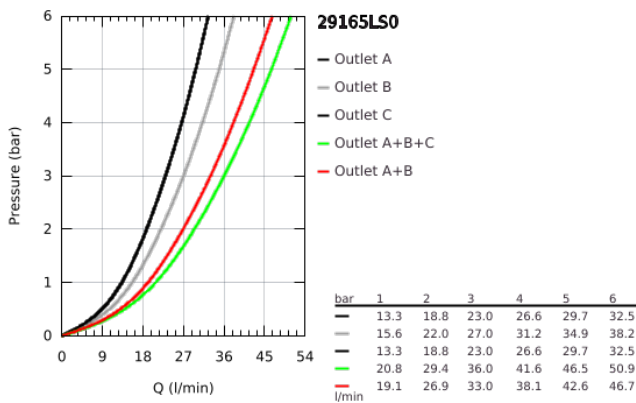

29 165 LS0 GROHTHERM SMARTCONTROL THERMOSTAT FOR CONCEALED INSTALLATION WITH 3 VALVES

PRODUKTA APRAKSTS

- Krāsa: moon white/chrome
- trim set for use with rough-in set GROHE Rapido SmartBox 35 601 000
- metal wall escutcheon with GROHE FastFixation (covered escutcheon and shaft sealing, covered fixing), retroactively 6° adjustable
- 10 mm thin profile escutcheon
- GROHE LongLife finish
- GROHE SmartControl - control the shower with intuitive push/turn button
- exchangeable symbols
- GROHE TurboStat - compact cartridge with wax thermoelement
- GROHE SafeStop - safety button at 38°C
- GROHE SafeStop Plus - temperature limiter at 115° F/46° C
- built-in non return valves and dirt strainers
- multiple outlets can be run simultaneously
- cover plate in moon white acrylic glass
- without roughing-in-set
- flow performance 9.5 gpm / 1.8 gpm
- optional flow reducer for CALGreen compliance included

29 165 LS0 GROHTHERM SMARTCONTROL THERMOSTAT FOR CONCEALED INSTALLATION WITH 3 VALVES

REZERVES DAĻAS, septembris 2016 – tagad

- 1: Mounting plate (Rezerves daļas Nr. 48362000)
- 2: Temperature control handle (Rezerves daļas Nr. 49029000)
- 2.1: Cover cap (Rezerves daļas Nr. 1015030000)
- 2.2: handle adaptor (Rezerves daļas Nr. 1015059990)
- 3: Escutcheon (Rezerves daļas Nr. 49055LS0)
- 4: Push button (Rezerves daļas Nr. 48361000)
- 4.1: pushbutton (Rezerves daļas Nr. 14077000)
- 5: Cartridge (Rezerves daļas Nr. 48359000)
- 5.1: Spindle (Rezerves daļas Nr. 49088000)
- 6: Thermostatic compact cartridge 3/4" (Rezerves daļas Nr. 49028000)
- 7: Non-return valves (Rezerves daļas Nr. 47979000)
- 8: Seal (Rezerves daļas Nr. 48360000)
- 9: Socket spanner (Rezerves daļas Nr. 49059000)*
- 10: GROHE TurboStat cartridge 3/4" (Rezerves daļas Nr. 49003000)*
- 11: Service stops (Rezerves daļas Nr. 1405300M)*
- 12: Universal extension set single-lever mixers, 25 mm (Rezerves daļas Nr. 14048000)*