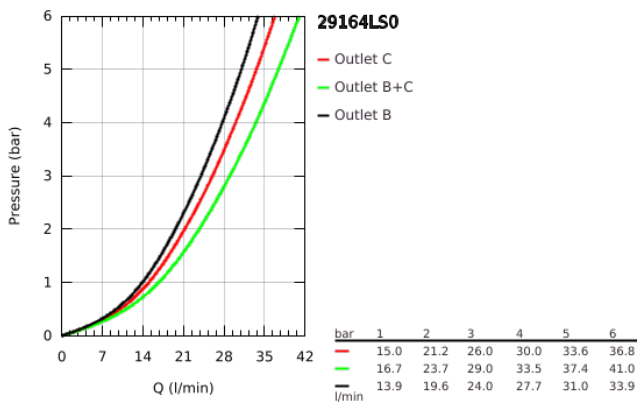

29 164 LS0 GROHTHERM SMARTCONTROL THERMOSTAT FOR CONCEALED INSTALLATION WITH 2 VALVES

PRODUKTA APRAKSTS

- Krāsa: moon white/chrome
- trim set for use with rough-in set GROHE Rapido SmartBox 35 601 000
- metal wall escutcheon with GROHE FastFixation (covered escutcheon and shaft sealing, covered fixing), retroactively 6° adjustable
- 10 mm thin profile escutcheon
- GROHE LongLife finish
- GROHE SmartControl - control the shower with intuitive push/turn button
- exchangeable symbols
- GROHE TurboStat - compact cartridge with wax thermoelement
- GROHE SafeStop - safety button at 100°F/38°C
- GROHE SafeStop Plus - temperature limiter at 115° F/46° C
- built-in non return valves and dirt strainers
- multiple outlets can be run simultaneously
- cover plate in moon white acrylic glass
- without roughing-in-set
- flow performance 8 gpm / 1.8 gpm
- optional flow reducer for CALGreen compliance included

29 164 LS0 GROHTHERM SMARTCONTROL THERMOSTAT FOR CONCEALED INSTALLATION WITH 2 VALVES

REZERVES DAĻAS, septembris 2016 – tagad

- 1: Mounting plate (Rezerves daļas Nr. 48363000)
- 2: Temperature control handle (Rezerves daļas Nr. 49029000)
- 2.1: Cover cap (Rezerves daļas Nr. 1015030000)
- 2.2: handle adaptor (Rezerves daļas Nr. 1015059990)
- 3: Escutcheon (Rezerves daļas Nr. 49053LS0)
- 4: Push button (Rezerves daļas Nr. 48361000)
- 4.1: pushbutton (Rezerves daļas Nr. 14077000)
- 5: Cartridge (Rezerves daļas Nr. 48359000)
- 5.1: Spindle (Rezerves daļas Nr. 49088000)
- 6: Thermostatic compact cartridge 3/4" (Rezerves daļas Nr. 49028000)
- 7: Non-return valves (Rezerves daļas Nr. 47979000)
- 8: Seal (Rezerves daļas Nr. 48360000)
- 9: Socket spanner (Rezerves daļas Nr. 49059000)*
- 10: GROHE TurboStat cartridge 3/4" (Rezerves daļas Nr. 49003000)*
- 11: Service stops (Rezerves daļas Nr. 1405300M)*
- 12: Universal extension set single-lever mixers, 25 mm (Rezerves daļas Nr. 14048000)*