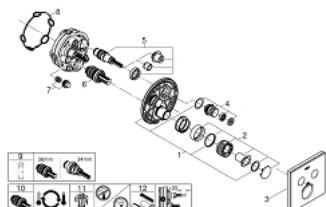

29 164 LS0 GROHTHERM SMARTCONTROL THERMOSTAT FOR CONCEALED INSTALLATION WITH 2 VALVES

PRODUKTA APRAKSTS

- Krāsa: moon white/chrome
- trim set for use with rough-in set GROHE Rapido SmartBox 35 601 000
- metal wall escutcheon with GROHE FastFixation (covered escutcheon and shaft sealing, covered fixing), retroactively 6° adjustable
- 10 mm thin profile escutcheon
- GROHE LongLife finish
- GROHE SmartControl - control the shower with intuitive push/turn button
- exchangeable symbols
- GROHE TurboStat - compact cartridge with wax thermoelement
- GROHE SafeStop - safety button at 100°F/38°C
- GROHE SafeStop Plus - temperature limiter at 115° F/46° C
- built-in non return valves and dirt strainers
- multiple outlets can be run simultaneously
- cover plate in moon white acrylic glass
- without roughing-in-set
- flow performance 8 gpm / 1.8 gpm
- optional flow reducer for CALGreen compliance included

29 164 LS0 GROHTHERM SMARTCONTROL THERMOSTAT FOR CONCEALED INSTALLATION WITH 2 VALVES

REZERVES DAĻAS, septembris 2016 – tagad

- 1: Mounting plate (Rezerves daļas Nr. 48363000)
- 2: Temperature control handle (Rezerves daļas Nr. 49029000)
- 2.1: Cover cap (Rezerves daļas Nr. 1015030000)
- 2.2: handle adaptor (Rezerves daļas Nr. 1015059990)
- 3: Escutcheon (Rezerves daļas Nr. 49053LS0)
- 4: Push button (Rezerves daļas Nr. 48361000)
- 4.1: pushbutton (Rezerves daļas Nr. 14077000)
- 5: Cartridge (Rezerves daļas Nr. 48359000)
- 5.1: Spindle (Rezerves daļas Nr. 49088000)
- 6: Thermostatic compact cartridge 3/4" (Rezerves daļas Nr. 49028000)
- 7: Non-return valves (Rezerves daļas Nr. 47979000)
- 8: Seal (Rezerves daļas Nr. 48360000)
- 9: Socket spanner (Rezerves daļas Nr. 49059000)*
- 10: GROHE TurboStat cartridge 3/4" (Rezerves daļas Nr. 49003000)*
- 11: Service stops (Rezerves daļas Nr. 1405300M)*
- 12: Universal extension set single-lever mixers, 25 mm (Rezerves daļas Nr. 14048000)*