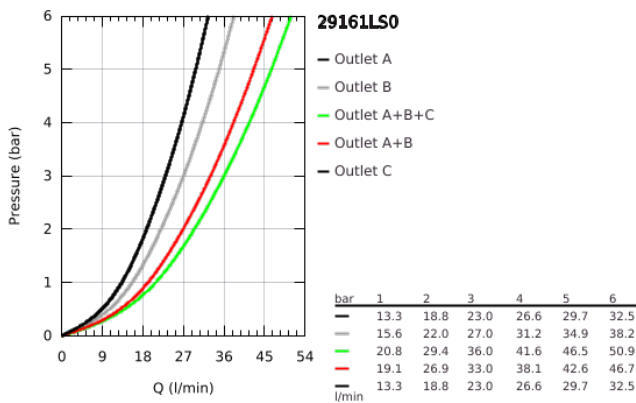

29 161 LS0 GROHTHERM SMARTCONTROL THERMOSTAT FOR CONCEALED INSTALLATION WITH 3 VALVES

PRODUKTA APRAKSTS

- Krāsa: moon white/chrome
- trim set for use with rough-in set GROHE Rapido SmartBox 35 601 000
- metal wall escutcheon with GROHE FastFixation (covered escutcheon and shaft sealing, covered fixing), retroactively 6° adjustable
- 10 mm thin profile escutcheon
- GROHE LongLife finish
- GROHE SmartControl - control the shower with intuitive push/turn button
- exchangeable symbols
- GROHE TurboStat - compact cartridge with wax thermoelement
- GROHE SafeStop - safety button at 100°F/38°C
- GROHE SafeStop Plus - temperature limiter at 115° F/46° C
- built-in non return valves and dirt strainers
- multiple outlets can be run simultaneously
- cover plate in moon white acrylic glass
- without roughing-in-set
- flow performance 9.5 gpm / 1.8 gpm
- optional flow reducer for CALGreen compliance included

29 161 LS0 GROHTHERM SMARTCONTROL THERMOSTAT FOR CONCEALED INSTALLATION WITH 3 VALVES

REZERVES DAĻAS, septembris 2016 – tagad

- 1: Mounting plate (Rezerves daļas Nr. 48362000)
- 2: Temperature control handle (Rezerves daļas Nr. 49029000)
- 2.1: Cover cap (Rezerves daļas Nr. 1015030000)
- 2.2: handle adaptor (Rezerves daļas Nr. 1015059990)
- 3: Escutcheon (Rezerves daļas Nr. 49049LS0)
- 4: Push button (Rezerves daļas Nr. 48361000)
- 4.1: pushbutton (Rezerves daļas Nr. 14077000)
- 5: Cartridge (Rezerves daļas Nr. 48359000)
- 5.1: Spindle (Rezerves daļas Nr. 49088000)
- 6: Thermostatic compact cartridge 3/4" (Rezerves daļas Nr. 49028000)
- 7: Non-return valves (Rezerves daļas Nr. 47979000)
- 8: Seal (Rezerves daļas Nr. 48360000)
- 9: Socket spanner (Rezerves daļas Nr. 49059000)*
- 10: GROHE TurboStat cartridge 3/4" (Rezerves daļas Nr. 49003000)*
- 11: Service stops (Rezerves daļas Nr. 1405300M)*
- 12: Universal extension set single-lever mixers, 25 mm (Rezerves daļas Nr. 14048000)*