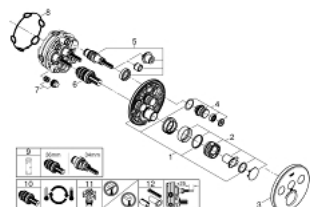

29 161 LS0 GROHTHERM SMARTCONTROL THERMOSTAT FOR CONCEALED INSTALLATION WITH 3 VALVES

PRODUKTA APRAKSTS

- Krāsa: moon white/chrome
- trim set for use with rough-in set GROHE Rapido SmartBox 35 601 000
- metal wall escutcheon with GROHE FastFixation (covered escutcheon and shaft sealing, covered fixing), retroactively 6° adjustable
- 10 mm thin profile escutcheon
- GROHE LongLife finish
- GROHE SmartControl - control the shower with intuitive push/turn button
- exchangeable symbols
- GROHE TurboStat - compact cartridge with wax thermoelement
- GROHE SafeStop - safety button at 100°F/38°C
- GROHE SafeStop Plus - temperature limiter at 115° F/46° C
- built-in non return valves and dirt strainers
- multiple outlets can be run simultaneously
- cover plate in moon white acrylic glass
- without roughing-in-set
- flow performance 9.5 gpm / 1.8 gpm
- optional flow reducer for CALGreen compliance included

29 161 LS0 GROHTHERM SMARTCONTROL THERMOSTAT FOR CONCEALED INSTALLATION WITH 3 VALVES

REZERVES DAĻAS, septembris 2016 – tagad

- 1: Mounting plate (Rezerves daļas Nr. 48362000)
- 2: Temperature control handle (Rezerves daļas Nr. 49029000)
- 2.1: Cover cap (Rezerves daļas Nr. 1015030000)
- 2.2: handle adaptor (Rezerves daļas Nr. 1015059990)
- 3: Escutcheon (Rezerves daļas Nr. 49049LS0)
- 4: Push button (Rezerves daļas Nr. 48361000)
- 4.1: pushbutton (Rezerves daļas Nr. 14077000)
- 5: Cartridge (Rezerves daļas Nr. 48359000)
- 5.1: Spindle (Rezerves daļas Nr. 49088000)
- 6: Thermostatic compact cartridge 3/4" (Rezerves daļas Nr. 49028000)
- 7: Non-return valves (Rezerves daļas Nr. 47979000)
- 8: Seal (Rezerves daļas Nr. 48360000)
- 9: Socket spanner (Rezerves daļas Nr. 49059000)*
- 10: GROHE TurboStat cartridge 3/4" (Rezerves daļas Nr. 49003000)*
- 11: Service stops (Rezerves daļas Nr. 1405300M)*
- 12: Universal extension set single-lever mixers, 25 mm (Rezerves daļas Nr. 14048000)*