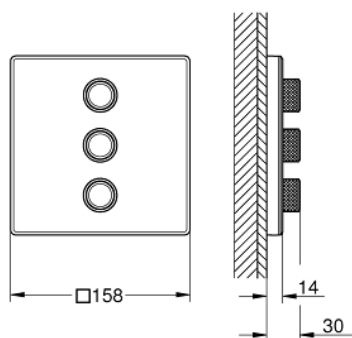

29 158 LS0 GROHTHERM SMARTCONTROL TRIPLE VOLUME CONTROL TRIM

PRODUKTA APRAKSTS

- Krāsa: moon white/chrome
- trim set for use with GROHE Rapido SmartBox 35 600/35 604/35 601
- metal wall escutcheon with GROHE FastFixation (covered escutcheon and shaft sealing, covered fixing), retroactively 6° adjustable
- 10 mm thin profile escutcheon
- GROHE LongLife finish
- GROHE SmartControl - control the shower with intuitive push/turn button
- exchangeable symbols
- GROHE ProGrip - with knurl structure
- multiple outlets can be run simultaneously
- cover plate in moon white acrylic glass
- without roughing-in set 35 600/35 604 (please order separately)
- flow performance: outlet D = 28 l/min outlet E = 28 l/min outlet A = 28 l/min outlet D+E+A = 65 l/min
- optional flow reducer for CALGreen compliance included

29 158 LS0 GROHTHERM SMARTCONTROL TRIPLE VOLUME CONTROL TRIM

REZERVES DAĻAS, septembris 2016 – tagad

1: Push button (Rezerves daļas Nr. 48361000)

1.1: pushbutton (Rezerves daļas Nr. 14077000)

2: Escutcheon (Rezerves daļas Nr. 48369LS0)

3: Mounting plate (Rezerves daļas Nr. 48365000)

4: Cartridge (Rezerves daļas Nr. 48359000)

4.1: Spindle (Rezerves daļas Nr. 49088000)

5: Seal (Rezerves daļas Nr. 48360000)

6: Universal extension set single-lever mixers, 25 mm (Rezerves daļas Nr. 14048000)*