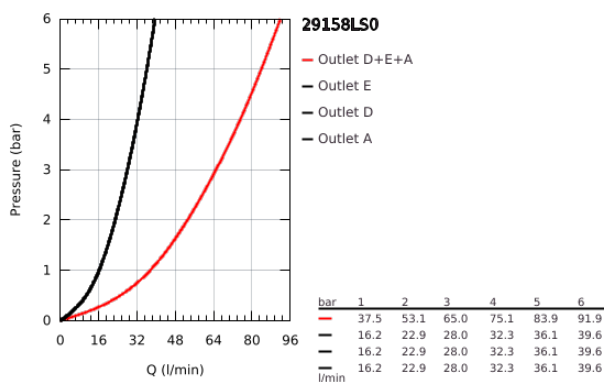

29 158 LS0 GROHTHERM SMARTCONTROL TRIPLE VOLUME CONTROL TRIM

PRODUKTA APRAKSTS

- Krāsa: moon white/chrome
- trim set for use with GROHE Rapido SmartBox 35 600/35 604/35 601
- metal wall escutcheon with GROHE FastFixation (covered escutcheon and shaft sealing, covered fixing), retroactively 6° adjustable
- 10 mm thin profile escutcheon
- GROHE LongLife finish
- GROHE SmartControl - control the shower with intuitive push/turn button
- exchangeable symbols
- GROHE ProGrip - with knurl structure
- multiple outlets can be run simultaneously
- cover plate in moon white acrylic glass
- without roughing-in set 35 600/35 604 (please order separately)
- flow performance: outlet D = 28 l/min outlet E = 28 l/min outlet A = 28 l/min outlet D+E+A = 65 l/min
- optional flow reducer for CALGreen compliance included

29 158 LS0 GROHTHERM SMARTCONTROL TRIPLE VOLUME CONTROL TRIM

REZERVES DAĻAS, septembris 2016 – tagad

1: Push button (Rezerves daļas Nr. 48361000)

1.1: pushbutton (Rezerves daļas Nr. 14077000)

2: Escutcheon (Rezerves daļas Nr. 48369LS0)