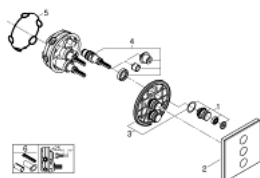

29 158 LS0 GROHTHERM SMARTCONTROL TRIPLE VOLUME CONTROL TRIM

PRODUKTA APRAKSTS

- Krāsa: moon white/chrome
- trim set for use with GROHE Rapido SmartBox 35 600/35 604/35 601
- metal wall escutcheon with GROHE FastFixation (covered escutcheon and shaft sealing, covered fixing), retroactively 6° adjustable
- 10 mm thin profile escutcheon
- GROHE LongLife finish
- GROHE SmartControl - control the shower with intuitive push/turn button
- exchangeable symbols
- GROHE ProGrip - with knurl structure
- multiple outlets can be run simultaneously
- cover plate in moon white acrylic glass
- without roughing-in set 35 600/35 604 (please order separately)
- flow performance: outlet D = 28 l/min outlet E = 28 l/min outlet A = 28 l/min outlet D+E+A = 65 l/min
- optional flow reducer for CALGreen compliance included

29 158 LS0 GROHTHERM SMARTCONTROL TRIPLE VOLUME CONTROL TRIM

REZERVES DAĻAS, septembris 2016 – tagad

1: Push button (Rezerves daļas Nr. 48361000)

1.1: pushbutton (Rezerves daļas Nr. 14077000)

2: Escutcheon (Rezerves daļas Nr. 48369LS0)

3: Mounting plate (Rezerves daļas Nr. 48365000)

4: Cartridge (Rezerves daļas Nr. 48359000)

4.1: Spindle (Rezerves daļas Nr. 49088000)

5: Seal (Rezerves daļas Nr. 48360000)

6: Universal extension set single-lever mixers, 25 mm (Rezerves daļas Nr. 14048000)*