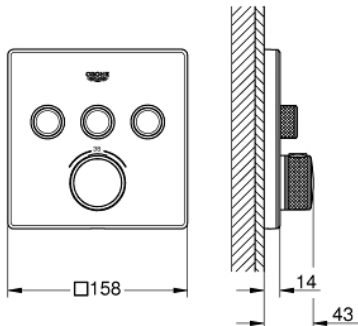

29 157 LS0 GROHTHERM SMARTCONTROL THERMOSTAT FOR CONCEALED INSTALLATION WITH 3 VALVES

PRODUKTA APRAKSTS

- Krāsa: moon white/chrome
- trim set for GROHE Rapido SmartBox 35 600/35 604
- metal wall escutcheon with GROHE FastFixation (covered escutcheon and shaft sealing, covered fixing), retroactively 6° adjustable
- GROHE LongLife finish
- GROHE SmartControl - control the shower with intuitive push/turn button
- exchangeable symbols
- GROHE TurboStat - compact cartridge with wax thermoelement
- GROHE ProGrip - with knurl structure
- GROHE SafeStop - safety button at 38°C
- GROHE SafeStop Plus - optional temperature limiter at 43°C or 46°C included
- built-in non return valves and dirt strainers
- multiple outlets can be run simultaneously
- cover plate in moon white acrylic glass
- without roughing-in set 35 600/35 604 (please order separately)
- flow performance: outlet A = 23 l/min outlet B = 27 l/min outlet C = 23 l/min outlet A + B = 33 l/min outlet A + B + C = 36 l/min

29 157 LS0 GROHTHERM SMARTCONTROL THERMOSTAT FOR CONCEALED INSTALLATION WITH 3 VALVES

REZERVES DAĻAS, septembris 2016 – tagad

- 1: Mounting plate (Rezerves daļas Nr. 48362000)
- 2: Temperature control handle (Rezerves daļas Nr. 49029000)
- 2.1: Cover cap (Rezerves daļas Nr. 1015030000)
- 2.2: handle adaptor (Rezerves daļas Nr. 1015059990)
- 3: Escutcheon (Rezerves daļas Nr. 49043LS0)
- 4: Push button (Rezerves daļas Nr. 48361000)
- 4.1: pushbutton (Rezerves daļas Nr. 14077000)
- 5: Cartridge (Rezerves daļas Nr. 48359000)
- 5.1: Spindle (Rezerves daļas Nr. 49088000)
- 6: Thermostatic compact cartridge 3/4" (Rezerves daļas Nr. 49028000)
- 7: Non-return valves (Rezerves daļas Nr. 47979000)
- 8: Seal (Rezerves daļas Nr. 48360000)
- 9: Socket spanner (Rezerves daļas Nr. 49059000)*
- 10: GROHE TurboStat cartridge 3/4" (Rezerves daļas Nr. 49003000)*
- 11: Service stops (Rezerves daļas Nr. 1405300M)*
- 12: Universal extension set single-lever mixers, 25 mm (Rezerves daļas Nr. 14048000)*