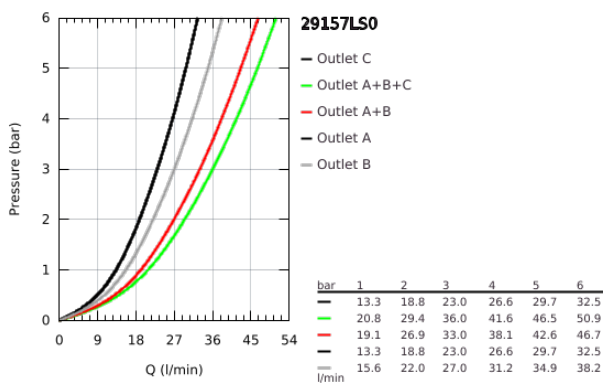

29 157 LS0 GROHTHERM SMARTCONTROL THERMOSTAT FOR CONCEALED INSTALLATION WITH 3 VALVES

PRODUKTA APRAKSTS

- Krāsa: moon white/chrome
- trim set for GROHE Rapido SmartBox 35 600/35 604
- metal wall escutcheon with GROHE FastFixation (covered escutcheon and shaft sealing, covered fixing), retroactively 6° adjustable
- GROHE LongLife finish
- GROHE SmartControl - control the shower with intuitive push/turn button
- exchangeable symbols
- GROHE TurboStat - compact cartridge with wax thermoelement
- GROHE ProGrip - with knurl structure
- GROHE SafeStop - safety button at 38°C
- GROHE SafeStop Plus - optional temperature limiter at 43°C or 46°C included
- built-in non return valves and dirt strainers
- multiple outlets can be run simultaneously
- cover plate in moon white acrylic glass
- without roughing-in set 35 600/35 604 (please order separately)
- flow performance: outlet A = 23 l/min outlet B = 27 l/min outlet C = 23 l/min outlet A + B = 33 l/min outlet A + B + C = 36 l/min

29 157 LS0 GROHTHERM SMARTCONTROL THERMOSTAT FOR CONCEALED INSTALLATION WITH 3 VALVES

REZERVES DAĻAS, septembris 2016 – tagad

- 1: Mounting plate (Rezerves daļas Nr. 48362000)
- 2: Temperature control handle (Rezerves daļas Nr. 49029000)
- 2.1: Cover cap (Rezerves daļas Nr. 1015030000)
- 2.2: handle adaptor (Rezerves daļas Nr. 1015059990)
- 3: Escutcheon (Rezerves daļas Nr. 49043LS0)
- 4: Push button (Rezerves daļas Nr. 48361000)
- 4.1: pushbutton (Rezerves daļas Nr. 14077000)
- 5: Cartridge (Rezerves daļas Nr. 48359000)
- 5.1: Spindle (Rezerves daļas Nr. 49088000)
- 6: Thermostatic compact cartridge 3/4" (Rezerves daļas Nr. 49028000)
- 7: Non-return valves (Rezerves daļas Nr. 47979000)
- 8: Seal (Rezerves daļas Nr. 48360000)
- 9: Socket spanner (Rezerves daļas Nr. 49059000)*
- 10: GROHE TurboStat cartridge 3/4" (Rezerves daļas Nr. 49003000)*
- 11: Service stops (Rezerves daļas Nr. 1405300M)*
- 12: Universal extension set single-lever mixers, 25 mm (Rezerves daļas Nr. 14048000)*