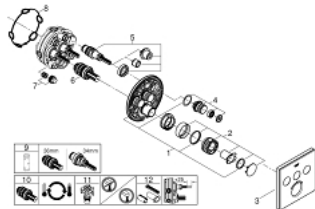

29 157 LS0 GROHTHERM SMARTCONTROL THERMOSTAT FOR CONCEALED INSTALLATION WITH 3 VALVES

PRODUKTA APRAKSTS

- Krāsa: moon white/chrome
- trim set for GROHE Rapido SmartBox 35 600/35 604
- metal wall escutcheon with GROHE FastFixation (covered escutcheon and shaft sealing, covered fixing), retroactively 6° adjustable
- GROHE LongLife finish
- GROHE SmartControl - control the shower with intuitive push/turn button
- exchangeable symbols
- GROHE TurboStat - compact cartridge with wax thermoelement
- GROHE ProGrip - with knurl structure
- GROHE SafeStop - safety button at 38°C
- GROHE SafeStop Plus - optional temperature limiter at 43°C or 46°C included
- built-in non return valves and dirt strainers
- multiple outlets can be run simultaneously
- cover plate in moon white acrylic glass
- without roughing-in set 35 600/35 604 (please order separately)
- flow performance: outlet A = 23 l/min outlet B = 27 l/min outlet C = 23 l/min outlet A + B = 33 l/min outlet A + B + C = 36 l/min

29 157 LS0 GROHTHERM SMARTCONTROL THERMOSTAT FOR CONCEALED INSTALLATION WITH 3 VALVES

REZERVES DAĻAS, septembris 2016 – tagad

- 1: Mounting plate (Rezerves daļas Nr. 48362000)
- 2: Temperature control handle (Rezerves daļas Nr. 49029000)
- 2.1: Cover cap (Rezerves daļas Nr. 1015030000)
- 2.2: handle adaptor (Rezerves daļas Nr. 1015059990)
- 3: Escutcheon (Rezerves daļas Nr. 49043LS0)
- 4: Push button (Rezerves daļas Nr. 48361000)
- 4.1: pushbutton (Rezerves daļas Nr. 14077000)
- 5: Cartridge (Rezerves daļas Nr. 48359000)
- 5.1: Spindle (Rezerves daļas Nr. 49088000)
- 6: Thermostatic compact cartridge 3/4" (Rezerves daļas Nr. 49028000)
- 7: Non-return valves (Rezerves daļas Nr. 47979000)
- 8: Seal (Rezerves daļas Nr. 48360000)
- 9: Socket spanner (Rezerves daļas Nr. 49059000)*
- 10: GROHE TurboStat cartridge 3/4" (Rezerves daļas Nr. 49003000)*
- 11: Service stops (Rezerves daļas Nr. 1405300M)*
- 12: Universal extension set single-lever mixers, 25 mm (Rezerves daļas Nr. 14048000)*