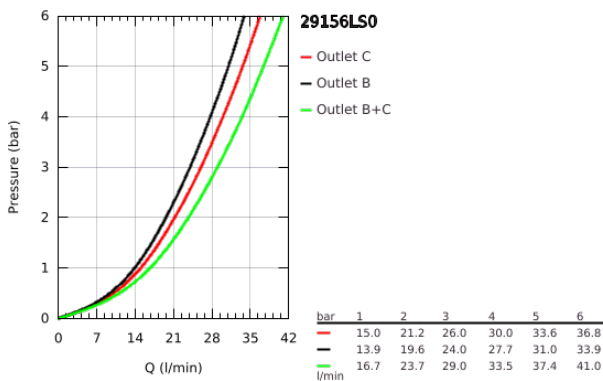

29 156 LS0 GROHTHERM SMARTCONTROL THERMOSTAT FOR CONCEALED INSTALLATION WITH 2 VALVES

PRODUKTA APRAKSTS

- Krāsa: moon white/chrome
- trim set for GROHE Rapido SmartBox 35 600/35 604
- metal wall escutcheon with GROHE FastFixation (covered escutcheon and shaft sealing, covered fixing), retroactively 6° adjustable
- GROHE LongLife finish
- GROHE SmartControl - control the shower with intuitive push/turn button
- exchangeable symbols
- GROHE TurboStat - compact cartridge with wax thermoelement
- GROHE ProGrip - with knurl structure
- GROHE SafeStop - safety button at 38°C
- GROHE SafeStop Plus - optional temperature limiter at 43°C or 46°C included
- built-in non return valves and dirt strainers
- multiple outlets can be run simultaneously
- cover plate in moon white acrylic glass
- without roughing-in set 35 600/35 604 (please order separately)
- flow performance: outlet B = 24 l/min outlet C = 26 l/min outlet B+C = 29 l/min