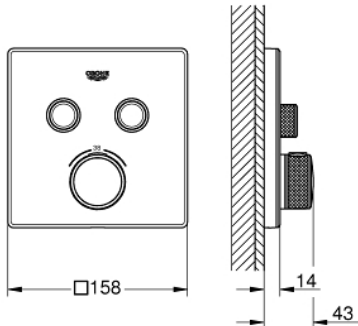

29 156 LS0 GROHTHERM SMARTCONTROL THERMOSTAT FOR CONCEALED INSTALLATION WITH 2 VALVES

PRODUKTA APRAKSTS

- Krāsa: moon white/chrome
- trim set for GROHE Rapido SmartBox 35 600/35 604
- metal wall escutcheon with GROHE FastFixation (covered escutcheon and shaft sealing, covered fixing), retroactively 6° adjustable
- GROHE LongLife finish
- GROHE SmartControl - control the shower with intuitive push/turn button
- exchangeable symbols
- GROHE TurboStat - compact cartridge with wax thermoelement
- GROHE ProGrip - with knurl structure
- GROHE SafeStop - safety button at 38°C
- GROHE SafeStop Plus - optional temperature limiter at 43°C or 46°C included
- built-in non return valves and dirt strainers
- multiple outlets can be run simultaneously
- cover plate in moon white acrylic glass
- without roughing-in set 35 600/35 604 (please order separately)
- flow performance: outlet B = 24 l/min outlet C = 26 l/min outlet B+C = 29 l/min