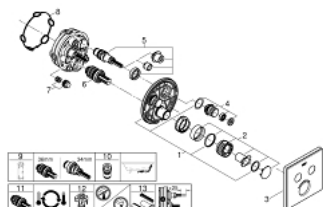

29 156 LS0 GROHTHERM SMARTCONTROL THERMOSTAT FOR CONCEALED INSTALLATION WITH 2 VALVES

REZERVES DAĻAS, septembris 2016 – tagad

- 1: Mounting plate (Rezerves daļas Nr. 48363000)
- 2: Temperature control handle (Rezerves daļas Nr. 49029000)
- 2.1: Cover cap (Rezerves daļas Nr. 1015030000)
- 2.2: handle adaptor (Rezerves daļas Nr. 1015059990)
- 3: Escutcheon (Rezerves daļas Nr. 49040LS0)
- 4: Push button (Rezerves daļas Nr. 48361000)
- 4.1: pushbutton (Rezerves daļas Nr. 14077000)
- 5: Cartridge (Rezerves daļas Nr. 48359000)
- 5.1: Spindle (Rezerves daļas Nr. 49088000)
- 6: Thermostatic compact cartridge 3/4" (Rezerves daļas Nr. 49028000)
- 7: Non-return valves (Rezerves daļas Nr. 47979000)
- 8: Seal (Rezerves daļas Nr. 48360000)
- 9: Socket spanner (Rezerves daļas Nr. 49059000)*
- 10: Backflow protection combination (DIN-EN1717) (Rezerves daļas Nr. 14055000)*
- 11: GROHE TurboStat cartridge 3/4" (Rezerves daļas Nr. 49003000)*
- 12: Service stops (Rezerves daļas Nr. 1405300M)*
- 13: Universal extension set single-lever mixers, 25 mm (Rezerves daļas Nr. 14048000)*

* Izvēles aksesuāri