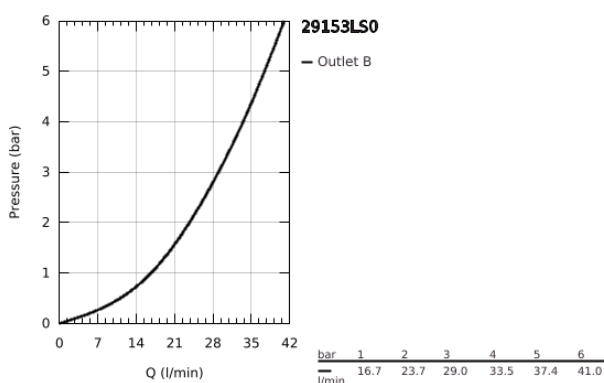

29 153 LS0 GROHTHERM SMARTCONTROL THERMOSTAT FOR CONCEALED INSTALLATION WITH ONE VALVE

PRODUKTA APRAKSTS

- Krāsa: moon white/chrome
- trim set for GROHE Rapido SmartBox 35 600/35 604
- metal wall escutcheon with GROHE FastFixation (covered escutcheon and shaft sealing, covered fixing), retroactively 6° adjustable
- GROHE LongLife finish
- GROHE SmartControl - control the shower with intuitive push/turn button
- exchangeable symbols
- GROHE TurboStat - compact cartridge with wax thermoelement
- GROHE ProGrip - with knurl structure
- GROHE SafeStop - safety button at 38°C
- GROHE SafeStop Plus - optional temperature limiter at 43°C or 46°C included
- built-in non return valves and dirt strainers
- cover plate in moon white acrylic glass
- without roughing-in-set
- flow performance: outlet A (to external shut-off) = 34 l/min outlet B/C = 29 l/min

29 153 LS0 GROHTHERM SMARTCONTROL THERMOSTAT FOR CONCEALED INSTALLATION WITH ONE VALVE

REZERVES DAĻAS, jūnijs 2018 – tagad

- 1: Mounting plate (Rezerves daļas Nr. 48362000)
- 2: Temperature control handle (Rezerves daļas Nr. 49029000)
- 2.1: Cover cap (Rezerves daļas Nr. 1015030000)
- 2.2: handle adaptor (Rezerves daļas Nr. 1015059990)
- 3: Escutcheon (Rezerves daļas Nr. 49038LS0)
- 4: Push button (Rezerves daļas Nr. 48361000)
- 4.1: pushbutton (Rezerves daļas Nr. 14077000)
- 5: Cartridge (Rezerves daļas Nr. 48359000)
- 5.1: Spindle (Rezerves daļas Nr. 49088000)
- 6: Thermostatic compact cartridge 3/4" (Rezerves daļas Nr. 49028000)
- 7: Non-return valve (Rezerves daļas Nr. 49085000)
- 8: Seal (Rezerves daļas Nr. 48360000)
- 9: Socket spanner (Rezerves daļas Nr. 49059000)*
- 10: GROHE TurboStat cartridge 3/4" (Rezerves daļas Nr. 49003000)*
- 11: Service stops (Rezerves daļas Nr. 1405300M)*
- 12: Universal extension set single-lever mixers, 25 mm (Rezerves daļas Nr. 14048000)*