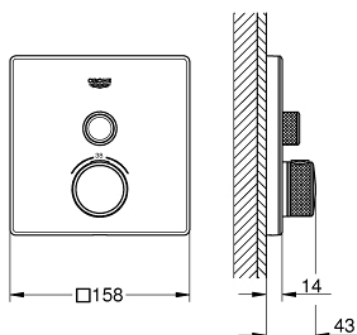

29 153 LS0 GROHTHERM SMARTCONTROL THERMOSTAT FOR CONCEALED INSTALLATION WITH ONE VALVE

PRODUKTA APRAKSTS

- Krāsa: moon white/chrome
- trim set for GROHE Rapido SmartBox 35 600/35 604
- metal wall escutcheon with GROHE FastFixation (covered escutcheon and shaft sealing, covered fixing), retroactively 6° adjustable
- GROHE LongLife finish
- GROHE SmartControl - control the shower with intuitive push/turn button
- exchangeable symbols
- GROHE TurboStat - compact cartridge with wax thermoelement
- GROHE ProGrip - with knurl structure
- GROHE SafeStop - safety button at 38°C
- GROHE SafeStop Plus - optional temperature limiter at 43°C or 46°C included
- built-in non return valves and dirt strainers
- cover plate in moon white acrylic glass
- without roughing-in-set
- flow performance: outlet A (to external shut-off) = 34 l/min outlet B/C = 29 l/min

29 153 LS0 GROHTHERM SMARTCONTROL THERMOSTAT FOR CONCEALED INSTALLATION WITH ONE VALVE

REZERVES DAĻAS, jūnijs 2018 – tagad

- 1: Mounting plate (Rezerves daļas Nr. 48362000)
- 2: Temperature control handle (Rezerves daļas Nr. 49029000)
- 2.1: Cover cap (Rezerves daļas Nr. 1015030000)
- 2.2: handle adaptor (Rezerves daļas Nr. 1015059990)
- 3: Escutcheon (Rezerves daļas Nr. 49038LS0)
- 4: Push button (Rezerves daļas Nr. 48361000)
- 4.1: pushbutton (Rezerves daļas Nr. 14077000)
- 5: Cartridge (Rezerves daļas Nr. 48359000)
- 5.1: Spindle (Rezerves daļas Nr. 49088000)
- 6: Thermostatic compact cartridge 3/4" (Rezerves daļas Nr. 49028000)
- 7: Non-return valve (Rezerves daļas Nr. 49085000)
- 8: Seal (Rezerves daļas Nr. 48360000)
- 9: Socket spanner (Rezerves daļas Nr. 49059000)*
- 10: GROHE TurboStat cartridge 3/4" (Rezerves daļas Nr. 49003000)*
- 11: Service stops (Rezerves daļas Nr. 1405300M)*
- 12: Universal extension set single-lever mixers, 25 mm (Rezerves daļas Nr. 14048000)*