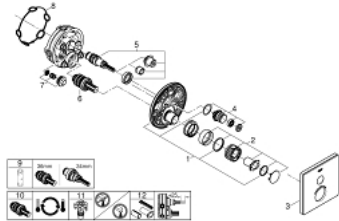

29 153 LS0 GROHTHERM SMARTCONTROL THERMOSTAT FOR CONCEALED INSTALLATION WITH ONE VALVE

PRODUKTA APRAKSTS

- Krāsa: moon white/chrome
- trim set for GROHE Rapido SmartBox 35 600/35 604
- metal wall escutcheon with GROHE FastFixation (covered escutcheon and shaft sealing, covered fixing), retroactively 6° adjustable
- GROHE LongLife finish
- GROHE SmartControl - control the shower with intuitive push/turn button
- exchangeable symbols
- GROHE TurboStat - compact cartridge with wax thermoelement
- GROHE ProGrip - with knurl structure
- GROHE SafeStop - safety button at 38°C
- GROHE SafeStop Plus - optional temperature limiter at 43°C or 46°C included
- built-in non return valves and dirt strainers
- cover plate in moon white acrylic glass
- without roughing-in-set
- flow performance: outlet A (to external shut-off) = 34 l/min outlet B/C = 29 l/min

29 153 LS0 GROHTHERM SMARTCONTROL THERMOSTAT FOR CONCEALED INSTALLATION WITH ONE VALVE

REZERVES DAĻAS, jūnijs 2018 – tagad

- 1: Mounting plate (Rezerves daļas Nr. 48362000)
- 2: Temperature control handle (Rezerves daļas Nr. 49029000)
- 2.1: Cover cap (Rezerves daļas Nr. 1015030000)
- 2.2: handle adaptor (Rezerves daļas Nr. 1015059990)
- 3: Escutcheon (Rezerves daļas Nr. 49038LS0)
- 4: Push button (Rezerves daļas Nr. 48361000)
- 4.1: pushbutton (Rezerves daļas Nr. 14077000)
- 5: Cartridge (Rezerves daļas Nr. 48359000)
- 5.1: Spindle (Rezerves daļas Nr. 49088000)
- 6: Thermostatic compact cartridge 3/4" (Rezerves daļas Nr. 49028000)
- 7: Non-return valve (Rezerves daļas Nr. 49085000)
- 8: Seal (Rezerves daļas Nr. 48360000)
- 9: Socket spanner (Rezerves daļas Nr. 49059000)*
- 10: GROHE TurboStat cartridge 3/4" (Rezerves daļas Nr. 49003000)*
- 11: Service stops (Rezerves daļas Nr. 1405300M)*
- 12: Universal extension set single-lever mixers, 25 mm (Rezerves daļas Nr. 14048000)*