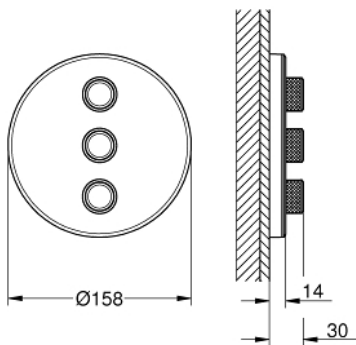

### PRODUKTA APRAKSTS

- Krāsa: moon white/chrome
- trim set for use with GROHE Rapido SmartBox 35 600/35 604/35 601
- metal wall escutcheon with GROHE FastFixation (covered escutcheon and shaft sealing, covered fixing), retroactively 6° adjustable
- 10 mm thin profile escutcheon
- GROHE LongLife finish
- GROHE SmartControl - control the shower with intuitive push/turn button
- exchangeable symbols
- GROHE ProGrip - with knurl structure
- multiple outlets can be run simultaneously
- cover plate in moon white acrylic glass
- without roughing-in set 35 600/35 604 (please order separately)
- flow performance: outlet D = 28 l/min outlet E = 28 l/min outlet A = 28 l/min outlet D+E+A = 65 l/min
- optional flow reducer for CALGreen compliance included

### REZERVES DAĻAS, septembris 2016 – tagad

1: Push button (Rezerves daļas Nr. 48361000)

1.1: pushbutton (Rezerves daļas Nr. 14077000)

2: Escutcheon (Rezerves daļas Nr. 48367LS0)

3: Mounting plate (Rezerves daļas Nr. 48365000)

4: Cartridge (Rezerves daļas Nr. 48359000)

4.1: Spindle (Rezerves daļas Nr. 49088000)

5: Seal (Rezerves daļas Nr. 48360000)

6: Universal extension set single-lever mixers, 25 mm (Rezerves daļas Nr. 14048000)\*