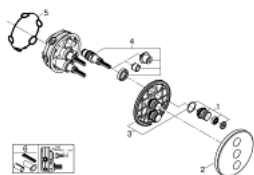

## 29 152 LS0 GROHTHERM SMARTCONTROL TRIPLE VOLUME CONTROL TRIM

### PRODUKTA APRAKSTS

- Krāsa: moon white/chrome
- trim set for use with GROHE Rapido SmartBox 35 600/35 604/35 601
- metal wall escutcheon with GROHE FastFixation (covered escutcheon and shaft sealing, covered fixing), retroactively 6° adjustable
- 10 mm thin profile escutcheon
- GROHE LongLife finish
- GROHE SmartControl - control the shower with intuitive push/turn button
- exchangeable symbols
- GROHE ProGrip - with knurl structure
- multiple outlets can be run simultaneously
- cover plate in moon white acrylic glass
- without roughing-in set 35 600/35 604 (please order separately)
- flow performance: outlet D = 28 l/min outlet E = 28 l/min outlet A = 28 l/min outlet D+E+A = 65 l/min
- optional flow reducer for CALGreen compliance included

### REZERVES DAĻAS, septembris 2016 – tagad

1: Push button (Rezerves daļas Nr. 48361000)

1.1: pushbutton (Rezerves daļas Nr. 14077000)

2: Escutcheon (Rezerves daļas Nr. 48367LS0)

3: Mounting plate (Rezerves daļas Nr. 48365000)

4: Cartridge (Rezerves daļas Nr. 48359000)

4.1: Spindle (Rezerves daļas Nr. 49088000)

5: Seal (Rezerves daļas Nr. 48360000)

6: Universal extension set single-lever mixers, 25 mm (Rezerves daļas Nr. 14048000)\*