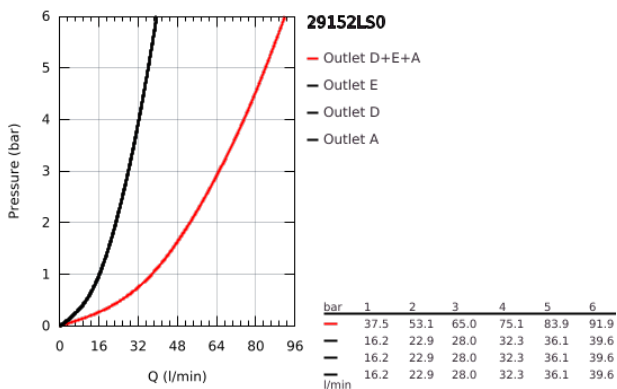

## 29 152 LS0 GROHTHERM SMARTCONTROL TRIPLE VOLUME CONTROL TRIM

### PRODUKTA APRAKSTS

- Krāsa: moon white/chrome
- trim set for use with GROHE Rapido SmartBox 35 600/35 604/35 601
- metal wall escutcheon with GROHE FastFixation (covered escutcheon and shaft sealing, covered fixing), retroactively 6° adjustable
- 10 mm thin profile escutcheon
- GROHE LongLife finish
- GROHE SmartControl - control the shower with intuitive push/turn button
- exchangeable symbols
- GROHE ProGrip - with knurl structure
- multiple outlets can be run simultaneously
- cover plate in moon white acrylic glass
- without roughing-in set 35 600/35 604 (please order separately)
- flow performance: outlet D = 28 l/min outlet E = 28 l/min outlet A = 28 l/min outlet D+E+A = 65 l/min
- optional flow reducer for CALGreen compliance included