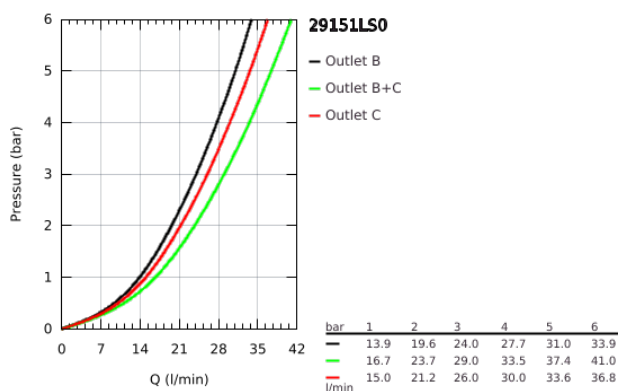

29 151 LS0 GROHTHERM SMARTCONTROL THERMOSTAT FOR CONCEALED INSTALLATION WITH 2 VALVES

PRODUKTA APRAKSTS

- Krāsa: moon white/chrome
- trim set for GROHE Rapido SmartBox 35 600/35 604
- metal wall escutcheon with GROHE FastFixation (covered escutcheon and shaft sealing, covered fixing), retroactively 6° adjustable
- GROHE LongLife finish
- GROHE SmartControl - control the shower with intuitive push/turn button
- exchangeable symbols
- GROHE TurboStat - compact cartridge with wax thermoelement
- GROHE ProGrip - with knurl structure
- GROHE SafeStop - safety button at 38°C
- GROHE SafeStop Plus - optional temperature limiter at 43°C or 46°C included
- built-in non return valves and dirt strainers
- multiple outlets can be run simultaneously
- cover plate in moon white acrylic glass
- without roughing-in set 35 600/35 604 (please order separately)
- flow performance: outlet B = 24 l/min outlet C = 26 l/min outlet B+C = 29 l/min