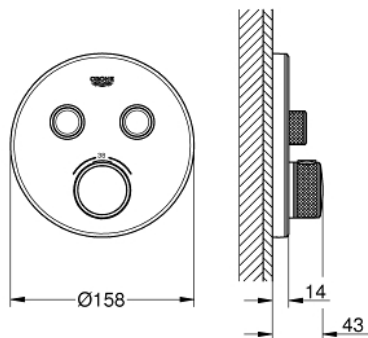

29 151 LS0 GROHTHERM SMARTCONTROL THERMOSTAT FOR CONCEALED INSTALLATION WITH 2 VALVES

PRODUKTA APRAKSTS

- Krāsa: moon white/chrome
- trim set for GROHE Rapido SmartBox 35 600/35 604
- metal wall escutcheon with GROHE FastFixation (covered escutcheon and shaft sealing, covered fixing), retroactively 6° adjustable
- GROHE LongLife finish
- GROHE SmartControl - control the shower with intuitive push/turn button
- exchangeable symbols
- GROHE TurboStat - compact cartridge with wax thermoelement
- GROHE ProGrip - with knurl structure
- GROHE SafeStop - safety button at 38°C
- GROHE SafeStop Plus - optional temperature limiter at 43°C or 46°C included
- built-in non return valves and dirt strainers
- multiple outlets can be run simultaneously
- cover plate in moon white acrylic glass
- without roughing-in set 35 600/35 604 (please order separately)
- flow performance: outlet B = 24 l/min outlet C = 26 l/min outlet B+C = 29 l/min