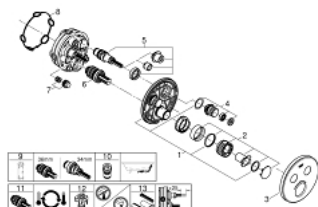

29 151 LS0 GROHTHERM SMARTCONTROL THERMOSTAT FOR CONCEALED INSTALLATION WITH 2 VALVES

REZERVES DAĻAS, jūlijs 2016 – tagad

- 1: Mounting plate (Rezerves daļas Nr. 48363000)
- 2: Temperature control handle (Rezerves daļas Nr. 49029000)
- 2.1: Cover cap (Rezerves daļas Nr. 1015030000)
- 2.2: handle adaptor (Rezerves daļas Nr. 1015059990)
- 3: Escutcheon (Rezerves daļas Nr. 49033LS0)
- 4: Push button (Rezerves daļas Nr. 48361000)
- 4.1: pushbutton (Rezerves daļas Nr. 14077000)
- 5: Cartridge (Rezerves daļas Nr. 48359000)
- 5.1: Spindle (Rezerves daļas Nr. 49088000)
- 6: Thermostatic compact cartridge 3/4" (Rezerves daļas Nr. 49028000)
- 7: Non-return valves (Rezerves daļas Nr. 47979000)
- 8: Seal (Rezerves daļas Nr. 48360000)
- 9: Socket spanner (Rezerves daļas Nr. 49059000)*
- 10: Backflow protection combination (DIN-EN1717) (Rezerves daļas Nr. 14055000)*
- 11: GROHE TurboStat cartridge 3/4" (Rezerves daļas Nr. 49003000)*
- 12: Service stops (Rezerves daļas Nr. 1405300M)*
- 13: Universal extension set single-lever mixers, 25 mm (Rezerves daļas Nr. 14048000)*

* Izvēles aksesuāri