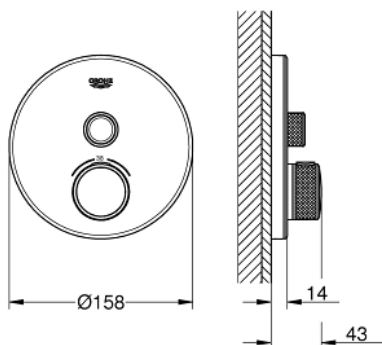

29 150 LS0 GROHTHERM SMARTCONTROL THERMOSTAT FOR CONCEALED INSTALLATION WITH ONE VALVE

PRODUKTA APRAKSTS

- Krāsa: moon white/chrome
- trim set for GROHE Rapido SmartBox 35 600/35 604
- metal wall escutcheon with GROHE FastFixation (covered escutcheon and shaft sealing, covered fixing), retroactively 6° adjustable
- GROHE LongLife finish
- GROHE SmartControl - control the shower with intuitive push/turn button
- exchangeable symbols
- GROHE TurboStat - compact cartridge with wax thermoelement
- GROHE ProGrip - with knurl structure
- GROHE SafeStop - safety button at 38°C
- GROHE SafeStop Plus - optional temperature limiter at 43°C or 46°C included
- built-in non return valves and dirt strainers
- cover plate in moon white acrylic glass
- without roughing-in-set
- flow performance: outlet A (to external shut-off) = 34 l/min outlet B/C = 29 l/min

29 150 LS0 GROHTHERM SMARTCONTROL THERMOSTAT FOR CONCEALED INSTALLATION WITH ONE VALVE

REZERVES DAĻAS, jūnijs 2018 – tagad

- 1: Mounting plate (Rezerves daļas Nr. 48362000)
- 2: Temperature control handle (Rezerves daļas Nr. 49029000)
- 2.1: Cover cap (Rezerves daļas Nr. 1015030000)
- 2.2: handle adaptor (Rezerves daļas Nr. 1015059990)
- 3: Escutcheon (Rezerves daļas Nr. 49031LS0)
- 4: Push button (Rezerves daļas Nr. 48361000)
- 4.1: pushbutton (Rezerves daļas Nr. 14077000)
- 5: Cartridge (Rezerves daļas Nr. 48359000)
- 5.1: Spindle (Rezerves daļas Nr. 49088000)
- 6: Thermostatic compact cartridge 3/4" (Rezerves daļas Nr. 49028000)
- 7: Non-return valve (Rezerves daļas Nr. 49085000)
- 8: Seal (Rezerves daļas Nr. 48360000)
- 9: Socket spanner (Rezerves daļas Nr. 49059000)*
- 10: GROHE TurboStat cartridge 3/4" (Rezerves daļas Nr. 49003000)*
- 11: Service stops (Rezerves daļas Nr. 1405300M)*
- 12: Universal extension set single-lever mixers, 25 mm (Rezerves daļas Nr. 14048000)*