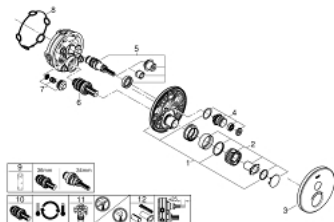

29 150 LS0 GROHTHERM SMARTCONTROL THERMOSTAT FOR CONCEALED INSTALLATION WITH ONE VALVE

PRODUKTA APRAKSTS

- Krāsa: moon white/chrome
- trim set for GROHE Rapido SmartBox 35 600/35 604
- metal wall escutcheon with GROHE FastFixation (covered escutcheon and shaft sealing, covered fixing), retroactively 6° adjustable
- GROHE LongLife finish
- GROHE SmartControl - control the shower with intuitive push/turn button
- exchangeable symbols
- GROHE TurboStat - compact cartridge with wax thermoelement
- GROHE ProGrip - with knurl structure
- GROHE SafeStop - safety button at 38°C
- GROHE SafeStop Plus - optional temperature limiter at 43°C or 46°C included
- built-in non return valves and dirt strainers
- cover plate in moon white acrylic glass
- without roughing-in-set
- flow performance: outlet A (to external shut-off) = 34 l/min outlet B/C = 29 l/min

29 150 LS0 GROHTHERM SMARTCONTROL THERMOSTAT FOR CONCEALED INSTALLATION WITH ONE VALVE

REZERVES DAĻAS, jūnijs 2018 – tagad

- 1: Mounting plate (Rezerves daļas Nr. 48362000)
- 2: Temperature control handle (Rezerves daļas Nr. 49029000)
- 2.1: Cover cap (Rezerves daļas Nr. 1015030000)
- 2.2: handle adaptor (Rezerves daļas Nr. 1015059990)
- 3: Escutcheon (Rezerves daļas Nr. 49031LS0)
- 4: Push button (Rezerves daļas Nr. 48361000)
- 4.1: pushbutton (Rezerves daļas Nr. 14077000)
- 5: Cartridge (Rezerves daļas Nr. 48359000)
- 5.1: Spindle (Rezerves daļas Nr. 49088000)
- 6: Thermostatic compact cartridge 3/4" (Rezerves daļas Nr. 49028000)
- 7: Non-return valve (Rezerves daļas Nr. 49085000)
- 8: Seal (Rezerves daļas Nr. 48360000)
- 9: Socket spanner (Rezerves daļas Nr. 49059000)*
- 10: GROHE TurboStat cartridge 3/4" (Rezerves daļas Nr. 49003000)*
- 11: Service stops (Rezerves daļas Nr. 1405300M)*
- 12: Universal extension set single-lever mixers, 25 mm (Rezerves daļas Nr. 14048000)*