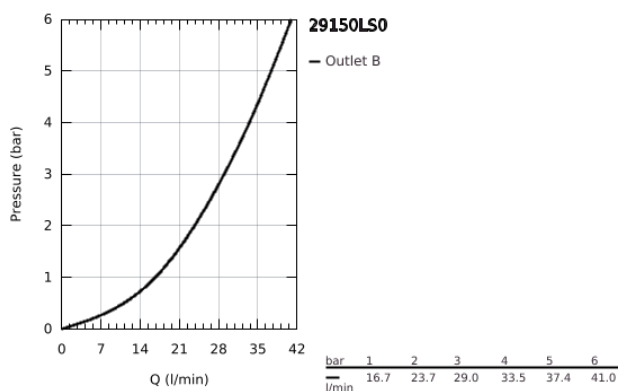

29 150 LS0 GROHTHERM SMARTCONTROL THERMOSTAT FOR CONCEALED INSTALLATION WITH ONE VALVE

PRODUKTA APRAKSTS

- Krāsa: moon white/chrome
- trim set for GROHE Rapido SmartBox 35 600/35 604
- metal wall escutcheon with GROHE FastFixation (covered escutcheon and shaft sealing, covered fixing), retroactively 6° adjustable
- GROHE LongLife finish
- GROHE SmartControl - control the shower with intuitive push/turn button
- exchangeable symbols
- GROHE TurboStat - compact cartridge with wax thermoelement
- GROHE ProGrip - with knurl structure
- GROHE SafeStop - safety button at 38°C
- GROHE SafeStop Plus - optional temperature limiter at 43°C or 46°C included
- built-in non return valves and dirt strainers
- cover plate in moon white acrylic glass
- without roughing-in-set
- flow performance: outlet A (to external shut-off) = 34 l/min outlet B/C = 29 l/min

29 150 LS0 GROHTHERM SMARTCONTROL THERMOSTAT FOR CONCEALED INSTALLATION WITH ONE VALVE

REZERVES DAĻAS, jūnijs 2018 – tagad

- 1: Mounting plate (Rezerves daļas Nr. 48362000)
- 2: Temperature control handle (Rezerves daļas Nr. 49029000)
- 2.1: Cover cap (Rezerves daļas Nr. 1015030000)
- 2.2: handle adaptor (Rezerves daļas Nr. 1015059990)
- 3: Escutcheon (Rezerves daļas Nr. 49031LS0)
- 4: Push button (Rezerves daļas Nr. 48361000)
- 4.1: pushbutton (Rezerves daļas Nr. 14077000)
- 5: Cartridge (Rezerves daļas Nr. 48359000)
- 5.1: Spindle (Rezerves daļas Nr. 49088000)
- 6: Thermostatic compact cartridge 3/4" (Rezerves daļas Nr. 49028000)
- 7: Non-return valve (Rezerves daļas Nr. 49085000)
- 8: Seal (Rezerves daļas Nr. 48360000)
- 9: Socket spanner (Rezerves daļas Nr. 49059000)*
- 10: GROHE TurboStat cartridge 3/4" (Rezerves daļas Nr. 49003000)*
- 11: Service stops (Rezerves daļas Nr. 1405300M)*
- 12: Universal extension set single-lever mixers, 25 mm (Rezerves daļas Nr. 14048000)*