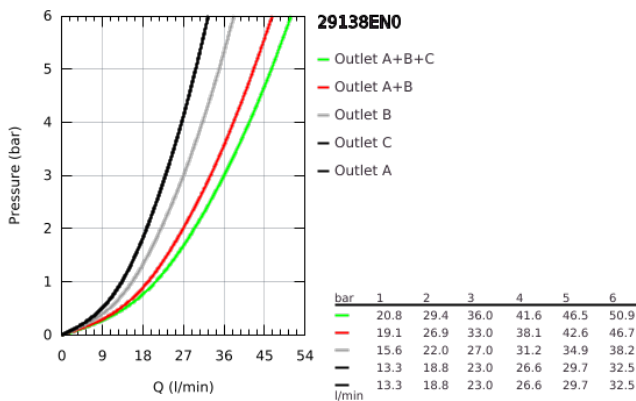

29 138 EN0 GROHTHERM SMARTCONTROL THERMOSTAT FOR CONCEALED INSTALLATION WITH 3 VALVES

PRODUKTA APRAKSTS

- Krāsa: brushed nickel
- trim set for use with rough-in set GROHE Rapido SmartBox 35 601 000
- metal wall escutcheon with GROHE FastFixation (covered escutcheon and shaft sealing, covered fixing), retroactively 6° adjustable
- 10 mm thin profile escutcheon
- GROHE LongLife finish
- GROHE SmartControl - control the shower with intuitive push/turn button
- exchangeable symbols
- GROHE TurboStat - compact cartridge with wax thermoelement
- GROHE SafeStop - safety button at 100°F/38°C
- GROHE SafeStop Plus - temperature limiter at 115° F/46° C
- built-in non return valves and dirt strainers
- multiple outlets can be run simultaneously
- without roughing-in-set
- flow performance 9.5 gpm / 1.8 gpm
- optional flow reducer for CALGreen compliance included

29 138 EN0 GROHTHERM SMARTCONTROL THERMOSTAT FOR CONCEALED INSTALLATION WITH 3 VALVES

REZERVES DAĻAS, septembris 2016 – tagad

- 1: Mounting plate (Rezerves daļas Nr. 48362000)
- 2: Temperature control handle (Rezerves daļas Nr. 49029EN0)
- 3: Escutcheon (Rezerves daļas Nr. 49048EN0)
- 4: Push button (Rezerves daļas Nr. 48361BE0)
- 5: Cartridge (Rezerves daļas Nr. 48359000)
- 5.1: Spindle (Rezerves daļas Nr. 49088000)
- 6: Thermostatic compact cartridge 3/4" (Rezerves daļas Nr. 49028000)
- 7: Non-return valves (Rezerves daļas Nr. 47979000)
- 8: Seal (Rezerves daļas Nr. 48360000)
- 9: Socket spanner (Rezerves daļas Nr. 49059000)*
- 10: GROHE TurboStat cartridge 3/4" (Rezerves daļas Nr. 49003000)*
- 11: Service stops (Rezerves daļas Nr. 1405300M)*
- 12: Universal extension set single-lever mixers, 25 mm (Rezerves daļas Nr. 14048000)*