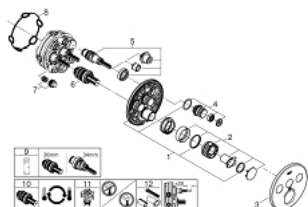

29 138 EN0 GROHTHERM SMARTCONTROL THERMOSTAT FOR CONCEALED INSTALLATION WITH 3 VALVES

PRODUKTA APRAKSTS

- Krāsa: brushed nickel
- trim set for use with rough-in set GROHE Rapido SmartBox 35 601 000
- metal wall escutcheon with GROHE FastFixation (covered escutcheon and shaft sealing, covered fixing), retroactively 6° adjustable
- 10 mm thin profile escutcheon
- GROHE LongLife finish
- GROHE SmartControl - control the shower with intuitive push/turn button
- exchangeable symbols
- GROHE TurboStat - compact cartridge with wax thermoelement
- GROHE SafeStop - safety button at 100°F/38°C
- GROHE SafeStop Plus - temperature limiter at 115° F/46° C
- built-in non return valves and dirt strainers
- multiple outlets can be run simultaneously
- without roughing-in-set
- flow performance 9.5 gpm / 1.8 gpm
- optional flow reducer for CALGreen compliance included

29 138 EN0 GROHTHERM SMARTCONTROL THERMOSTAT FOR CONCEALED INSTALLATION WITH 3 VALVES

REZERVES DAĻAS, septembris 2016 – tagad

- 1: Mounting plate (Rezerves daļas Nr. 48362000)
- 2: Temperature control handle (Rezerves daļas Nr. 49029EN0)
- 3: Escutcheon (Rezerves daļas Nr. 49048EN0)
- 4: Push button (Rezerves daļas Nr. 48361BE0)
- 5: Cartridge (Rezerves daļas Nr. 48359000)
- 5.1: Spindle (Rezerves daļas Nr. 49088000)
- 6: Thermostatic compact cartridge 3/4" (Rezerves daļas Nr. 49028000)
- 7: Non-return valves (Rezerves daļas Nr. 47979000)
- 8: Seal (Rezerves daļas Nr. 48360000)
- 9: Socket spanner (Rezerves daļas Nr. 49059000)*
- 10: GROHE TurboStat cartridge 3/4" (Rezerves daļas Nr. 49003000)*
- 11: Service stops (Rezerves daļas Nr. 1405300M)*
- 12: Universal extension set single-lever mixers, 25 mm (Rezerves daļas Nr. 14048000)*