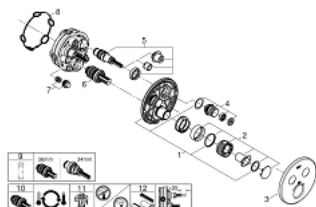

29 137 EN0 GROHTHERM SMARTCONTROL THERMOSTAT FOR CONCEALED INSTALLATION WITH 2 VALVES

PRODUKTA APRAKSTS

- Krāsa: brushed nickel
- trim set for use with rough-in set GROHE Rapido SmartBox 35 601 000
- metal wall escutcheon with GROHE FastFixation (covered escutcheon and shaft sealing, covered fixing), retroactively 6° adjustable
- 10 mm thin profile escutcheon
- GROHE LongLife finish
- GROHE SmartControl - control the shower with intuitive push/turn button
- exchangeable symbols
- GROHE TurboStat - compact cartridge with wax thermoelement
- GROHE SafeStop - safety button at 100°F/38°C
- GROHE SafeStop Plus - temperature limiter at 115° F/46° C
- built-in non return valves and dirt strainers
- multiple outlets can be run simultaneously
- without roughing-in-set
- flow performance 8 gpm / 1.8 gpm
- optional flow reducer for CALGreen compliance included

29 137 EN0 GROHTHERM SMARTCONTROL THERMOSTAT FOR CONCEALED INSTALLATION WITH 2 VALVES

REZERVES DAĻAS, septembris 2016 – tagad

- 1: Mounting plate (Rezerves daļas Nr. 48363000)
- 2: Temperature control handle (Rezerves daļas Nr. 49029EN0)
- 3: Escutcheon (Rezerves daļas Nr. 49046EN0)
- 4: Push button (Rezerves daļas Nr. 48361BE0)
- 5: Cartridge (Rezerves daļas Nr. 48359000)
- 5.1: Spindle (Rezerves daļas Nr. 49088000)
- 6: Thermostatic compact cartridge 3/4" (Rezerves daļas Nr. 49028000)
- 7: Non-return valves (Rezerves daļas Nr. 47979000)
- 8: Seal (Rezerves daļas Nr. 48360000)
- 9: Socket spanner (Rezerves daļas Nr. 49059000)*
- 10: GROHE TurboStat cartridge 3/4" (Rezerves daļas Nr. 49003000)*
- 11: Service stops (Rezerves daļas Nr. 1405300M)*
- 12: Universal extension set single-lever mixers, 25 mm (Rezerves daļas Nr. 14048000)*