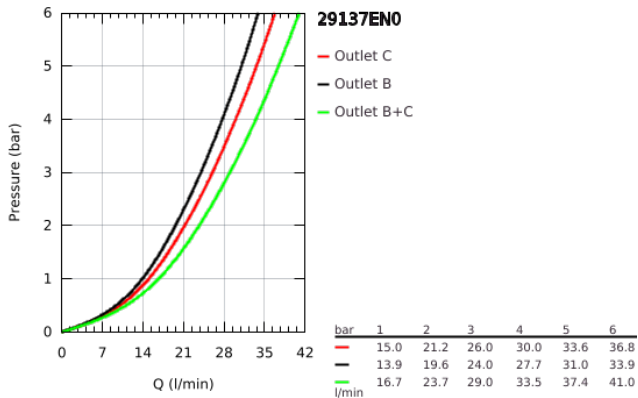

29 137 EN0 GROHTHERM SMARTCONTROL THERMOSTAT FOR CONCEALED INSTALLATION WITH 2 VALVES

PRODUKTA APRAKSTS

- Krāsa: brushed nickel
- trim set for use with rough-in set GROHE Rapido SmartBox 35 601 000
- metal wall escutcheon with GROHE FastFixation (covered escutcheon and shaft sealing, covered fixing), retroactively 6° adjustable
- 10 mm thin profile escutcheon
- GROHE LongLife finish
- GROHE SmartControl - control the shower with intuitive push/turn button
- exchangeable symbols
- GROHE TurboStat - compact cartridge with wax thermoelement
- GROHE SafeStop - safety button at 100°F/38°C
- GROHE SafeStop Plus - temperature limiter at 115° F/46° C
- built-in non return valves and dirt strainers
- multiple outlets can be run simultaneously
- without roughing-in-set
- flow performance 8 gpm / 1.8 gpm
- optional flow reducer for CALGreen compliance included

29 137 EN0 GROHTHERM SMARTCONTROL THERMOSTAT FOR CONCEALED INSTALLATION WITH 2 VALVES

REZERVES DAĻAS, septembris 2016 – tagad

- 1: Mounting plate (Rezerves daļas Nr. 48363000)
- 2: Temperature control handle (Rezerves daļas Nr. 49029EN0)
- 3: Escutcheon (Rezerves daļas Nr. 49046EN0)
- 4: Push button (Rezerves daļas Nr. 48361BE0)
- 5: Cartridge (Rezerves daļas Nr. 48359000)
- 5.1: Spindle (Rezerves daļas Nr. 49088000)
- 6: Thermostatic compact cartridge 3/4" (Rezerves daļas Nr. 49028000)
- 7: Non-return valves (Rezerves daļas Nr. 47979000)
- 8: Seal (Rezerves daļas Nr. 48360000)
- 9: Socket spanner (Rezerves daļas Nr. 49059000)*
- 10: GROHE TurboStat cartridge 3/4" (Rezerves daļas Nr. 49003000)*
- 11: Service stops (Rezerves daļas Nr. 1405300M)*
- 12: Universal extension set single-lever mixers, 25 mm (Rezerves daļas Nr. 14048000)*