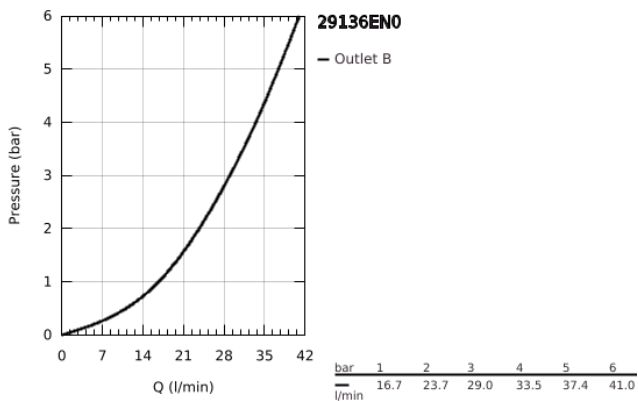

29 136 EN0 GROHTHERM SMARTCONTROL THERMOSTAT FOR CONCEALED INSTALLATION WITH ONE VALVE

PRODUKTA APRAKSTS

- Krāsa: brushed nickel
- trim set for use with rough-in set GROHE Rapido SmartBox 35 601 000
- metal wall escutcheon with GROHE FastFixation (covered escutcheon and shaft sealing, covered fixing), retroactively 6° adjustable
- 10 mm thin profile escutcheon
- GROHE LongLife finish
- GROHE SmartControl - control the shower with intuitive push/turn button
- exchangeable symbols
- GROHE TurboStat - compact cartridge with wax thermoelement
- GROHE SafeStop - safety button at 100°F/38°C
- GROHE SafeStop Plus - temperature limiter at 115° F/46° C
- built-in non return valves and dirt strainers
- without roughing-in-set
- flow performance 7.5 gpm
- optional flow reducer for CALGreen compliance included

29 136 EN0 GROHTHERM SMARTCONTROL THERMOSTAT FOR CONCEALED INSTALLATION WITH ONE VALVE

REZERVES DAĻAS, jūnijs 2018 – tagad

- 1: Mounting plate (Rezerves daļas Nr. 48362000)
- 2: Temperature control handle (Rezerves daļas Nr. 49029EN0)
- 3: Escutcheon (Rezerves daļas Nr. 49044EN0)
- 4: Push button (Rezerves daļas Nr. 48361BE0)
- 5: Cartridge (Rezerves daļas Nr. 48359000)
- 5.1: Spindle (Rezerves daļas Nr. 49088000)
- 6: Thermostatic compact cartridge 3/4" (Rezerves daļas Nr. 49028000)
- 7: Non-return valve (Rezerves daļas Nr. 49085000)
- 8: Seal (Rezerves daļas Nr. 48360000)
- 9: Socket spanner (Rezerves daļas Nr. 49059000)*
- 10: GROHE TurboStat cartridge 3/4" (Rezerves daļas Nr. 49003000)*
- 11: Service stops (Rezerves daļas Nr. 1405300M)*
- 12: Universal extension set single-lever mixers, 25 mm (Rezerves daļas Nr. 14048000)*