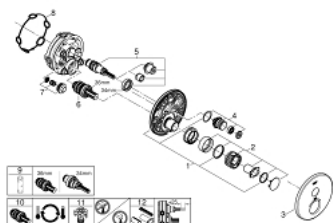

29 136 EN0 GROHTHERM SMARTCONTROL THERMOSTAT FOR CONCEALED INSTALLATION WITH ONE VALVE

PRODUKTA APRAKSTS

- Krāsa: brushed nickel
- trim set for use with rough-in set GROHE Rapido SmartBox 35 601 000
- metal wall escutcheon with GROHE FastFixation (covered escutcheon and shaft sealing, covered fixing), retroactively 6° adjustable
- 10 mm thin profile escutcheon
- GROHE LongLife finish
- GROHE SmartControl - control the shower with intuitive push/turn button
- exchangeable symbols
- GROHE TurboStat - compact cartridge with wax thermoelement
- GROHE SafeStop - safety button at 100°F/38°C
- GROHE SafeStop Plus - temperature limiter at 115° F/46° C
- built-in non return valves and dirt strainers
- without roughing-in-set
- flow performance 7.5 gpm
- optional flow reducer for CALGreen compliance included

29 136 EN0 GROHTHERM SMARTCONTROL THERMOSTAT FOR CONCEALED INSTALLATION WITH ONE VALVE

REZERVES DAĻAS, jūnijs 2018 – tagad

- 1: Mounting plate (Rezerves daļas Nr. 48362000)
- 2: Temperature control handle (Rezerves daļas Nr. 49029EN0)
- 3: Escutcheon (Rezerves daļas Nr. 49044EN0)
- 4: Push button (Rezerves daļas Nr. 48361BE0)
- 5: Cartridge (Rezerves daļas Nr. 48359000)
- 5.1: Spindle (Rezerves daļas Nr. 49088000)
- 6: Thermostatic compact cartridge 3/4" (Rezerves daļas Nr. 49028000)
- 7: Non-return valve (Rezerves daļas Nr. 49085000)
- 8: Seal (Rezerves daļas Nr. 48360000)
- 9: Socket spanner (Rezerves daļas Nr. 49059000)*
- 10: GROHE TurboStat cartridge 3/4" (Rezerves daļas Nr. 49003000)*
- 11: Service stops (Rezerves daļas Nr. 1405300M)*
- 12: Universal extension set single-lever mixers, 25 mm (Rezerves daļas Nr. 14048000)*