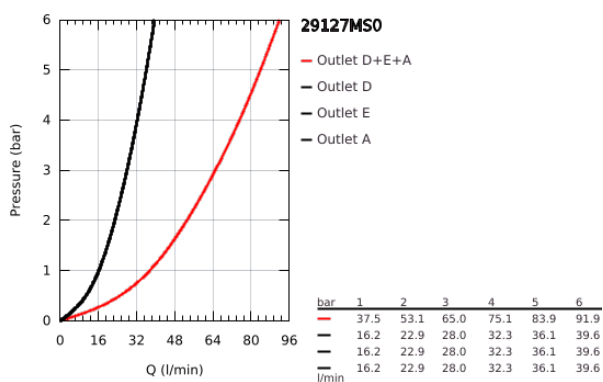

29 127 MS0 GROHTHERM SMARTCONTROL TRIPLE VOLUME CONTROL TRIM

PRODUKTA APRAKSTS

- Krāsa: satin steel
- trim set for GROHE Rapido SmartBox 35 600/35 604
- metal wall escutcheon with GROHE FastFixation (covered escutcheon and shaft sealing, covered fixing), retroactively 6° adjustable
- GROHE LongLife finish
- GROHE SmartControl - control the shower with intuitive push/turn button
- exchangeable symbols
- GROHE TurboStat - compact cartridge with wax thermoelement
- GROHE SafeStop - safety button at 38°C
- GROHE SafeStop Plus - optional temperature limiter at 43°C or 46°C included
- built-in non return valves and dirt strainers
- multiple outlets can be run simultaneously
- without roughing-in set 35 600/35 604 (please order separately)
- flow performance: outlet A = 23 l/min outlet B = 27 l/min outlet C = 23 l/min outlet A + B = 33 l/min outlet A + B + C = 36 l/min

29 127 MS0 GROHTHERM SMARTCONTROL TRIPLE VOLUME CONTROL TRIM

REZERVES DAĻAS, novembris 2022 – tagad

- 1: Push button (Rezerves daļas Nr. 48361MS0)
- 2: escutcheon (Rezerves daļas Nr. 48368MS0)
- 3: Mounting plate (Rezerves daļas Nr. 48365000)
- 4: Cartridge (Rezerves daļas Nr. 48359000)
- 4.1: Spindle (Rezerves daļas Nr. 49088000)
- 5: Seal (Rezerves daļas Nr. 48360000)
- 6: Universal extension set single-lever mixers, 25 mm (Rezerves daļas Nr. 14048000)*