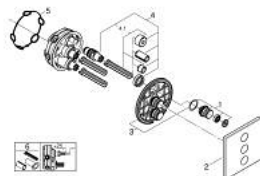

29 127 MS0 GROHTHERM SMARTCONTROL TRIPLE VOLUME CONTROL TRIM

PRODUKTA APRAKSTS

- Krāsa: satin steel
- trim set for GROHE Rapido SmartBox 35 600/35 604
- metal wall escutcheon with GROHE FastFixation (covered escutcheon and shaft sealing, covered fixing), retroactively 6° adjustable
- GROHE LongLife finish
- GROHE SmartControl - control the shower with intuitive push/turn button
- exchangeable symbols
- GROHE TurboStat - compact cartridge with wax thermoelement
- GROHE SafeStop - safety button at 38°C
- GROHE SafeStop Plus - optional temperature limiter at 43°C or 46°C included
- built-in non return valves and dirt strainers
- multiple outlets can be run simultaneously
- without roughing-in set 35 600/35 604 (please order separately)
- flow performance: outlet A = 23 l/min outlet B = 27 l/min outlet C = 23 l/min outlet A + B = 33 l/min outlet A + B + C = 36 l/min

29 127 MS0 GROHTHERM SMARTCONTROL TRIPLE VOLUME CONTROL TRIM

REZERVES DAĻAS, novembris 2022 – tagad

- 1: Push button (Rezerves daļas Nr. 48361MS0)
- 2: escutcheon (Rezerves daļas Nr. 48368MS0)
- 3: Mounting plate (Rezerves daļas Nr. 48365000)
- 4: Cartridge (Rezerves daļas Nr. 48359000)
- 4.1: Spindle (Rezerves daļas Nr. 49088000)
- 5: Seal (Rezerves daļas Nr. 48360000)
- 6: Universal extension set single-lever mixers, 25 mm (Rezerves daļas Nr. 14048000)*