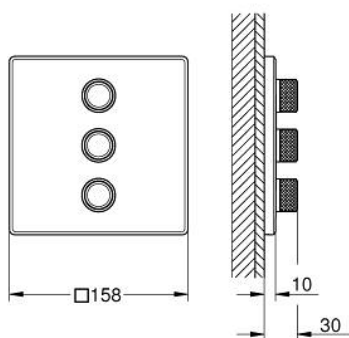

29 127 MS0 GROHTHERM SMARTCONTROL TRIPLE VOLUME CONTROL TRIM

PRODUKTA APRAKSTS

- Krāsa: satin steel
- trim set for GROHE Rapido SmartBox 35 600/35 604
- metal wall escutcheon with GROHE FastFixation (covered escutcheon and shaft sealing, covered fixing), retroactively 6° adjustable
- GROHE LongLife finish
- GROHE SmartControl - control the shower with intuitive push/turn button
- exchangeable symbols
- GROHE TurboStat - compact cartridge with wax thermoelement
- GROHE SafeStop - safety button at 38°C
- GROHE SafeStop Plus - optional temperature limiter at 43°C or 46°C included
- built-in non return valves and dirt strainers
- multiple outlets can be run simultaneously
- without roughing-in set 35 600/35 604 (please order separately)
- flow performance: outlet A = 23 l/min outlet B = 27 l/min outlet C = 23 l/min outlet A + B = 33 l/min outlet A + B + C = 36 l/min

29 127 MS0 GROHTHERM SMARTCONTROL TRIPLE VOLUME CONTROL TRIM

REZERVES DAĻAS, novembris 2022 – tagad

- 1: Push button (Rezerves daļas Nr. 48361MS0)
- 2: escutcheon (Rezerves daļas Nr. 48368MS0)
- 3: Mounting plate (Rezerves daļas Nr. 48365000)
- 4: Cartridge (Rezerves daļas Nr. 48359000)
- 4.1: Spindle (Rezerves daļas Nr. 49088000)
- 5: Seal (Rezerves daļas Nr. 48360000)
- 6: Universal extension set single-lever mixers, 25 mm (Rezerves daļas Nr. 14048000)*