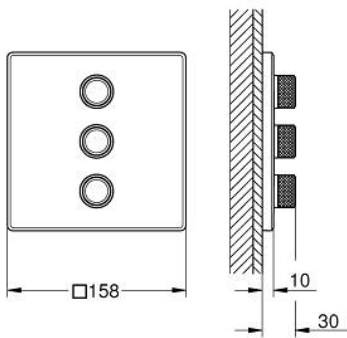

29 127 MG0 GROHTHERM SMARTCONTROL TRIPLE VOLUME CONTROL TRIM

PRODUKTA APRAKSTS

- Krāsa: satin graphite
- trim set for GROHE Rapido SmartBox 35 600/35 604
- metal wall escutcheon with GROHE FastFixation (covered escutcheon and shaft sealing, covered fixing), retroactively 6° adjustable
- GROHE LongLife finish
- GROHE SmartControl - control the shower with intuitive push/turn button
- exchangeable symbols
- GROHE TurboStat - compact cartridge with wax thermoelement
- GROHE SafeStop - safety button at 38°C
- GROHE SafeStop Plus - optional temperature limiter at 43°C or 46°C included
- built-in non return valves and dirt strainers
- multiple outlets can be run simultaneously
- without roughing-in set 35 600/35 604 (please order separately)
- flow performance: outlet A = 23 l/min outlet B = 27 l/min outlet C = 23 l/min outlet A + B = 33 l/min outlet A + B + C = 36 l/min

29 127 MG0 GROHTHERM SMARTCONTROL TRIPLE VOLUME CONTROL TRIM

REZERVES DAĻAS, oktobris 2022 – tagad

- 1: Push button (Rezerves daļas Nr. 48361MG0)
- 2: escutcheon (Rezerves daļas Nr. 48368MG0)
- 3: Mounting plate (Rezerves daļas Nr. 48365000)
- 4: Cartridge (Rezerves daļas Nr. 48359000)
- 4.1: Spindle (Rezerves daļas Nr. 49088000)
- 5: Seal (Rezerves daļas Nr. 48360000)
- 6: Universal extension set single-lever mixers, 25 mm (Rezerves daļas Nr. 14048000)*