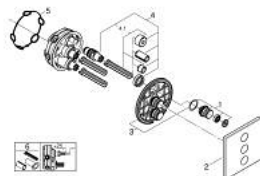

29 127 MG0 GROHTHERM SMARTCONTROL TRIPLE VOLUME CONTROL TRIM

PRODUKTA APRAKSTS

- Krāsa: satin graphite
- trim set for GROHE Rapido SmartBox 35 600/35 604
- metal wall escutcheon with GROHE FastFixation (covered escutcheon and shaft sealing, covered fixing), retroactively 6° adjustable
- GROHE LongLife finish
- GROHE SmartControl - control the shower with intuitive push/turn button
- exchangeable symbols
- GROHE TurboStat - compact cartridge with wax thermoelement
- GROHE SafeStop - safety button at 38°C
- GROHE SafeStop Plus - optional temperature limiter at 43°C or 46°C included
- built-in non return valves and dirt strainers
- multiple outlets can be run simultaneously
- without roughing-in set 35 600/35 604 (please order separately)
- flow performance: outlet A = 23 l/min outlet B = 27 l/min outlet C = 23 l/min outlet A + B = 33 l/min outlet A + B + C = 36 l/min

29 127 MG0 GROHTHERM SMARTCONTROL TRIPLE VOLUME CONTROL TRIM

REZERVES DAĻAS, oktobris 2022 – tagad

- 1: Push button (Rezerves daļas Nr. 48361MG0)
- 2: escutcheon (Rezerves daļas Nr. 48368MG0)
- 3: Mounting plate (Rezerves daļas Nr. 48365000)
- 4: Cartridge (Rezerves daļas Nr. 48359000)
- 4.1: Spindle (Rezerves daļas Nr. 49088000)
- 5: Seal (Rezerves daļas Nr. 48360000)
- 6: Universal extension set single-lever mixers, 25 mm (Rezerves daļas Nr. 14048000)*