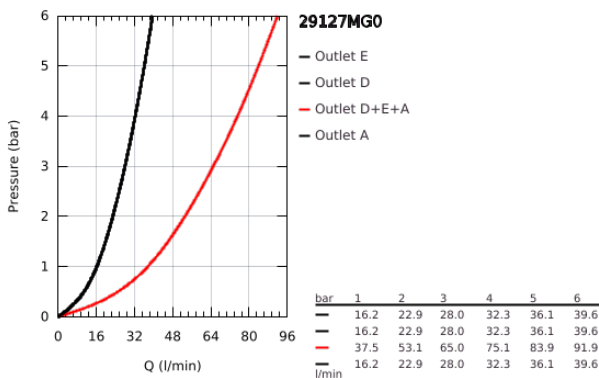

29 127 MG0 GROHTHERM SMARTCONTROL TRIPLE VOLUME CONTROL TRIM

PRODUKTA APRAKSTS

- Krāsa: satin graphite
- trim set for GROHE Rapido SmartBox 35 600/35 604
- metal wall escutcheon with GROHE FastFixation (covered escutcheon and shaft sealing, covered fixing), retroactively 6° adjustable
- GROHE LongLife finish
- GROHE SmartControl - control the shower with intuitive push/turn button
- exchangeable symbols
- GROHE TurboStat - compact cartridge with wax thermoelement
- GROHE SafeStop - safety button at 38°C
- GROHE SafeStop Plus - optional temperature limiter at 43°C or 46°C included
- built-in non return valves and dirt strainers
- multiple outlets can be run simultaneously
- without roughing-in set 35 600/35 604 (please order separately)
- flow performance: outlet A = 23 l/min outlet B = 27 l/min outlet C = 23 l/min outlet A + B = 33 l/min outlet A + B + C = 36 l/min

29 127 MG0 GROHTHERM SMARTCONTROL TRIPLE VOLUME CONTROL TRIM

REZERVES DAĻAS, oktobris 2022 – tagad

- 1: Push button (Rezerves daļas Nr. 48361MG0)
- 2: escutcheon (Rezerves daļas Nr. 48368MG0)
- 3: Mounting plate (Rezerves daļas Nr. 48365000)
- 4: Cartridge (Rezerves daļas Nr. 48359000)
- 4.1: Spindle (Rezerves daļas Nr. 49088000)
- 5: Seal (Rezerves daļas Nr. 48360000)
- 6: Universal extension set single-lever mixers, 25 mm (Rezerves daļas Nr. 14048000)*