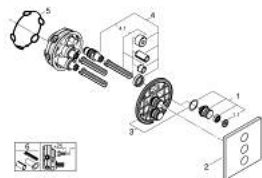

29 127 DC0 GROHTHERM SMARTCONTROL TRIPLE VOLUME CONTROL TRIM

PRODUKTA APRAKSTS

- Krāsa: supersteel
- trim set for use with GROHE Rapido SmartBox 35 600/35 604/35 601
- metal wall escutcheon with GROHE FastFixation (covered escutcheon and shaft sealing, covered fixing), retroactively 6° adjustable
- 10 mm thin profile escutcheon
- GROHE LongLife finish
- GROHE SmartControl - control the shower with intuitive push/turn button
- exchangeable symbols
- multiple outlets can be run simultaneously
- without roughing-in set 35 600/35 604 (please order separately)
- flow performance: outlet D = 28 l/min outlet E = 28 l/min outlet A = 28 l/min outlet D+E+A = 65 l/min
- optional flow reducer for CALGreen compliance included

29 127 DC0 GROHTHERM SMARTCONTROL TRIPLE VOLUME CONTROL TRIM

REZERVES DAĻAS, marts 2023 – tagad

1: Push button (Rezerves daļas Nr. 48361DC0)

1.1: pushbutton (Rezerves daļas Nr. 14077000)

2: Escutcheon (Rezerves daļas Nr. 48368DC0)

3: Mounting plate (Rezerves daļas Nr. 48365000)

4: Cartridge (Rezerves daļas Nr. 48359000)

4.1: Spindle (Rezerves daļas Nr. 49088000)

5: Seal (Rezerves daļas Nr. 48360000)

6: Universal extension set single-lever mixers, 25 mm (Rezerves daļas Nr. 14048000)*