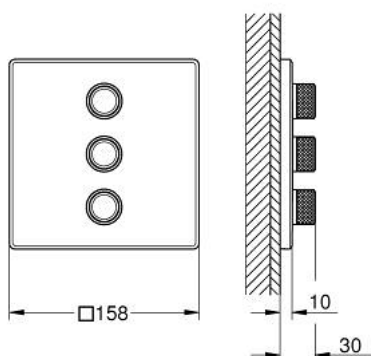

29 127 DC0 GROHTHERM SMARTCONTROL TRIPLE VOLUME CONTROL TRIM

PRODUKTA APRAKSTS

- Krāsa: supersteel
- trim set for use with GROHE Rapido SmartBox 35 600/35 604/35 601
- metal wall escutcheon with GROHE FastFixation (covered escutcheon and shaft sealing, covered fixing), retroactively 6° adjustable
- 10 mm thin profile escutcheon
- GROHE LongLife finish
- GROHE SmartControl - control the shower with intuitive push/turn button
- exchangeable symbols
- multiple outlets can be run simultaneously
- without roughing-in set 35 600/35 604 (please order separately)
- flow performance: outlet D = 28 l/min outlet E = 28 l/min outlet A = 28 l/min outlet D+E+A = 65 l/min
- optional flow reducer for CALGreen compliance included

29 127 DC0 GROHTHERM SMARTCONTROL TRIPLE VOLUME CONTROL TRIM

REZERVES DAĻAS, marts 2023 – tagad

1: Push button (Rezerves daļas Nr. 48361DC0)

1.1: pushbutton (Rezerves daļas Nr. 14077000)

2: Escutcheon (Rezerves daļas Nr. 48368DC0)

3: Mounting plate (Rezerves daļas Nr. 48365000)

4: Cartridge (Rezerves daļas Nr. 48359000)

4.1: Spindle (Rezerves daļas Nr. 49088000)

5: Seal (Rezerves daļas Nr. 48360000)

6: Universal extension set single-lever mixers, 25 mm (Rezerves daļas Nr. 14048000)*