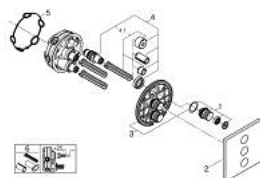

### PRODUKTA APRAKSTS

- Krāsa: chrome
- trim set for use with GROHE Rapido SmartBox 35 600/35 604/35 601
- metal wall escutcheon with GROHE FastFixation (covered escutcheon and shaft sealing, covered fixing), retroactively 6° adjustable
- 10 mm thin profile escutcheon
- GROHE LongLife finish
- GROHE SmartControl - control the shower with intuitive push/turn button
- exchangeable symbols
- GROHE ProGrip - with knurl structure
- multiple outlets can be run simultaneously
- without roughing-in set 35 600/35 604 (please order separately)
- flow performance: outlet D = 28 l/min outlet E = 28 l/min outlet A = 28 l/min outlet D+E+A = 65 l/min
- optional flow reducer for CALGreen compliance included

### REZERVES DAĻAS, janvāris 2020 – tagad

1: Push button (Rezerves daļas Nr. 48361000)

1.1: pushbutton (Rezerves daļas Nr. 14077000)

2: Escutcheon (Rezerves daļas Nr. 48368000)

3: Mounting plate (Rezerves daļas Nr. 48365000)

4: Cartridge (Rezerves daļas Nr. 48359000)

4.1: Spindle (Rezerves daļas Nr. 49088000)

5: Seal (Rezerves daļas Nr. 48360000)

6: Universal extension set single-lever mixers, 25 mm (Rezerves daļas Nr. 14048000)\*