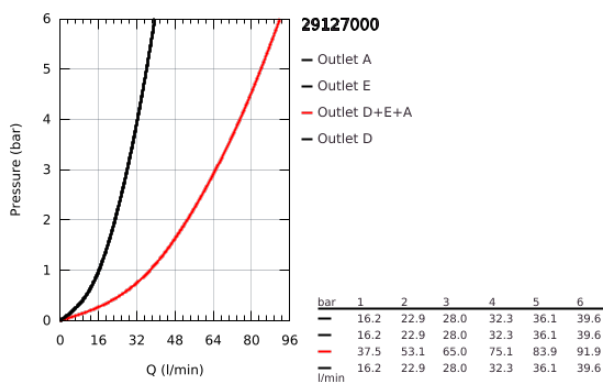

## 29 127 000 GROHTHERM SMARTCONTROL TRIPLE VOLUME CONTROL TRIM

### PRODUKTA APRAKSTS

- Krāsa: chrome
- trim set for use with GROHE Rapido SmartBox 35 600/35 604/35 601
- metal wall escutcheon with GROHE FastFixation (covered escutcheon and shaft sealing, covered fixing), retroactively 6° adjustable
- 10 mm thin profile escutcheon
- GROHE LongLife finish
- GROHE SmartControl - control the shower with intuitive push/turn button
- exchangeable symbols
- GROHE ProGrip - with knurl structure
- multiple outlets can be run simultaneously
- without roughing-in set 35 600/35 604 (please order separately)
- flow performance: outlet D = 28 l/min outlet E = 28 l/min outlet A = 28 l/min outlet D+E+A = 65 l/min
- optional flow reducer for CALGreen compliance included