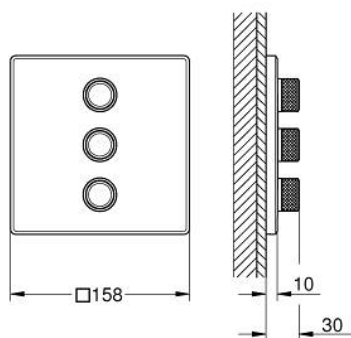

### PRODUKTA APRAKSTS

- Krāsa: chrome
- trim set for use with GROHE Rapido SmartBox 35 600/35 604/35 601
- metal wall escutcheon with GROHE FastFixation (covered escutcheon and shaft sealing, covered fixing), retroactively 6° adjustable
- 10 mm thin profile escutcheon
- GROHE LongLife finish
- GROHE SmartControl - control the shower with intuitive push/turn button
- exchangeable symbols
- GROHE ProGrip - with knurl structure
- multiple outlets can be run simultaneously
- without roughing-in set 35 600/35 604 (please order separately)
- flow performance: outlet D = 28 l/min outlet E = 28 l/min outlet A = 28 l/min outlet D+E+A = 65 l/min
- optional flow reducer for CALGreen compliance included

### REZERVES DAĻAS, janvāris 2020 – tagad

1: Push button (Rezerves daļas Nr. 48361000)

1.1: pushbutton (Rezerves daļas Nr. 14077000)

2: Escutcheon (Rezerves daļas Nr. 48368000)

3: Mounting plate (Rezerves daļas Nr. 48365000)

4: Cartridge (Rezerves daļas Nr. 48359000)

4.1: Spindle (Rezerves daļas Nr. 49088000)

5: Seal (Rezerves daļas Nr. 48360000)

6: Universal extension set single-lever mixers, 25 mm (Rezerves daļas Nr. 14048000)\*