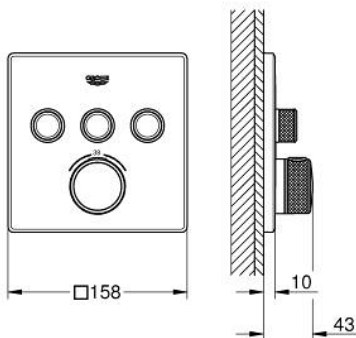

### PRODUKTA APRAKSTS

- Krāsa: satin steel
- trim set for GROHE Rapido SmartBox 35 600/35 604
- metal wall escutcheon with GROHE FastFixation (covered escutcheon and shaft sealing, covered fixing), retroactively 6° adjustable
- GROHE LongLife finish
- GROHE SmartControl - control the shower with intuitive push/turn button
- exchangeable symbols
- GROHE TurboStat - compact cartridge with wax thermoelement
- GROHE SafeStop - safety button at 38°C
- GROHE SafeStop Plus - optional temperature limiter at 43°C or 46°C included
- built-in non return valves and dirt strainers
- multiple outlets can be run simultaneously
- without roughing-in set 35 600/35 604 (please order separately)
- flow performance: outlet A = 23 l/min outlet B = 27 l/min outlet C = 23 l/min outlet A + B = 33 l/min outlet A + B + C = 36 l/min