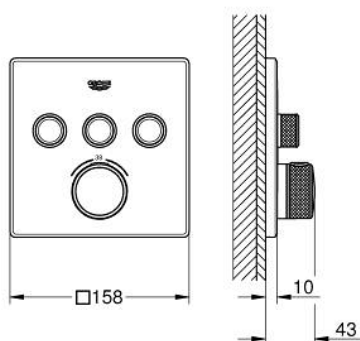

29 126 MG0 GROHTHERM SMARTCONTROL THERMOSTAT FOR CONCEALED INSTALLATION WITH 3 VALVES

PRODUKTA APRAKSTS

- Krāsa: satin graphite
- trim set for GROHE Rapido SmartBox 35 600/35 604
- metal wall escutcheon with GROHE FastFixation (covered escutcheon and shaft sealing, covered fixing), retroactively 6° adjustable
- GROHE LongLife finish
- GROHE SmartControl - control the shower with intuitive push/turn button
- exchangeable symbols
- GROHE TurboStat - compact cartridge with wax thermoelement
- GROHE SafeStop - safety button at 38°C
- GROHE SafeStop Plus - optional temperature limiter at 43°C or 46°C included
- built-in non return valves and dirt strainers
- multiple outlets can be run simultaneously
- without roughing-in set 35 600/35 604 (please order separately)
- flow performance: outlet A = 23 l/min outlet B = 27 l/min outlet C = 23 l/min outlet A + B = 33 l/min outlet A + B + C = 36 l/min