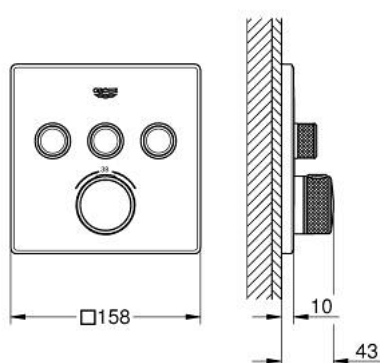

29 126 GL0 GROHTHERM SMARTCONTROL THERMOSTAT FOR CONCEALED INSTALLATION WITH 3 VALVES

PRODUKTA APRAKSTS

- Krāsa: cool sunrise
- trim set for GROHE Rapido SmartBox 35 600/35 604
- metal wall escutcheon with GROHE FastFixation (covered escutcheon and shaft sealing, covered fixing), retroactively 6° adjustable
- GROHE LongLife finish
- GROHE SmartControl - control the shower with intuitive push/turn button
- exchangeable symbols
- GROHE TurboStat - compact cartridge with wax thermoelement
- GROHE SafeStop - safety button at 38°C
- GROHE SafeStop Plus - optional temperature limiter at 43°C or 46°C included
- built-in non return valves and dirt strainers
- multiple outlets can be run simultaneously
- without roughing-in set 35 600/35 604 (please order separately)
- flow performance: outlet A = 23 l/min outlet B = 27 l/min outlet C = 23 l/min outlet A + B = 33 l/min outlet A + B + C = 36 l/min