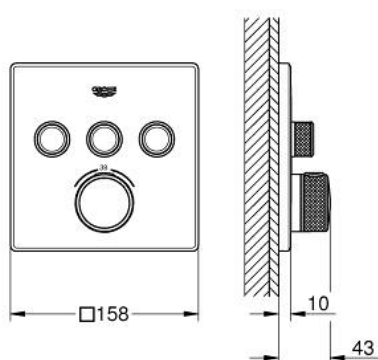

29 126 DL0 GROHTHERM SMARTCONTROL THERMOSTAT FOR CONCEALED INSTALLATION WITH 3 VALVES

PRODUKTA APRAKSTS

- Krāsa: brushed warm sunset
- trim set for GROHE Rapido SmartBox 35 600/35 604
- metal wall escutcheon with GROHE FastFixation (covered escutcheon and shaft sealing, covered fixing), retroactively 6° adjustable
- GROHE LongLife finish
- GROHE SmartControl - control the shower with intuitive push/turn button
- exchangeable symbols
- GROHE TurboStat - compact cartridge with wax thermoelement
- GROHE SafeStop - safety button at 38°C
- GROHE SafeStop Plus - optional temperature limiter at 43°C or 46°C included
- built-in non return valves and dirt strainers
- multiple outlets can be run simultaneously
- without roughing-in set 35 600/35 604 (please order separately)
- flow performance: outlet A = 23 l/min outlet B = 27 l/min outlet C = 23 l/min outlet A + B = 33 l/min outlet A + B + C = 36 l/min