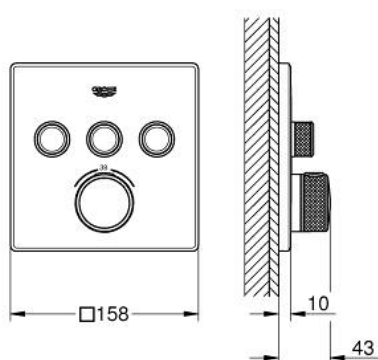

29 126 DC0 GROHTHERM SMARTCONTROL THERMOSTAT FOR CONCEALED INSTALLATION WITH 3 VALVES

PRODUKTA APRAKSTS

- Krāsa: supersteel
- trim set for GROHE Rapido SmartBox 35 600/35 604
- metal wall escutcheon with GROHE FastFixation (covered escutcheon and shaft sealing, covered fixing), retroactively 6° adjustable
- GROHE LongLife finish
- GROHE SmartControl - control the shower with intuitive push/turn button
- exchangeable symbols
- GROHE TurboStat - compact cartridge with wax thermoelement
- GROHE SafeStop - safety button at 38°C
- GROHE SafeStop Plus - optional temperature limiter at 43°C or 46°C included
- built-in non return valves and dirt strainers
- multiple outlets can be run simultaneously
- without roughing-in set 35 600/35 604 (please order separately)
- flow performance: outlet A = 23 l/min outlet B = 27 l/min outlet C = 23 l/min outlet A + B = 33 l/min outlet A + B + C = 36 l/min

29 126 DC0 GROHTHERM SMARTCONTROL THERMOSTAT FOR CONCEALED INSTALLATION WITH 3 VALVES

REZERVES DAĻAS, jūlijs 2018 – tagad

- 1: Mounting plate (Rezerves daļas Nr. 48362000)
- 2: Temperature control handle (Rezerves daļas Nr. 49029DC0)
- 3: Escutcheon (Rezerves daļas Nr. 49042DC0)
- 4: Push button (Rezerves daļas Nr. 48361DC0)
- 4.1: pushbutton (Rezerves daļas Nr. 14077000)
- 5: Cartridge (Rezerves daļas Nr. 48359000)
- 5.1: Spindle (Rezerves daļas Nr. 49088000)
- 6: Thermostatic compact cartridge 3/4" (Rezerves daļas Nr. 49028000)
- 7: Non-return valves (Rezerves daļas Nr. 47979000)
- 8: Seal (Rezerves daļas Nr. 48360000)
- 9: Socket spanner (Rezerves daļas Nr. 49059000)*
- 10: GROHE TurboStat cartridge 3/4" (Rezerves daļas Nr. 49003000)*
- 11: Service stops (Rezerves daļas Nr. 1405300M)*
- 12: Universal extension set single-lever mixers, 25 mm (Rezerves daļas Nr. 14048000)*