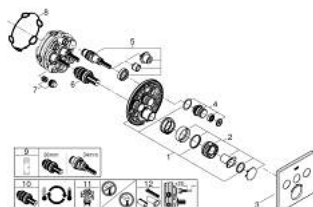

29 126 DC0 GROHTHERM SMARTCONTROL THERMOSTAT FOR CONCEALED INSTALLATION WITH 3 VALVES

PRODUKTA APRAKSTS

- Krāsa: supersteel
- trim set for GROHE Rapido SmartBox 35 600/35 604
- metal wall escutcheon with GROHE FastFixation (covered escutcheon and shaft sealing, covered fixing), retroactively 6° adjustable
- GROHE LongLife finish
- GROHE SmartControl - control the shower with intuitive push/turn button
- exchangeable symbols
- GROHE TurboStat - compact cartridge with wax thermoelement
- GROHE SafeStop - safety button at 38°C
- GROHE SafeStop Plus - optional temperature limiter at 43°C or 46°C included
- built-in non return valves and dirt strainers
- multiple outlets can be run simultaneously
- without roughing-in set 35 600/35 604 (please order separately)
- flow performance: outlet A = 23 l/min outlet B = 27 l/min outlet C = 23 l/min outlet A + B = 33 l/min outlet A + B + C = 36 l/min

29 126 DC0 GROHTHERM SMARTCONTROL THERMOSTAT FOR CONCEALED INSTALLATION WITH 3 VALVES

REZERVES DAĻAS, jūlijs 2018 – tagad

- 1: Mounting plate (Rezerves daļas Nr. 48362000)
- 2: Temperature control handle (Rezerves daļas Nr. 49029DC0)
- 3: Escutcheon (Rezerves daļas Nr. 49042DC0)
- 4: Push button (Rezerves daļas Nr. 48361DC0)
- 4.1: pushbutton (Rezerves daļas Nr. 14077000)
- 5: Cartridge (Rezerves daļas Nr. 48359000)
- 5.1: Spindle (Rezerves daļas Nr. 49088000)
- 6: Thermostatic compact cartridge 3/4" (Rezerves daļas Nr. 49028000)
- 7: Non-return valves (Rezerves daļas Nr. 47979000)
- 8: Seal (Rezerves daļas Nr. 48360000)
- 9: Socket spanner (Rezerves daļas Nr. 49059000)*
- 10: GROHE TurboStat cartridge 3/4" (Rezerves daļas Nr. 49003000)*
- 11: Service stops (Rezerves daļas Nr. 1405300M)*
- 12: Universal extension set single-lever mixers, 25 mm (Rezerves daļas Nr. 14048000)*