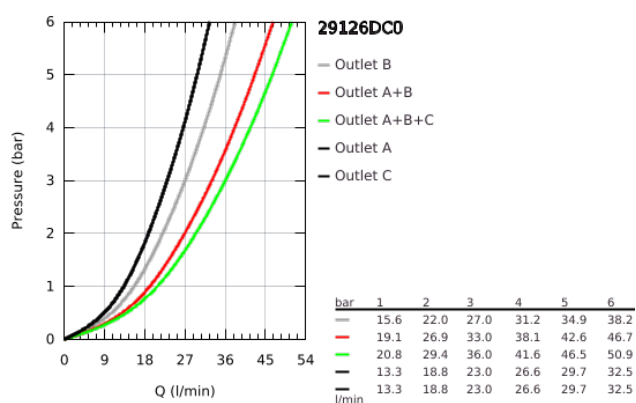

29 126 DC0 GROHTHERM SMARTCONTROL THERMOSTAT FOR CONCEALED INSTALLATION WITH 3 VALVES

PRODUKTA APRAKSTS

- Krāsa: supersteel
- trim set for GROHE Rapido SmartBox 35 600/35 604
- metal wall escutcheon with GROHE FastFixation (covered escutcheon and shaft sealing, covered fixing), retroactively 6° adjustable
- GROHE LongLife finish
- GROHE SmartControl - control the shower with intuitive push/turn button
- exchangeable symbols
- GROHE TurboStat - compact cartridge with wax thermoelement
- GROHE SafeStop - safety button at 38°C
- GROHE SafeStop Plus - optional temperature limiter at 43°C or 46°C included
- built-in non return valves and dirt strainers
- multiple outlets can be run simultaneously
- without roughing-in set 35 600/35 604 (please order separately)
- flow performance: outlet A = 23 l/min outlet B = 27 l/min outlet C = 23 l/min outlet A + B = 33 l/min outlet A + B + C = 36 l/min

29 126 DC0 GROHTHERM SMARTCONTROL THERMOSTAT FOR CONCEALED INSTALLATION WITH 3 VALVES

REZERVES DAĻAS, jūlijs 2018 – tagad

- 1: Mounting plate (Rezerves daļas Nr. 48362000)
- 2: Temperature control handle (Rezerves daļas Nr. 49029DC0)
- 3: Escutcheon (Rezerves daļas Nr. 49042DC0)
- 4: Push button (Rezerves daļas Nr. 48361DC0)
- 4.1: pushbutton (Rezerves daļas Nr. 14077000)
- 5: Cartridge (Rezerves daļas Nr. 48359000)
- 5.1: Spindle (Rezerves daļas Nr. 49088000)
- 6: Thermostatic compact cartridge 3/4" (Rezerves daļas Nr. 49028000)
- 7: Non-return valves (Rezerves daļas Nr. 47979000)
- 8: Seal (Rezerves daļas Nr. 48360000)
- 9: Socket spanner (Rezerves daļas Nr. 49059000)*
- 10: GROHE TurboStat cartridge 3/4" (Rezerves daļas Nr. 49003000)*
- 11: Service stops (Rezerves daļas Nr. 1405300M)*
- 12: Universal extension set single-lever mixers, 25 mm (Rezerves daļas Nr. 14048000)*