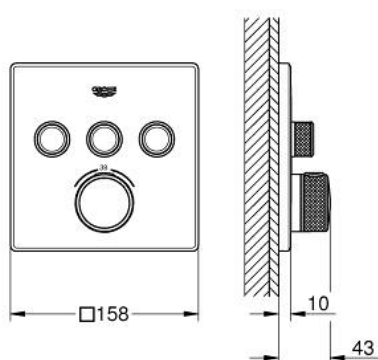

## 29 126 DA0 GROHTHERM SMARTCONTROL THERMOSTAT FOR CONCEALED INSTALLATION WITH 3 VALVES

### PRODUKTA APRAKSTS

- Krāsa: warm sunset
- trim set for GROHE Rapido SmartBox 35 600/35 604
- metal wall escutcheon with GROHE FastFixation (covered escutcheon and shaft sealing, covered fixing), retroactively 6° adjustable
- GROHE LongLife finish
- GROHE SmartControl - control the shower with intuitive push/turn button
- exchangeable symbols
- GROHE TurboStat - compact cartridge with wax thermoelement
- GROHE SafeStop - safety button at 38°C
- GROHE SafeStop Plus - optional temperature limiter at 43°C or 46°C included
- built-in non return valves and dirt strainers
- multiple outlets can be run simultaneously
- without roughing-in set 35 600/35 604 (please order separately)
- flow performance: outlet A = 23 l/min outlet B = 27 l/min outlet C = 23 l/min outlet A + B = 33 l/min outlet A + B + C = 36 l/min