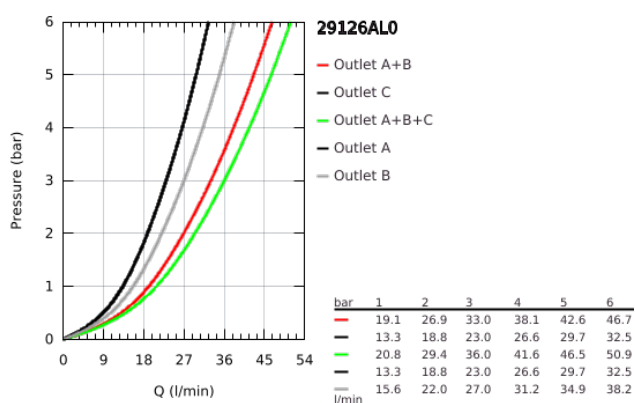

### PRODUKTA APRAKSTS

- Krāsa: brushed hard graphite
- trim set for GROHE Rapido SmartBox 35 600/35 604
- metal wall escutcheon with GROHE FastFixation (covered escutcheon and shaft sealing, covered fixing), retroactively 6° adjustable
- GROHE LongLife finish
- GROHE SmartControl - control the shower with intuitive push/turn button
- exchangeable symbols
- GROHE TurboStat - compact cartridge with wax thermoelement
- GROHE SafeStop - safety button at 38°C
- GROHE SafeStop Plus - optional temperature limiter at 43°C or 46°C included
- built-in non return valves and dirt strainers
- multiple outlets can be run simultaneously
- without roughing-in set 35 600/35 604 (please order separately)
- flow performance: outlet A = 23 l/min outlet B = 27 l/min outlet C = 23 l/min outlet A + B = 33 l/min outlet A + B + C = 36 l/min