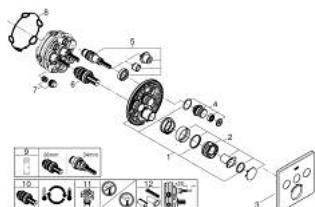

### PRODUKTA APRAKSTS

- Krāsa: brushed hard graphite
- trim set for GROHE Rapido SmartBox 35 600/35 604
- metal wall escutcheon with GROHE FastFixation (covered escutcheon and shaft sealing, covered fixing), retroactively 6° adjustable
- GROHE LongLife finish
- GROHE SmartControl - control the shower with intuitive push/turn button
- exchangeable symbols
- GROHE TurboStat - compact cartridge with wax thermoelement
- GROHE SafeStop - safety button at 38°C
- GROHE SafeStop Plus - optional temperature limiter at 43°C or 46°C included
- built-in non return valves and dirt strainers
- multiple outlets can be run simultaneously
- without roughing-in set 35 600/35 604 (please order separately)
- flow performance: outlet A = 23 l/min outlet B = 27 l/min outlet C = 23 l/min outlet A + B = 33 l/min outlet A + B + C = 36 l/min

### REZERVES DAĻAS, septembris 2018 – tagad

- 1: Mounting plate (Rezerves daļas Nr. 48362000)
- 2: Temperature control handle (Rezerves daļas Nr. 49029AL0)
- 3: Escutcheon (Rezerves daļas Nr. 49042AL0)
- 4: Push button (Rezerves daļas Nr. 48361AL0)
- 4.1: pushbutton (Rezerves daļas Nr. 14077000)
- 5: Cartridge (Rezerves daļas Nr. 48359000)
- 5.1: Spindle (Rezerves daļas Nr. 49088000)
- 6: Thermostatic compact cartridge 3/4" (Rezerves daļas Nr. 49028000)
- 7: Non-return valves (Rezerves daļas Nr. 47979000)
- 8: Seal (Rezerves daļas Nr. 48360000)
- 9: Socket spanner (Rezerves daļas Nr. 49059000)\*
- 10: GROHE TurboStat cartridge 3/4" (Rezerves daļas Nr. 49003000)\*
- 11: Service stops (Rezerves daļas Nr. 1405300M)\*
- 12: Universal extension set single-lever mixers, 25 mm (Rezerves daļas Nr. 14048000)\*