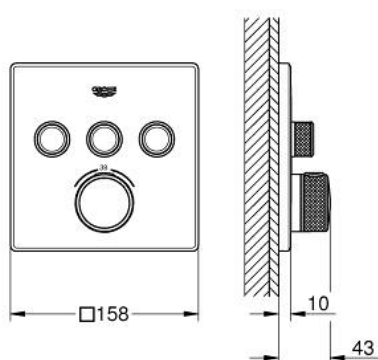

### PRODUKTA APRAKSTS

- Krāsa: brushed hard graphite
- trim set for GROHE Rapido SmartBox 35 600/35 604
- metal wall escutcheon with GROHE FastFixation (covered escutcheon and shaft sealing, covered fixing), retroactively 6° adjustable
- GROHE LongLife finish
- GROHE SmartControl - control the shower with intuitive push/turn button
- exchangeable symbols
- GROHE TurboStat - compact cartridge with wax thermoelement
- GROHE SafeStop - safety button at 38°C
- GROHE SafeStop Plus - optional temperature limiter at 43°C or 46°C included
- built-in non return valves and dirt strainers
- multiple outlets can be run simultaneously
- without roughing-in set 35 600/35 604 (please order separately)
- flow performance: outlet A = 23 l/min outlet B = 27 l/min outlet C = 23 l/min outlet A + B = 33 l/min outlet A + B + C = 36 l/min

### REZERVES DAĻAS, septembris 2018 – tagad

- 1: Mounting plate (Rezerves daļas Nr. 48362000)
- 2: Temperature control handle (Rezerves daļas Nr. 49029AL0)
- 3: Escutcheon (Rezerves daļas Nr. 49042AL0)
- 4: Push button (Rezerves daļas Nr. 48361AL0)
- 4.1: pushbutton (Rezerves daļas Nr. 14077000)
- 5: Cartridge (Rezerves daļas Nr. 48359000)
- 5.1: Spindle (Rezerves daļas Nr. 49088000)
- 6: Thermostatic compact cartridge 3/4" (Rezerves daļas Nr. 49028000)
- 7: Non-return valves (Rezerves daļas Nr. 47979000)
- 8: Seal (Rezerves daļas Nr. 48360000)
- 9: Socket spanner (Rezerves daļas Nr. 49059000)\*
- 10: GROHE TurboStat cartridge 3/4" (Rezerves daļas Nr. 49003000)\*
- 11: Service stops (Rezerves daļas Nr. 1405300M)\*
- 12: Universal extension set single-lever mixers, 25 mm (Rezerves daļas Nr. 14048000)\*