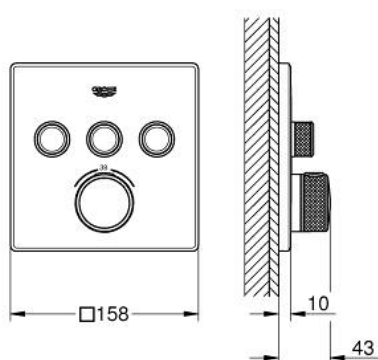

29 126 A00 GROHTHERM SMARTCONTROL THERMOSTAT FOR CONCEALED INSTALLATION WITH 3 VALVES

PRODUKTA APRAKSTS

- Krāsa: hard graphite
- trim set for GROHE Rapido SmartBox 35 600/35 604
- metal wall escutcheon with GROHE FastFixation (covered escutcheon and shaft sealing, covered fixing), retroactively 6° adjustable
- GROHE LongLife finish
- GROHE SmartControl - control the shower with intuitive push/turn button
- exchangeable symbols
- GROHE TurboStat - compact cartridge with wax thermoelement
- GROHE SafeStop - safety button at 38°C
- GROHE SafeStop Plus - optional temperature limiter at 43°C or 46°C included
- built-in non return valves and dirt strainers
- multiple outlets can be run simultaneously
- without roughing-in set 35 600/35 604 (please order separately)
- flow performance: outlet A = 23 l/min outlet B = 27 l/min outlet C = 23 l/min outlet A + B = 33 l/min outlet A + B + C = 36 l/min