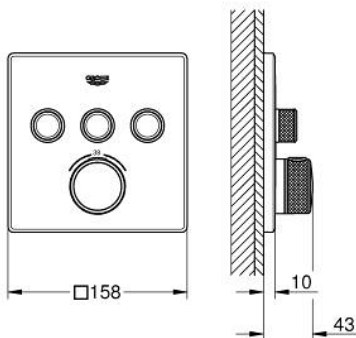

29 126 243 0 GROHTHERM SMARTCONTROL THERMOSTAT FOR CONCEALED INSTALLATION WITH 3 VALVES

PRODUKTA APRAKSTS

- Krāsa: matte black
- trim set for GROHE Rapido SmartBox 35 600/35 604
- metal wall escutcheon with GROHE FastFixation (covered escutcheon and shaft sealing, covered fixing), retroactively 6° adjustable
- GROHE SmartControl - control the shower with intuitive push/turn button
- exchangeable symbols
- GROHE TurboStat - compact cartridge with wax thermoelement
- GROHE ProGrip - with knurl structure
- GROHE SafeStop - safety button at 38°C
- GROHE SafeStop Plus - optional temperature limiter at 43°C or 46°C included
- built-in non return valves and dirt strainers
- multiple outlets can be run simultaneously
- without roughing-in set 35 600/35 604 (please order separately)
- flow performance: outlet A = 23 l/min outlet B = 27 l/min outlet C = 23 l/min outlet A + B = 33 l/min outlet A + B + C = 36 l/min