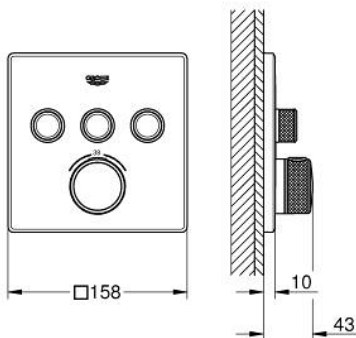

29 126 000 GROHTHERM SMARTCONTROL THERMOSTAT FOR CONCEALED INSTALLATION WITH 3 VALVES

PRODUKTA APRAKSTS

- Krāsa: chrome
- trim set for GROHE Rapido SmartBox 35 600/35 604
- metal wall escutcheon with GROHE FastFixation (covered escutcheon and shaft sealing, covered fixing), retroactively 6° adjustable
- GROHE LongLife finish
- GROHE SmartControl - control the shower with intuitive push/turn button
- exchangeable symbols
- GROHE TurboStat - compact cartridge with wax thermoelement
- GROHE ProGrip - with knurl structure
- GROHE SafeStop - safety button at 38°C
- GROHE SafeStop Plus - optional temperature limiter at 43°C or 46°C included
- built-in non return valves and dirt strainers
- multiple outlets can be run simultaneously
- without roughing-in set 35 600/35 604 (please order separately)
- flow performance: outlet A = 23 l/min outlet B = 27 l/min outlet C = 23 l/min outlet A + B = 33 l/min outlet A + B + C = 36 l/min

29 126 000 GROHTHERM SMARTCONTROL THERMOSTAT FOR CONCEALED INSTALLATION WITH 3 VALVES

REZERVES DAĻAS, septembris 2016 – tagad

- 1: Mounting plate (Rezerves daļas Nr. 48362000)
- 2: Temperature control handle (Rezerves daļas Nr. 49029000)
- 2.1: Cover cap (Rezerves daļas Nr. 1015030000)
- 2.2: handle adaptor (Rezerves daļas Nr. 1015059990)
- 3: Escutcheon (Rezerves daļas Nr. 49042000)
- 4: Push button (Rezerves daļas Nr. 48361000)
- 4.1: pushbutton (Rezerves daļas Nr. 14077000)
- 5: Cartridge (Rezerves daļas Nr. 48359000)
- 5.1: Spindle (Rezerves daļas Nr. 49088000)
- 6: Thermostatic compact cartridge 3/4" (Rezerves daļas Nr. 49028000)
- 7: Non-return valves (Rezerves daļas Nr. 47979000)
- 8: Seal (Rezerves daļas Nr. 48360000)
- 9: Socket spanner (Rezerves daļas Nr. 49059000)*
- 10: GROHE TurboStat cartridge 3/4" (Rezerves daļas Nr. 49003000)*
- 11: Service stops (Rezerves daļas Nr. 1405300M)*
- 12: Universal extension set single-lever mixers, 25 mm (Rezerves daļas Nr. 14048000)*