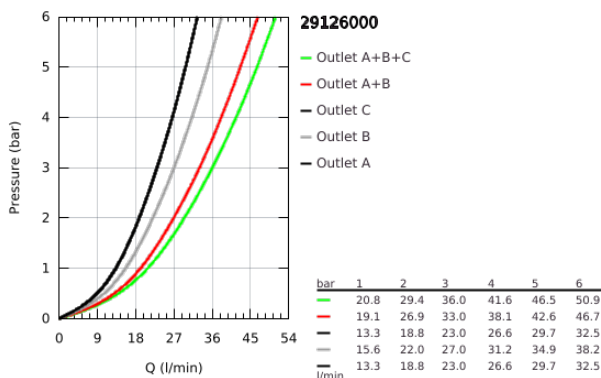

29 126 000 GROHTHERM SMARTCONTROL THERMOSTAT FOR CONCEALED INSTALLATION WITH 3 VALVES

PRODUKTA APRAKSTS

- Krāsa: chrome
- trim set for GROHE Rapido SmartBox 35 600/35 604
- metal wall escutcheon with GROHE FastFixation (covered escutcheon and shaft sealing, covered fixing), retroactively 6° adjustable
- GROHE LongLife finish
- GROHE SmartControl - control the shower with intuitive push/turn button
- exchangeable symbols
- GROHE TurboStat - compact cartridge with wax thermoelement
- GROHE ProGrip - with knurl structure
- GROHE SafeStop - safety button at 38°C
- GROHE SafeStop Plus - optional temperature limiter at 43°C or 46°C included
- built-in non return valves and dirt strainers
- multiple outlets can be run simultaneously
- without roughing-in set 35 600/35 604 (please order separately)
- flow performance: outlet A = 23 l/min outlet B = 27 l/min outlet C = 23 l/min outlet A + B = 33 l/min outlet A + B + C = 36 l/min

29 126 000 GROHTHERM SMARTCONTROL THERMOSTAT FOR CONCEALED INSTALLATION WITH 3 VALVES

REZERVES DAĻAS, septembris 2016 – tagad

- 1: Mounting plate (Rezerves daļas Nr. 48362000)
- 2: Temperature control handle (Rezerves daļas Nr. 49029000)
- 2.1: Cover cap (Rezerves daļas Nr. 1015030000)
- 2.2: handle adaptor (Rezerves daļas Nr. 1015059990)
- 3: Escutcheon (Rezerves daļas Nr. 49042000)
- 4: Push button (Rezerves daļas Nr. 48361000)
- 4.1: pushbutton (Rezerves daļas Nr. 14077000)
- 5: Cartridge (Rezerves daļas Nr. 48359000)
- 5.1: Spindle (Rezerves daļas Nr. 49088000)
- 6: Thermostatic compact cartridge 3/4" (Rezerves daļas Nr. 49028000)
- 7: Non-return valves (Rezerves daļas Nr. 47979000)
- 8: Seal (Rezerves daļas Nr. 48360000)
- 9: Socket spanner (Rezerves daļas Nr. 49059000)*
- 10: GROHE TurboStat cartridge 3/4" (Rezerves daļas Nr. 49003000)*
- 11: Service stops (Rezerves daļas Nr. 1405300M)*
- 12: Universal extension set single-lever mixers, 25 mm (Rezerves daļas Nr. 14048000)*