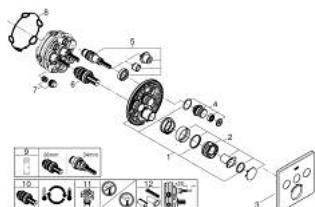

29 126 000 GROHTHERM SMARTCONTROL THERMOSTAT FOR CONCEALED INSTALLATION WITH 3 VALVES

PRODUKTA APRAKSTS

- Krāsa: chrome
- trim set for GROHE Rapido SmartBox 35 600/35 604
- metal wall escutcheon with GROHE FastFixation (covered escutcheon and shaft sealing, covered fixing), retroactively 6° adjustable
- GROHE LongLife finish
- GROHE SmartControl - control the shower with intuitive push/turn button
- exchangeable symbols
- GROHE TurboStat - compact cartridge with wax thermoelement
- GROHE ProGrip - with knurl structure
- GROHE SafeStop - safety button at 38°C
- GROHE SafeStop Plus - optional temperature limiter at 43°C or 46°C included
- built-in non return valves and dirt strainers
- multiple outlets can be run simultaneously
- without roughing-in set 35 600/35 604 (please order separately)
- flow performance: outlet A = 23 l/min outlet B = 27 l/min outlet C = 23 l/min outlet A + B = 33 l/min outlet A + B + C = 36 l/min

29 126 000 GROHTHERM SMARTCONTROL THERMOSTAT FOR CONCEALED INSTALLATION WITH 3 VALVES

REZERVES DAĻAS, septembris 2016 – tagad

- 1: Mounting plate (Rezerves daļas Nr. 48362000)
- 2: Temperature control handle (Rezerves daļas Nr. 49029000)
- 2.1: Cover cap (Rezerves daļas Nr. 1015030000)
- 2.2: handle adaptor (Rezerves daļas Nr. 1015059990)
- 3: Escutcheon (Rezerves daļas Nr. 49042000)
- 4: Push button (Rezerves daļas Nr. 48361000)
- 4.1: pushbutton (Rezerves daļas Nr. 14077000)
- 5: Cartridge (Rezerves daļas Nr. 48359000)
- 5.1: Spindle (Rezerves daļas Nr. 49088000)
- 6: Thermostatic compact cartridge 3/4" (Rezerves daļas Nr. 49028000)
- 7: Non-return valves (Rezerves daļas Nr. 47979000)
- 8: Seal (Rezerves daļas Nr. 48360000)
- 9: Socket spanner (Rezerves daļas Nr. 49059000)*
- 10: GROHE TurboStat cartridge 3/4" (Rezerves daļas Nr. 49003000)*
- 11: Service stops (Rezerves daļas Nr. 1405300M)*
- 12: Universal extension set single-lever mixers, 25 mm (Rezerves daļas Nr. 14048000)*