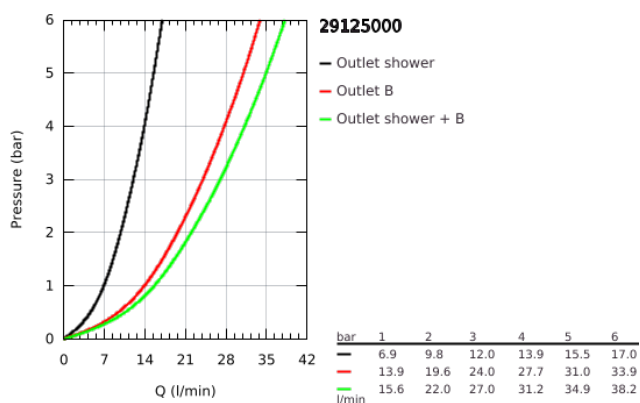

29 125 000 GROHTHERM SMARTCONTROL THERMOSTAT FOR CONCEALED INSTALLATION WITH 2 VALVES AND INTEGRATED SHOWER HOLDER

PRODUKTA APRAKSTS

- Krāsa: chrome
- trim set for GROHE Rapido SmartBox 35 600/35 604
- metal wall escutcheon with GROHE FastFixation (covered escutcheon and shaft sealing, covered fixing), retroactively 6° adjustable
- GROHE LongLife finish
- GROHE SmartControl - control the shower with intuitive push/turn button
- exchangeable symbols
- GROHE TurboStat - compact cartridge with wax thermoelement
- GROHE ProGrip - with knurl structure
- GROHE SafeStop - safety button at 38°C
- GROHE SafeStop Plus - optional temperature limiter at 43°C or 46°C included
- built-in non return valves and dirt strainers
- multiple outlets can be run simultaneously
- integrated shower union with shower outlet 1/2"
- without roughing-in set 35 600/35 604 (please order separately)
- flow performance: outlet B = 24 l/min hand shower = 12 l/min outlet B + hand shower = 27 l/min