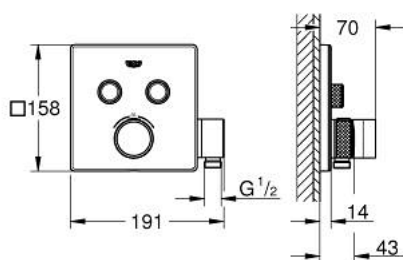

29 125 000 GROHTHERM SMARTCONTROL THERMOSTAT FOR CONCEALED INSTALLATION WITH 2 VALVES AND INTEGRATED SHOWER HOLDER

PRODUKTA APRAKSTS

- Krāsa: chrome
- trim set for GROHE Rapido SmartBox 35 600/35 604
- metal wall escutcheon with GROHE FastFixation (covered escutcheon and shaft sealing, covered fixing), retroactively 6° adjustable
- GROHE LongLife finish
- GROHE SmartControl - control the shower with intuitive push/turn button
- exchangeable symbols
- GROHE TurboStat - compact cartridge with wax thermoelement
- GROHE ProGrip - with knurl structure
- GROHE SafeStop - safety button at 38°C
- GROHE SafeStop Plus - optional temperature limiter at 43°C or 46°C included
- built-in non return valves and dirt strainers
- multiple outlets can be run simultaneously
- integrated shower union with shower outlet 1/2"
- without roughing-in set 35 600/35 604 (please order separately)
- flow performance: outlet B = 24 l/min hand shower = 12 l/min outlet B + hand shower = 27 l/min