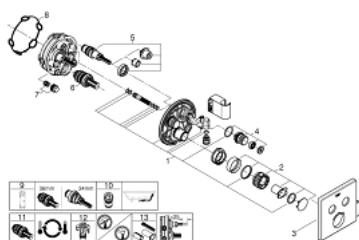

29 125 000 GROHTHERM SMARTCONTROL THERMOSTAT FOR CONCEALED INSTALLATION WITH 2 VALVES AND INTEGRATED SHOWER HOLDER

REZERVES DAĻAS, septembris 2016 – tagad

- 1: Mounting template (Rezerves daļas Nr. 48364000)
- 2: Temperature control handle (Rezerves daļas Nr. 49029000)
  - 2.1: Cover cap (Rezerves daļas Nr. 1015030000)
  - 2.2: handle adaptor (Rezerves daļas Nr. 1015059990)
- 3: Escutcheon (Rezerves daļas Nr. 49041000)
- 4: Push button (Rezerves daļas Nr. 48361000)
  - 4.1: pushbutton (Rezerves daļas Nr. 14077000)
- 5: Cartridge (Rezerves daļas Nr. 48359000)
  - 5.1: Spindle (Rezerves daļas Nr. 49088000)
- 6: Thermostatic compact cartridge 3/4" (Rezerves daļas Nr. 49028000)
- 7: Non-return valves (Rezerves daļas Nr. 47979000)
- 8: Seal (Rezerves daļas Nr. 48360000)
- 9: Socket spanner (Rezerves daļas Nr. 49059000)*
- 10: Backflow protection combination (DIN-EN1717) (Rezerves daļas Nr. 14055000)*
- 11: GROHE TurboStat cartridge 3/4" (Rezerves daļas Nr. 49003000)*
- 12: Service stops (Rezerves daļas Nr. 1405300M)*
- 13: Universal extension set single-lever mixers, 25 mm (Rezerves daļas Nr. 14048000)*

* Izvēles aksesuāri