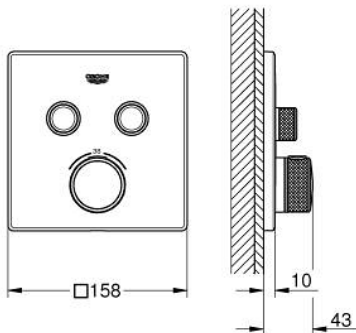

29 124 MS0 GROHTHERM SMARTCONTROL THERMOSTAT FOR CONCEALED INSTALLATION WITH 2 VALVES

PRODUKTA APRAKSTS

- Krāsa: satin steel
- trim set for GROHE Rapido SmartBox 35 600/35 604
- metal wall escutcheon with GROHE FastFixation (covered escutcheon and shaft sealing, covered fixing), retroactively 6° adjustable
- GROHE LongLife finish
- GROHE SmartControl - control the shower with intuitive push/turn button
- exchangeable symbols
- GROHE TurboStat - compact cartridge with wax thermoelement
- GROHE SafeStop - safety button at 38°C
- GROHE SafeStop Plus - optional temperature limiter at 43°C or 46°C included
- built-in non return valves and dirt strainers
- multiple outlets can be run simultaneously
- without roughing-in set 35 600/35 604 (please order separately)
- flow performance: outlet B = 24 l/min outlet C = 26 l/min outlet B+C = 29 l/min