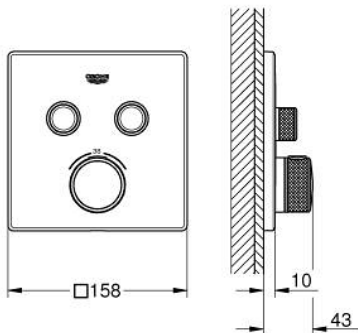

29 124 MG0 GROHTHERM SMARTCONTROL THERMOSTAT FOR CONCEALED INSTALLATION WITH 2 VALVES

PRODUKTA APRAKSTS

- Krāsa: satin graphite
- trim set for GROHE Rapido SmartBox 35 600/35 604
- metal wall escutcheon with GROHE FastFixation (covered escutcheon and shaft sealing, covered fixing), retroactively 6° adjustable
- GROHE LongLife finish
- GROHE SmartControl - control the shower with intuitive push/turn button
- exchangeable symbols
- GROHE TurboStat - compact cartridge with wax thermoelement
- GROHE SafeStop - safety button at 38°C
- GROHE SafeStop Plus - optional temperature limiter at 43°C or 46°C included
- built-in non return valves and dirt strainers
- multiple outlets can be run simultaneously
- without roughing-in set 35 600/35 604 (please order separately)
- flow performance: outlet B = 24 l/min outlet C = 26 l/min outlet B+C = 29 l/min