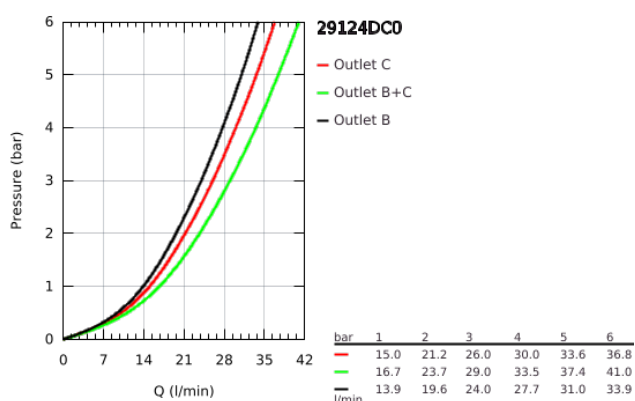

29 124 DC0 GROHTHERM SMARTCONTROL THERMOSTAT FOR CONCEALED INSTALLATION WITH 2 VALVES

PRODUKTA APRAKSTS

- Krāsa: supersteel
- trim set for GROHE Rapido SmartBox 35 600/35 604
- metal wall escutcheon with GROHE FastFixation (covered escutcheon and shaft sealing, covered fixing), retroactively 6° adjustable
- GROHE LongLife finish
- GROHE SmartControl - control the shower with intuitive push/turn button
- exchangeable symbols
- GROHE TurboStat - compact cartridge with wax thermoelement
- GROHE SafeStop - safety button at 38°C
- GROHE SafeStop Plus - optional temperature limiter at 43°C or 46°C included
- built-in non return valves and dirt strainers
- multiple outlets can be run simultaneously
- without roughing-in set 35 600/35 604 (please order separately)
- flow performance: outlet B = 24 l/min outlet C = 26 l/min outlet B+C = 29 l/min

29 124 DC0 GROHTHERM SMARTCONTROL THERMOSTAT FOR CONCEALED INSTALLATION WITH 2 VALVES

REZERVES DAĻAS, jūlijs 2018 – tagad

- 1: Mounting plate (Rezerves daļas Nr. 48363000)
- 2: Temperature control handle (Rezerves daļas Nr. 49029DC0)
- 3: Escutcheon (Rezerves daļas Nr. 49039DC0)
- 4: Push button (Rezerves daļas Nr. 48361DC0)
- 4.1: pushbutton (Rezerves daļas Nr. 14077000)
- 5: Cartridge (Rezerves daļas Nr. 48359000)
- 5.1: Spindle (Rezerves daļas Nr. 49088000)
- 6: Thermostatic compact cartridge 3/4" (Rezerves daļas Nr. 49028000)
- 7: Non-return valves (Rezerves daļas Nr. 47979000)
- 8: Seal (Rezerves daļas Nr. 48360000)
- 9: Socket spanner (Rezerves daļas Nr. 49059000)*
- 10: Backflow protection combination (DIN-EN1717) (Rezerves daļas Nr. 14055000)*
- 11: GROHE TurboStat cartridge 3/4" (Rezerves daļas Nr. 49003000)*
- 12: Service stops (Rezerves daļas Nr. 1405300M)*
- 13: Universal extension set single-lever mixers, 25 mm (Rezerves daļas Nr. 14048000)*