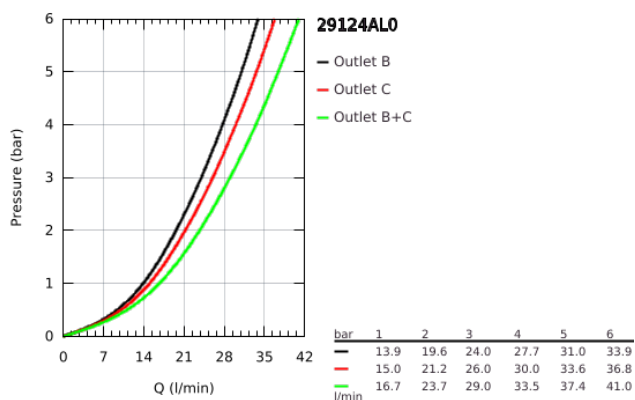

29 124 AL0 GROHTHERM SMARTCONTROL THERMOSTAT FOR CONCEALED INSTALLATION WITH 2 VALVES

PRODUKTA APRAKSTS

- Krāsa: brushed hard graphite
- trim set for GROHE Rapido SmartBox 35 600/35 604
- metal wall escutcheon with GROHE FastFixation (covered escutcheon and shaft sealing, covered fixing), retroactively 6° adjustable
- GROHE LongLife finish
- GROHE SmartControl - control the shower with intuitive push/turn button
- exchangeable symbols
- GROHE TurboStat - compact cartridge with wax thermoelement
- GROHE SafeStop - safety button at 38°C
- GROHE SafeStop Plus - optional temperature limiter at 43°C or 46°C included
- built-in non return valves and dirt strainers
- multiple outlets can be run simultaneously
- without roughing-in set 35 600/35 604 (please order separately)
- flow performance: outlet B = 24 l/min outlet C = 26 l/min outlet B+C = 29 l/min

29 124 AL0 GROHTHERM SMARTCONTROL THERMOSTAT FOR CONCEALED INSTALLATION WITH 2 VALVES

REZERVES DAĻAS, septembris 2018 – tagad

- 1: Mounting plate (Rezerves daļas Nr. 48363000)
- 2: Temperature control handle (Rezerves daļas Nr. 49029AL0)
- 3: Escutcheon (Rezerves daļas Nr. 49039AL0)
- 4: Push button (Rezerves daļas Nr. 48361AL0)
- 4.1: pushbutton (Rezerves daļas Nr. 14077000)
- 5: Cartridge (Rezerves daļas Nr. 48359000)
- 5.1: Spindle (Rezerves daļas Nr. 49088000)
- 6: Thermostatic compact cartridge 3/4" (Rezerves daļas Nr. 49028000)
- 7: Non-return valves (Rezerves daļas Nr. 47979000)
- 8: Seal (Rezerves daļas Nr. 48360000)
- 9: Socket spanner (Rezerves daļas Nr. 49059000)*
- 10: Backflow protection combination (DIN-EN1717) (Rezerves daļas Nr. 14055000)*
- 11: GROHE TurboStat cartridge 3/4" (Rezerves daļas Nr. 49003000)*
- 12: Service stops (Rezerves daļas Nr. 1405300M)*
- 13: Universal extension set single-lever mixers, 25 mm (Rezerves daļas Nr. 14048000)*