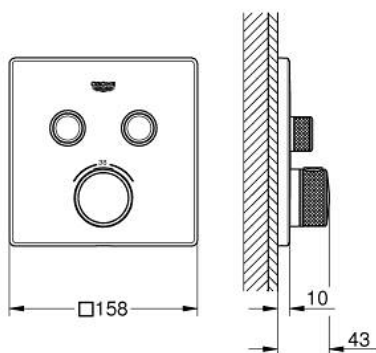

29 124 A00 GROHTHERM SMARTCONTROL THERMOSTAT FOR CONCEALED INSTALLATION WITH 2 VALVES

PRODUKTA APRAKSTS

- Krāsa: hard graphite
- trim set for GROHE Rapido SmartBox 35 600/35 604
- metal wall escutcheon with GROHE FastFixation (covered escutcheon and shaft sealing, covered fixing), retroactively 6° adjustable
- GROHE LongLife finish
- GROHE SmartControl - control the shower with intuitive push/turn button
- exchangeable symbols
- GROHE TurboStat - compact cartridge with wax thermoelement
- GROHE SafeStop - safety button at 38°C
- GROHE SafeStop Plus - optional temperature limiter at 43°C or 46°C included
- built-in non return valves and dirt strainers
- multiple outlets can be run simultaneously
- without roughing-in set 35 600/35 604 (please order separately)
- flow performance: outlet B = 24 l/min outlet C = 26 l/min outlet B+C = 29 l/min