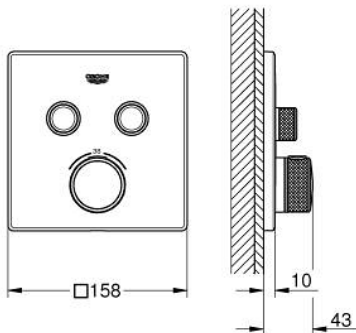

### PRODUKTA APRAKSTS

- Krāsa: chrome
- trim set for GROHE Rapido SmartBox 35 600/35 604
- metal wall escutcheon with GROHE FastFixation (covered escutcheon and shaft sealing, covered fixing), retroactively 6° adjustable
- GROHE LongLife finish
- GROHE SmartControl - control the shower with intuitive push/turn button
- exchangeable symbols
- GROHE TurboStat - compact cartridge with wax thermoelement
- GROHE ProGrip - with knurl structure
- GROHE SafeStop - safety button at 38°C
- GROHE SafeStop Plus - optional temperature limiter at 43°C or 46°C included
- built-in non return valves and dirt strainers
- multiple outlets can be run simultaneously
- without roughing-in set 35 600/35 604 (please order separately)
- flow performance: outlet B = 24 l/min outlet C = 26 l/min outlet B+C = 29 l/min

### REZERVES DAĻAS, septembris 2016 – tagad

- 1: Mounting plate (Rezerves daļas Nr. 48363000)
- 2: Temperature control handle (Rezerves daļas Nr. 49029000)
- 2.1: Cover cap (Rezerves daļas Nr. 1015030000)
- 2.2: handle adaptor (Rezerves daļas Nr. 1015059990)
- 3: Escutcheon (Rezerves daļas Nr. 49039000)
- 4: Push button (Rezerves daļas Nr. 48361000)
- 4.1: pushbutton (Rezerves daļas Nr. 14077000)
- 5: Cartridge (Rezerves daļas Nr. 48359000)
- 5.1: Spindle (Rezerves daļas Nr. 49088000)
- 6: Thermostatic compact cartridge 3/4" (Rezerves daļas Nr. 49028000)
- 7: Non-return valves (Rezerves daļas Nr. 47979000)
- 8: Seal (Rezerves daļas Nr. 48360000)
- 9: Socket spanner (Rezerves daļas Nr. 49059000)\*
- 10: Backflow protection combination (DIN-EN1717) (Rezerves daļas Nr. 14055000)\*
- 11: GROHE TurboStat cartridge 3/4" (Rezerves daļas Nr. 49003000)\*
- 12: Service stops (Rezerves daļas Nr. 1405300M)\*
- 13: Universal extension set single-lever mixers, 25 mm (Rezerves daļas Nr. 14048000)\*