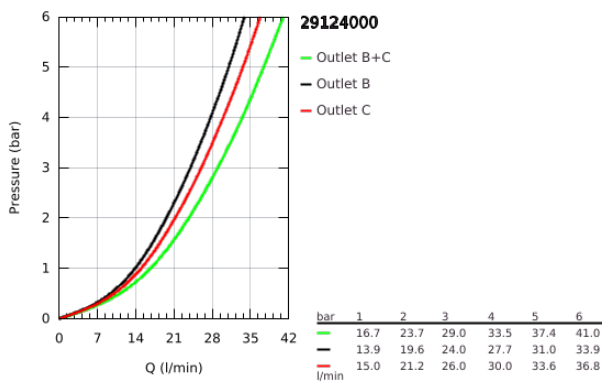

### PRODUKTA APRAKSTS

- Krāsa: chrome
- trim set for GROHE Rapido SmartBox 35 600/35 604
- metal wall escutcheon with GROHE FastFixation (covered escutcheon and shaft sealing, covered fixing), retroactively 6° adjustable
- GROHE LongLife finish
- GROHE SmartControl - control the shower with intuitive push/turn button
- exchangeable symbols
- GROHE TurboStat - compact cartridge with wax thermoelement
- GROHE ProGrip - with knurl structure
- GROHE SafeStop - safety button at 38°C
- GROHE SafeStop Plus - optional temperature limiter at 43°C or 46°C included
- built-in non return valves and dirt strainers
- multiple outlets can be run simultaneously
- without roughing-in set 35 600/35 604 (please order separately)
- flow performance: outlet B = 24 l/min outlet C = 26 l/min outlet B+C = 29 l/min