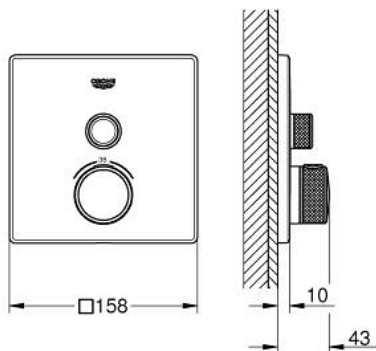

### PRODUKTA APRAKSTS

- Krāsa: brushed cool sunrise
- trim set for GROHE Rapido SmartBox 35 600/35 604
- metal wall escutcheon with GROHE FastFixation (covered escutcheon and shaft sealing, covered fixing), retroactively 6° adjustable
- GROHE LongLife finish
- GROHE SmartControl - control the shower with intuitive push/turn button
- exchangeable symbols
- GROHE TurboStat - compact cartridge with wax thermoelement
- GROHE SafeStop - safety button at 38°C
- GROHE SafeStop Plus - optional temperature limiter at 43°C or 46°C included
- built-in non return valves and dirt strainers
- without roughing-in set 35 600/35 604 (please order separately)
- flow performance: outlet A (to external shut-off) = 34 l/min outlet B/C = 29 l/min