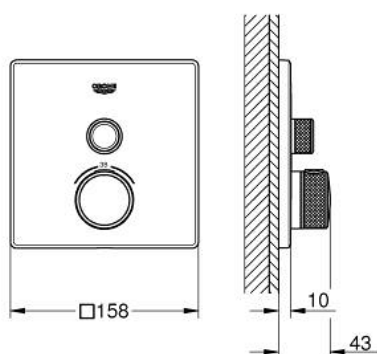

29 123 DL0 GROHTHERM SMARTCONTROL THERMOSTAT FOR CONCEALED INSTALLATION WITH ONE VALVE

PRODUKTA APRAKSTS

- Krāsa: brushed warm sunset
- trim set for GROHE Rapido SmartBox 35 600/35 604
- metal wall escutcheon with GROHE FastFixation (covered escutcheon and shaft sealing, covered fixing), retroactively 6° adjustable
- GROHE LongLife finish
- GROHE SmartControl - control the shower with intuitive push/turn button
- exchangeable symbols
- GROHE TurboStat - compact cartridge with wax thermoelement
- GROHE SafeStop - safety button at 38°C
- GROHE SafeStop Plus - optional temperature limiter at 43°C or 46°C included
- built-in non return valves and dirt strainers
- without roughing-in set 35 600/35 604 (please order separately)
- flow performance: outlet A (to external shut-off) = 34 l/min outlet B/C = 29 l/min