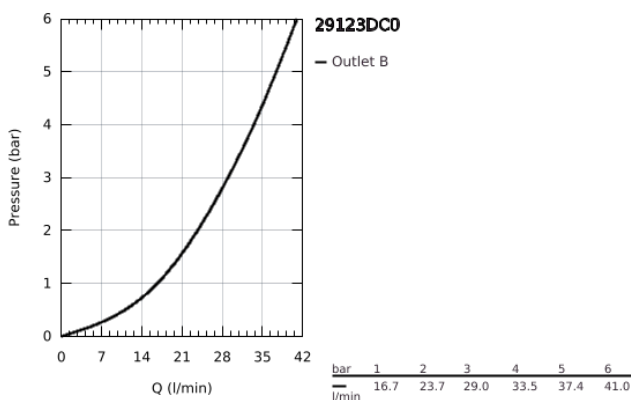

29 123 DC0 GROHTHERM SMARTCONTROL THERMOSTAT FOR CONCEALED INSTALLATION WITH ONE VALVE

PRODUKTA APRAKSTS

- Krāsa: supersteel
- trim set for GROHE Rapido SmartBox 35 600/35 604
- metal wall escutcheon with GROHE FastFixation (covered escutcheon and shaft sealing, covered fixing), retroactively 6° adjustable
- GROHE LongLife finish
- GROHE SmartControl - control the shower with intuitive push/turn button
- exchangeable symbols
- GROHE TurboStat - compact cartridge with wax thermoelement
- GROHE SafeStop - safety button at 38°C
- GROHE SafeStop Plus - optional temperature limiter at 43°C or 46°C included
- built-in non return valves and dirt strainers
- without roughing-in set 35 600/35 604 (please order separately)
- flow performance: outlet A (to external shut-off) = 34 l/min outlet B/C = 29 l/min

29 123 DC0 GROHTHERM SMARTCONTROL THERMOSTAT FOR CONCEALED INSTALLATION WITH ONE VALVE

REZERVES DAĻAS, jūlijs 2018 – tagad

- 1: Mounting plate (Rezerves daļas Nr. 48362000)
- 2: Temperature control handle (Rezerves daļas Nr. 49029DC0)
- 3: Escutcheon (Rezerves daļas Nr. 49037DC0)
- 4: Push button (Rezerves daļas Nr. 48361DC0)
- 4.1: pushbutton (Rezerves daļas Nr. 14077000)
- 5: Cartridge (Rezerves daļas Nr. 48359000)
- 5.1: Spindle (Rezerves daļas Nr. 49088000)
- 6: Thermostatic compact cartridge 3/4" (Rezerves daļas Nr. 49028000)
- 7: Non-return valve (Rezerves daļas Nr. 49085000)
- 8: Seal (Rezerves daļas Nr. 48360000)
- 9: Socket spanner (Rezerves daļas Nr. 49059000)*
- 10: GROHE TurboStat cartridge 3/4" (Rezerves daļas Nr. 49003000)*
- 11: Service stops (Rezerves daļas Nr. 1405300M)*
- 12: Universal extension set single-lever mixers, 25 mm (Rezerves daļas Nr. 14048000)*