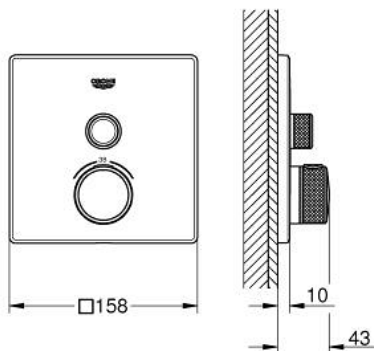

29 123 DC0 GROHTHERM SMARTCONTROL THERMOSTAT FOR CONCEALED INSTALLATION WITH ONE VALVE

PRODUKTA APRAKSTS

- Krāsa: supersteel
- trim set for GROHE Rapido SmartBox 35 600/35 604
- metal wall escutcheon with GROHE FastFixation (covered escutcheon and shaft sealing, covered fixing), retroactively 6° adjustable
- GROHE LongLife finish
- GROHE SmartControl - control the shower with intuitive push/turn button
- exchangeable symbols
- GROHE TurboStat - compact cartridge with wax thermoelement
- GROHE SafeStop - safety button at 38°C
- GROHE SafeStop Plus - optional temperature limiter at 43°C or 46°C included
- built-in non return valves and dirt strainers
- without roughing-in set 35 600/35 604 (please order separately)
- flow performance: outlet A (to external shut-off) = 34 l/min outlet B/C = 29 l/min

29 123 DC0 GROHTHERM SMARTCONTROL THERMOSTAT FOR CONCEALED INSTALLATION WITH ONE VALVE

REZERVES DAĻAS, jūlijs 2018 – tagad

- 1: Mounting plate (Rezerves daļas Nr. 48362000)
- 2: Temperature control handle (Rezerves daļas Nr. 49029DC0)
- 3: Escutcheon (Rezerves daļas Nr. 49037DC0)
- 4: Push button (Rezerves daļas Nr. 48361DC0)
- 4.1: pushbutton (Rezerves daļas Nr. 14077000)
- 5: Cartridge (Rezerves daļas Nr. 48359000)
- 5.1: Spindle (Rezerves daļas Nr. 49088000)
- 6: Thermostatic compact cartridge 3/4" (Rezerves daļas Nr. 49028000)
- 7: Non-return valve (Rezerves daļas Nr. 49085000)
- 8: Seal (Rezerves daļas Nr. 48360000)
- 9: Socket spanner (Rezerves daļas Nr. 49059000)*
- 10: GROHE TurboStat cartridge 3/4" (Rezerves daļas Nr. 49003000)*
- 11: Service stops (Rezerves daļas Nr. 1405300M)*
- 12: Universal extension set single-lever mixers, 25 mm (Rezerves daļas Nr. 14048000)*