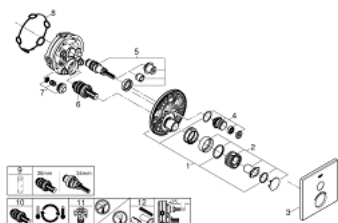

29 123 DC0 GROHTHERM SMARTCONTROL THERMOSTAT FOR CONCEALED INSTALLATION WITH ONE VALVE

PRODUKTA APRAKSTS

- Krāsa: supersteel
- trim set for GROHE Rapido SmartBox 35 600/35 604
- metal wall escutcheon with GROHE FastFixation (covered escutcheon and shaft sealing, covered fixing), retroactively 6° adjustable
- GROHE LongLife finish
- GROHE SmartControl - control the shower with intuitive push/turn button
- exchangeable symbols
- GROHE TurboStat - compact cartridge with wax thermoelement
- GROHE SafeStop - safety button at 38°C
- GROHE SafeStop Plus - optional temperature limiter at 43°C or 46°C included
- built-in non return valves and dirt strainers
- without roughing-in set 35 600/35 604 (please order separately)
- flow performance: outlet A (to external shut-off) = 34 l/min outlet B/C = 29 l/min

29 123 DC0 GROHTHERM SMARTCONTROL THERMOSTAT FOR CONCEALED INSTALLATION WITH ONE VALVE

REZERVES DAĻAS, jūlijs 2018 – tagad

- 1: Mounting plate (Rezerves daļas Nr. 48362000)
- 2: Temperature control handle (Rezerves daļas Nr. 49029DC0)
- 3: Escutcheon (Rezerves daļas Nr. 49037DC0)
- 4: Push button (Rezerves daļas Nr. 48361DC0)
- 4.1: pushbutton (Rezerves daļas Nr. 14077000)
- 5: Cartridge (Rezerves daļas Nr. 48359000)
- 5.1: Spindle (Rezerves daļas Nr. 49088000)
- 6: Thermostatic compact cartridge 3/4" (Rezerves daļas Nr. 49028000)
- 7: Non-return valve (Rezerves daļas Nr. 49085000)
- 8: Seal (Rezerves daļas Nr. 48360000)
- 9: Socket spanner (Rezerves daļas Nr. 49059000)*
- 10: GROHE TurboStat cartridge 3/4" (Rezerves daļas Nr. 49003000)*
- 11: Service stops (Rezerves daļas Nr. 1405300M)*
- 12: Universal extension set single-lever mixers, 25 mm (Rezerves daļas Nr. 14048000)*