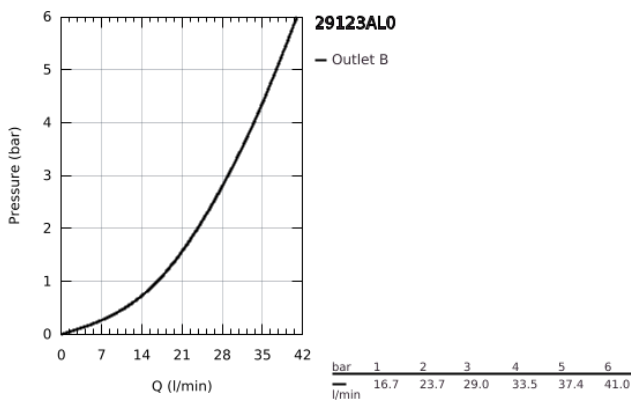

29 123 AL0 GROHTHERM SMARTCONTROL THERMOSTAT FOR CONCEALED INSTALLATION WITH ONE VALVE

PRODUKTA APRAKSTS

- Krāsa: brushed hard graphite
- trim set for GROHE Rapido SmartBox 35 600/35 604
- metal wall escutcheon with GROHE FastFixation (covered escutcheon and shaft sealing, covered fixing), retroactively 6° adjustable
- GROHE LongLife finish
- GROHE SmartControl - control the shower with intuitive push/turn button
- exchangeable symbols
- GROHE TurboStat - compact cartridge with wax thermoelement
- GROHE SafeStop - safety button at 38°C
- GROHE SafeStop Plus - optional temperature limiter at 43°C or 46°C included
- built-in non return valves and dirt strainers
- without roughing-in set 35 600/35 604 (please order separately)
- flow performance: outlet A (to external shut-off) = 34 l/min outlet B/C = 29 l/min

29 123 AL0 GROHTHERM SMARTCONTROL THERMOSTAT FOR CONCEALED INSTALLATION WITH ONE VALVE

REZERVES DAĻAS, septembris 2018 – tagad

- 1: Mounting plate (Rezerves daļas Nr. 48362000)
- 2: Temperature control handle (Rezerves daļas Nr. 49029AL0)
- 3: Escutcheon (Rezerves daļas Nr. 49037AL0)
- 4: Push button (Rezerves daļas Nr. 48361AL0)
- 4.1: pushbutton (Rezerves daļas Nr. 14077000)
- 5: Cartridge (Rezerves daļas Nr. 48359000)
- 5.1: Spindle (Rezerves daļas Nr. 49088000)
- 6: Thermostatic compact cartridge 3/4" (Rezerves daļas Nr. 49028000)
- 7: Non-return valve (Rezerves daļas Nr. 49085000)
- 8: Seal (Rezerves daļas Nr. 48360000)
- 9: Socket spanner (Rezerves daļas Nr. 49059000)*
- 10: GROHE TurboStat cartridge 3/4" (Rezerves daļas Nr. 49003000)*
- 11: Service stops (Rezerves daļas Nr. 1405300M)*
- 12: Universal extension set single-lever mixers, 25 mm (Rezerves daļas Nr. 14048000)*