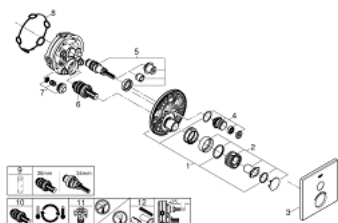

29 123 AL0 GROHTHERM SMARTCONTROL THERMOSTAT FOR CONCEALED INSTALLATION WITH ONE VALVE

PRODUKTA APRAKSTS

- Krāsa: brushed hard graphite
- trim set for GROHE Rapido SmartBox 35 600/35 604
- metal wall escutcheon with GROHE FastFixation (covered escutcheon and shaft sealing, covered fixing), retroactively 6° adjustable
- GROHE LongLife finish
- GROHE SmartControl - control the shower with intuitive push/turn button
- exchangeable symbols
- GROHE TurboStat - compact cartridge with wax thermoelement
- GROHE SafeStop - safety button at 38°C
- GROHE SafeStop Plus - optional temperature limiter at 43°C or 46°C included
- built-in non return valves and dirt strainers
- without roughing-in set 35 600/35 604 (please order separately)
- flow performance: outlet A (to external shut-off) = 34 l/min outlet B/C = 29 l/min

29 123 AL0 GROHTHERM SMARTCONTROL THERMOSTAT FOR CONCEALED INSTALLATION WITH ONE VALVE

REZERVES DAĻAS, septembris 2018 – tagad

- 1: Mounting plate (Rezerves daļas Nr. 48362000)
- 2: Temperature control handle (Rezerves daļas Nr. 49029AL0)
- 3: Escutcheon (Rezerves daļas Nr. 49037AL0)
- 4: Push button (Rezerves daļas Nr. 48361AL0)
- 4.1: pushbutton (Rezerves daļas Nr. 14077000)
- 5: Cartridge (Rezerves daļas Nr. 48359000)
- 5.1: Spindle (Rezerves daļas Nr. 49088000)
- 6: Thermostatic compact cartridge 3/4" (Rezerves daļas Nr. 49028000)
- 7: Non-return valve (Rezerves daļas Nr. 49085000)
- 8: Seal (Rezerves daļas Nr. 48360000)
- 9: Socket spanner (Rezerves daļas Nr. 49059000)*
- 10: GROHE TurboStat cartridge 3/4" (Rezerves daļas Nr. 49003000)*
- 11: Service stops (Rezerves daļas Nr. 1405300M)*
- 12: Universal extension set single-lever mixers, 25 mm (Rezerves daļas Nr. 14048000)*