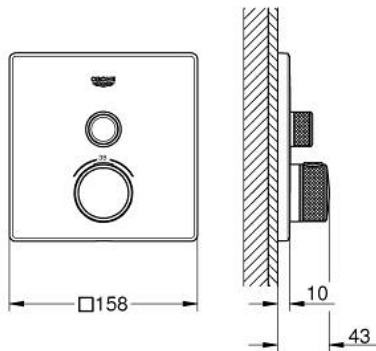

29 123 AL0 GROHTHERM SMARTCONTROL THERMOSTAT FOR CONCEALED INSTALLATION WITH ONE VALVE

PRODUKTA APRAKSTS

- Krāsa: brushed hard graphite
- trim set for GROHE Rapido SmartBox 35 600/35 604
- metal wall escutcheon with GROHE FastFixation (covered escutcheon and shaft sealing, covered fixing), retroactively 6° adjustable
- GROHE LongLife finish
- GROHE SmartControl - control the shower with intuitive push/turn button
- exchangeable symbols
- GROHE TurboStat - compact cartridge with wax thermoelement
- GROHE SafeStop - safety button at 38°C
- GROHE SafeStop Plus - optional temperature limiter at 43°C or 46°C included
- built-in non return valves and dirt strainers
- without roughing-in set 35 600/35 604 (please order separately)
- flow performance: outlet A (to external shut-off) = 34 l/min outlet B/C = 29 l/min

29 123 AL0 GROHTHERM SMARTCONTROL THERMOSTAT FOR CONCEALED INSTALLATION WITH ONE VALVE

REZERVES DAĻAS, septembris 2018 – tagad

- 1: Mounting plate (Rezerves daļas Nr. 48362000)
- 2: Temperature control handle (Rezerves daļas Nr. 49029AL0)
- 3: Escutcheon (Rezerves daļas Nr. 49037AL0)
- 4: Push button (Rezerves daļas Nr. 48361AL0)
- 4.1: pushbutton (Rezerves daļas Nr. 14077000)
- 5: Cartridge (Rezerves daļas Nr. 48359000)
- 5.1: Spindle (Rezerves daļas Nr. 49088000)
- 6: Thermostatic compact cartridge 3/4" (Rezerves daļas Nr. 49028000)
- 7: Non-return valve (Rezerves daļas Nr. 49085000)
- 8: Seal (Rezerves daļas Nr. 48360000)
- 9: Socket spanner (Rezerves daļas Nr. 49059000)*
- 10: GROHE TurboStat cartridge 3/4" (Rezerves daļas Nr. 49003000)*
- 11: Service stops (Rezerves daļas Nr. 1405300M)*
- 12: Universal extension set single-lever mixers, 25 mm (Rezerves daļas Nr. 14048000)*