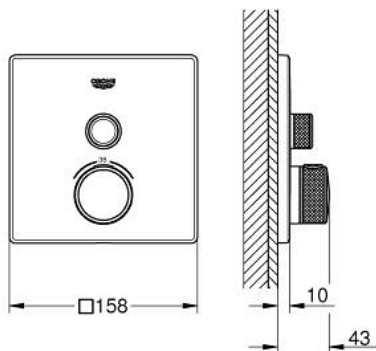

29 123 A00 GROHTHERM SMARTCONTROL THERMOSTAT FOR CONCEALED INSTALLATION WITH ONE VALVE

PRODUKTA APRAKSTS

- Krāsa: hard graphite
- trim set for GROHE Rapido SmartBox 35 600/35 604
- metal wall escutcheon with GROHE FastFixation (covered escutcheon and shaft sealing, covered fixing), retroactively 6° adjustable
- GROHE LongLife finish
- GROHE SmartControl - control the shower with intuitive push/turn button
- exchangeable symbols
- GROHE TurboStat - compact cartridge with wax thermoelement
- GROHE SafeStop - safety button at 38°C
- GROHE SafeStop Plus - optional temperature limiter at 43°C or 46°C included
- built-in non return valves and dirt strainers
- without roughing-in set 35 600/35 604 (please order separately)
- flow performance: outlet A (to external shut-off) = 34 l/min outlet B/C = 29 l/min