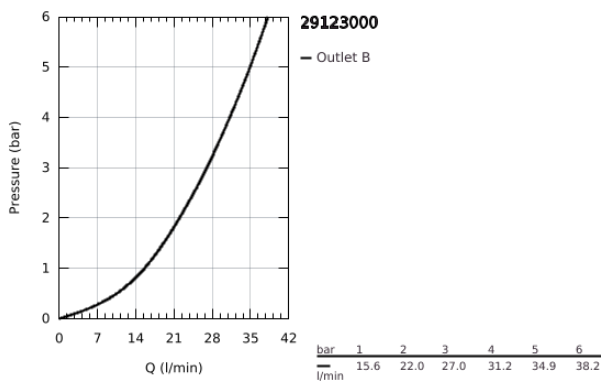

29 123 000 GROHTHERM SMARTCONTROL THERMOSTAT FOR CONCEALED INSTALLATION WITH ONE VALVE

PRODUKTA APRAKSTS

- Krāsa: chrome
- trim set for GROHE Rapido SmartBox 35 600/35 604
- metal wall escutcheon with GROHE FastFixation (covered escutcheon and shaft sealing, covered fixing), retroactively 6° adjustable
- GROHE LongLife finish
- GROHE SmartControl - control the shower with intuitive push/turn button
- exchangeable symbols
- GROHE TurboStat - compact cartridge with wax thermoelement
- GROHE ProGrip - with knurl structure
- GROHE SafeStop - safety button at 38°C
- GROHE SafeStop Plus - optional temperature limiter at 43°C or 46°C included
- built-in non return valves and dirt strainers
- without roughing-in set 35 600/35 604 (please order separately)
- flow performance: outlet A (to external shut-off) = 34 l/min outlet B/C = 29 l/min

29 123 000 GROHTHERM SMARTCONTROL THERMOSTAT FOR CONCEALED INSTALLATION WITH ONE VALVE

REZERVES DAĻAS, jūnijs 2018 – tagad

- 1: Mounting plate (Rezerves daļas Nr. 48362000)
- 2: Temperature control handle (Rezerves daļas Nr. 49029000)
- 2.1: Cover cap (Rezerves daļas Nr. 1015030000)
- 2.2: handle adaptor (Rezerves daļas Nr. 1015059990)
- 3: Escutcheon (Rezerves daļas Nr. 49037000)
- 4: Push button (Rezerves daļas Nr. 48361000)
- 4.1: pushbutton (Rezerves daļas Nr. 14077000)
- 5: Cartridge (Rezerves daļas Nr. 48359000)
- 5.1: Spindle (Rezerves daļas Nr. 49088000)
- 6: Thermostatic compact cartridge 3/4" (Rezerves daļas Nr. 49028000)
- 7: Non-return valve (Rezerves daļas Nr. 49085000)
- 8: Seal (Rezerves daļas Nr. 48360000)
- 9: Socket spanner (Rezerves daļas Nr. 49059000)*
- 10: GROHE TurboStat cartridge 3/4" (Rezerves daļas Nr. 49003000)*
- 11: Service stops (Rezerves daļas Nr. 1405300M)*
- 12: Universal extension set single-lever mixers, 25 mm (Rezerves daļas Nr. 14048000)*