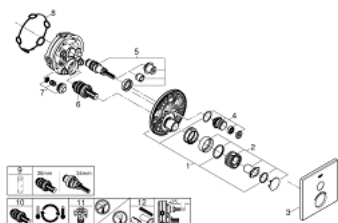

29 123 000 GROHTHERM SMARTCONTROL THERMOSTAT FOR CONCEALED INSTALLATION WITH ONE VALVE

PRODUKTA APRAKSTS

- Krāsa: chrome
- trim set for GROHE Rapido SmartBox 35 600/35 604
- metal wall escutcheon with GROHE FastFixation (covered escutcheon and shaft sealing, covered fixing), retroactively 6° adjustable
- GROHE LongLife finish
- GROHE SmartControl - control the shower with intuitive push/turn button
- exchangeable symbols
- GROHE TurboStat - compact cartridge with wax thermoelement
- GROHE ProGrip - with knurl structure
- GROHE SafeStop - safety button at 38°C
- GROHE SafeStop Plus - optional temperature limiter at 43°C or 46°C included
- built-in non return valves and dirt strainers
- without roughing-in set 35 600/35 604 (please order separately)
- flow performance: outlet A (to external shut-off) = 34 l/min outlet B/C = 29 l/min

29 123 000 GROHTHERM SMARTCONTROL THERMOSTAT FOR CONCEALED INSTALLATION WITH ONE VALVE

REZERVES DAĻAS, jūnijs 2018 – tagad

- 1: Mounting plate (Rezerves daļas Nr. 48362000)
- 2: Temperature control handle (Rezerves daļas Nr. 49029000)
- 2.1: Cover cap (Rezerves daļas Nr. 1015030000)
- 2.2: handle adaptor (Rezerves daļas Nr. 1015059990)
- 3: Escutcheon (Rezerves daļas Nr. 49037000)
- 4: Push button (Rezerves daļas Nr. 48361000)
- 4.1: pushbutton (Rezerves daļas Nr. 14077000)
- 5: Cartridge (Rezerves daļas Nr. 48359000)
- 5.1: Spindle (Rezerves daļas Nr. 49088000)
- 6: Thermostatic compact cartridge 3/4" (Rezerves daļas Nr. 49028000)
- 7: Non-return valve (Rezerves daļas Nr. 49085000)
- 8: Seal (Rezerves daļas Nr. 48360000)
- 9: Socket spanner (Rezerves daļas Nr. 49059000)*
- 10: GROHE TurboStat cartridge 3/4" (Rezerves daļas Nr. 49003000)*
- 11: Service stops (Rezerves daļas Nr. 1405300M)*
- 12: Universal extension set single-lever mixers, 25 mm (Rezerves daļas Nr. 14048000)*