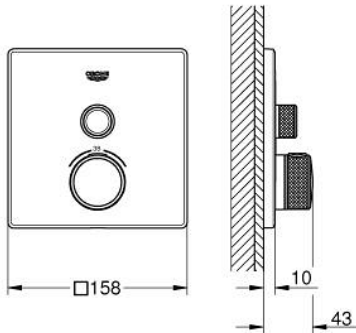

29 123 000 GROHTHERM SMARTCONTROL THERMOSTAT FOR CONCEALED INSTALLATION WITH ONE VALVE

PRODUKTA APRAKSTS

- Krāsa: chrome
- trim set for GROHE Rapido SmartBox 35 600/35 604
- metal wall escutcheon with GROHE FastFixation (covered escutcheon and shaft sealing, covered fixing), retroactively 6° adjustable
- GROHE LongLife finish
- GROHE SmartControl - control the shower with intuitive push/turn button
- exchangeable symbols
- GROHE TurboStat - compact cartridge with wax thermoelement
- GROHE ProGrip - with knurl structure
- GROHE SafeStop - safety button at 38°C
- GROHE SafeStop Plus - optional temperature limiter at 43°C or 46°C included
- built-in non return valves and dirt strainers
- without roughing-in set 35 600/35 604 (please order separately)
- flow performance: outlet A (to external shut-off) = 34 l/min outlet B/C = 29 l/min

29 123 000 GROHTHERM SMARTCONTROL THERMOSTAT FOR CONCEALED INSTALLATION WITH ONE VALVE

REZERVES DAĻAS, jūnijs 2018 – tagad

- 1: Mounting plate (Rezerves daļas Nr. 48362000)
- 2: Temperature control handle (Rezerves daļas Nr. 49029000)
- 2.1: Cover cap (Rezerves daļas Nr. 1015030000)
- 2.2: handle adaptor (Rezerves daļas Nr. 1015059990)
- 3: Escutcheon (Rezerves daļas Nr. 49037000)
- 4: Push button (Rezerves daļas Nr. 48361000)
- 4.1: pushbutton (Rezerves daļas Nr. 14077000)
- 5: Cartridge (Rezerves daļas Nr. 48359000)
- 5.1: Spindle (Rezerves daļas Nr. 49088000)
- 6: Thermostatic compact cartridge 3/4" (Rezerves daļas Nr. 49028000)
- 7: Non-return valve (Rezerves daļas Nr. 49085000)
- 8: Seal (Rezerves daļas Nr. 48360000)
- 9: Socket spanner (Rezerves daļas Nr. 49059000)*
- 10: GROHE TurboStat cartridge 3/4" (Rezerves daļas Nr. 49003000)*
- 11: Service stops (Rezerves daļas Nr. 1405300M)*
- 12: Universal extension set single-lever mixers, 25 mm (Rezerves daļas Nr. 14048000)*