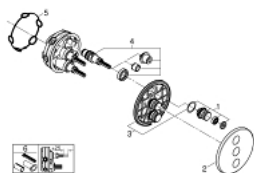

29 122 DC0 GROHTHERM SMARTCONTROL TRIPLE VOLUME CONTROL TRIM

PRODUKTA APRAKSTS

- Krāsa: supersteel
- trim set for use with GROHE Rapido SmartBox 35 600/35 604/35 601
- metal wall escutcheon with GROHE FastFixation (covered escutcheon and shaft sealing, covered fixing), retroactively 6° adjustable
- 10 mm thin profile escutcheon
- GROHE LongLife finish
- GROHE SmartControl - control the shower with intuitive push/turn button
- exchangeable symbols
- multiple outlets can be run simultaneously
- without roughing-in set 35 600/35 604 (please order separately)
- flow performance: outlet D = 28 l/min outlet E = 28 l/min outlet A = 28 l/min outlet D+E+A = 65 l/min
- optional flow reducer for CALGreen compliance included

29 122 DC0 GROHTHERM SMARTCONTROL TRIPLE VOLUME CONTROL TRIM

REZERVES DAĻAS, aprīlis 2017 – tagad

1: Push button (Rezerves daļas Nr. 48361DC0)

1.1: pushbutton (Rezerves daļas Nr. 14077000)

2: Escutcheon (Rezerves daļas Nr. 48366DC0)

3: Mounting plate (Rezerves daļas Nr. 48365000)

4: Cartridge (Rezerves daļas Nr. 48359000)

4.1: Spindle (Rezerves daļas Nr. 49088000)

5: Seal (Rezerves daļas Nr. 48360000)

6: Universal extension set single-lever mixers, 25 mm (Rezerves daļas Nr. 14048000)*