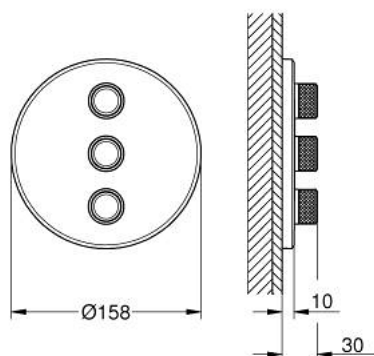

29 122 DC0 GROHTHERM SMARTCONTROL TRIPLE VOLUME CONTROL TRIM

PRODUKTA APRAKSTS

- Krāsa: supersteel
- trim set for use with GROHE Rapido SmartBox 35 600/35 604/35 601
- metal wall escutcheon with GROHE FastFixation (covered escutcheon and shaft sealing, covered fixing), retroactively 6° adjustable
- 10 mm thin profile escutcheon
- GROHE LongLife finish
- GROHE SmartControl - control the shower with intuitive push/turn button
- exchangeable symbols
- multiple outlets can be run simultaneously
- without roughing-in set 35 600/35 604 (please order separately)
- flow performance: outlet D = 28 l/min outlet E = 28 l/min outlet A = 28 l/min outlet D+E+A = 65 l/min
- optional flow reducer for CALGreen compliance included

29 122 DC0 GROHTHERM SMARTCONTROL TRIPLE VOLUME CONTROL TRIM

REZERVES DAĻAS, aprīlis 2017 – tagad

1: Push button (Rezerves daļas Nr. 48361DC0)

1.1: pushbutton (Rezerves daļas Nr. 14077000)

2: Escutcheon (Rezerves daļas Nr. 48366DC0)

3: Mounting plate (Rezerves daļas Nr. 48365000)

4: Cartridge (Rezerves daļas Nr. 48359000)

4.1: Spindle (Rezerves daļas Nr. 49088000)

5: Seal (Rezerves daļas Nr. 48360000)

6: Universal extension set single-lever mixers, 25 mm (Rezerves daļas Nr. 14048000)*