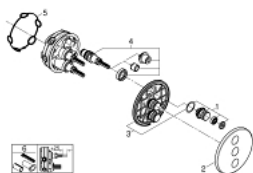

29 122 000 GROHTHERM SMARTCONTROL TRIPLE VOLUME CONTROL TRIM

PRODUKTA APRAKSTS

- Krāsa: chrome
- trim set for use with GROHE Rapido SmartBox 35 600/35 604/35 601
- metal wall escutcheon with GROHE FastFixation (covered escutcheon and shaft sealing, covered fixing), retroactively 6° adjustable
- 10 mm thin profile escutcheon
- GROHE LongLife finish
- GROHE SmartControl - control the shower with intuitive push/turn button
- exchangeable symbols
- GROHE ProGrip - with knurl structure
- multiple outlets can be run simultaneously
- without roughing-in set 35 600/35 604 (please order separately)
- flow performance: outlet D = 28 l/min outlet E = 28 l/min outlet A = 28 l/min outlet D+E+A = 65 l/min

29 122 000 GROHTHERM SMARTCONTROL TRIPLE VOLUME CONTROL TRIM

REZERVES DAĻAS, septembris 2016 – tagad

1: Push button (Rezerves daļas Nr. 48361000)

1.1: pushbutton (Rezerves daļas Nr. 14077000)

2: Escutcheon (Rezerves daļas Nr. 48366000)

3: Mounting plate (Rezerves daļas Nr. 48365000)

4: Cartridge (Rezerves daļas Nr. 48359000)

4.1: Spindle (Rezerves daļas Nr. 49088000)

5: Seal (Rezerves daļas Nr. 48360000)

6: Universal extension set single-lever mixers, 25 mm (Rezerves daļas Nr. 14048000)*