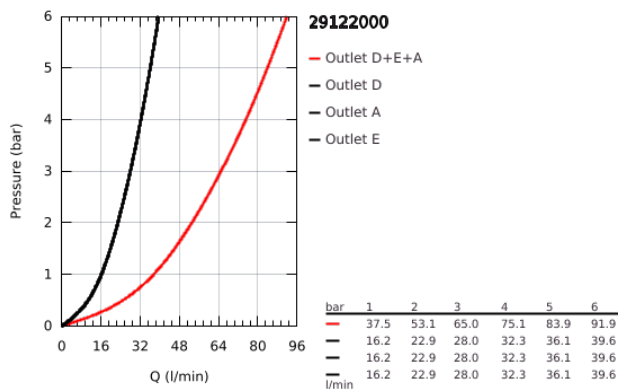

29 122 000 GROHTHERM SMARTCONTROL TRIPLE VOLUME CONTROL TRIM

PRODUKTA APRAKSTS

- Krāsa: chrome
- trim set for use with GROHE Rapido SmartBox 35 600/35 604/35 601
- metal wall escutcheon with GROHE FastFixation (covered escutcheon and shaft sealing, covered fixing), retroactively 6° adjustable
- 10 mm thin profile escutcheon
- GROHE LongLife finish
- GROHE SmartControl - control the shower with intuitive push/turn button
- exchangeable symbols
- GROHE ProGrip - with knurl structure
- multiple outlets can be run simultaneously
- without roughing-in set 35 600/35 604 (please order separately)
- flow performance: outlet D = 28 l/min outlet E = 28 l/min outlet A = 28 l/min outlet D+E+A = 65 l/min

29 122 000 GROHTHERM SMARTCONTROL TRIPLE VOLUME CONTROL TRIM

REZERVES DAĻAS, septembris 2016 – tagad

1: Push button (Rezerves daļas Nr. 48361000)

1.1: pushbutton (Rezerves daļas Nr. 14077000)

2: Escutcheon (Rezerves daļas Nr. 48366000)