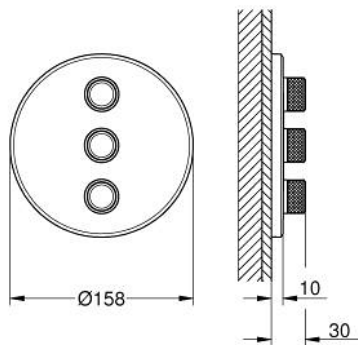

29 122 000 GROHTHERM SMARTCONTROL TRIPLE VOLUME CONTROL TRIM

PRODUKTA APRAKSTS

- Krāsa: chrome
- trim set for use with GROHE Rapido SmartBox 35 600/35 604/35 601
- metal wall escutcheon with GROHE FastFixation (covered escutcheon and shaft sealing, covered fixing), retroactively 6° adjustable
- 10 mm thin profile escutcheon
- GROHE LongLife finish
- GROHE SmartControl - control the shower with intuitive push/turn button
- exchangeable symbols
- GROHE ProGrip - with knurl structure
- multiple outlets can be run simultaneously
- without roughing-in set 35 600/35 604 (please order separately)
- flow performance: outlet D = 28 l/min outlet E = 28 l/min outlet A = 28 l/min outlet D+E+A = 65 l/min

29 122 000 GROHTHERM SMARTCONTROL TRIPLE VOLUME CONTROL TRIM

REZERVES DAĻAS, septembris 2016 – tagad

1: Push button (Rezerves daļas Nr. 48361000)

1.1: pushbutton (Rezerves daļas Nr. 14077000)

2: Escutcheon (Rezerves daļas Nr. 48366000)

3: Mounting plate (Rezerves daļas Nr. 48365000)

4: Cartridge (Rezerves daļas Nr. 48359000)

4.1: Spindle (Rezerves daļas Nr. 49088000)

5: Seal (Rezerves daļas Nr. 48360000)

6: Universal extension set single-lever mixers, 25 mm (Rezerves daļas Nr. 14048000)*